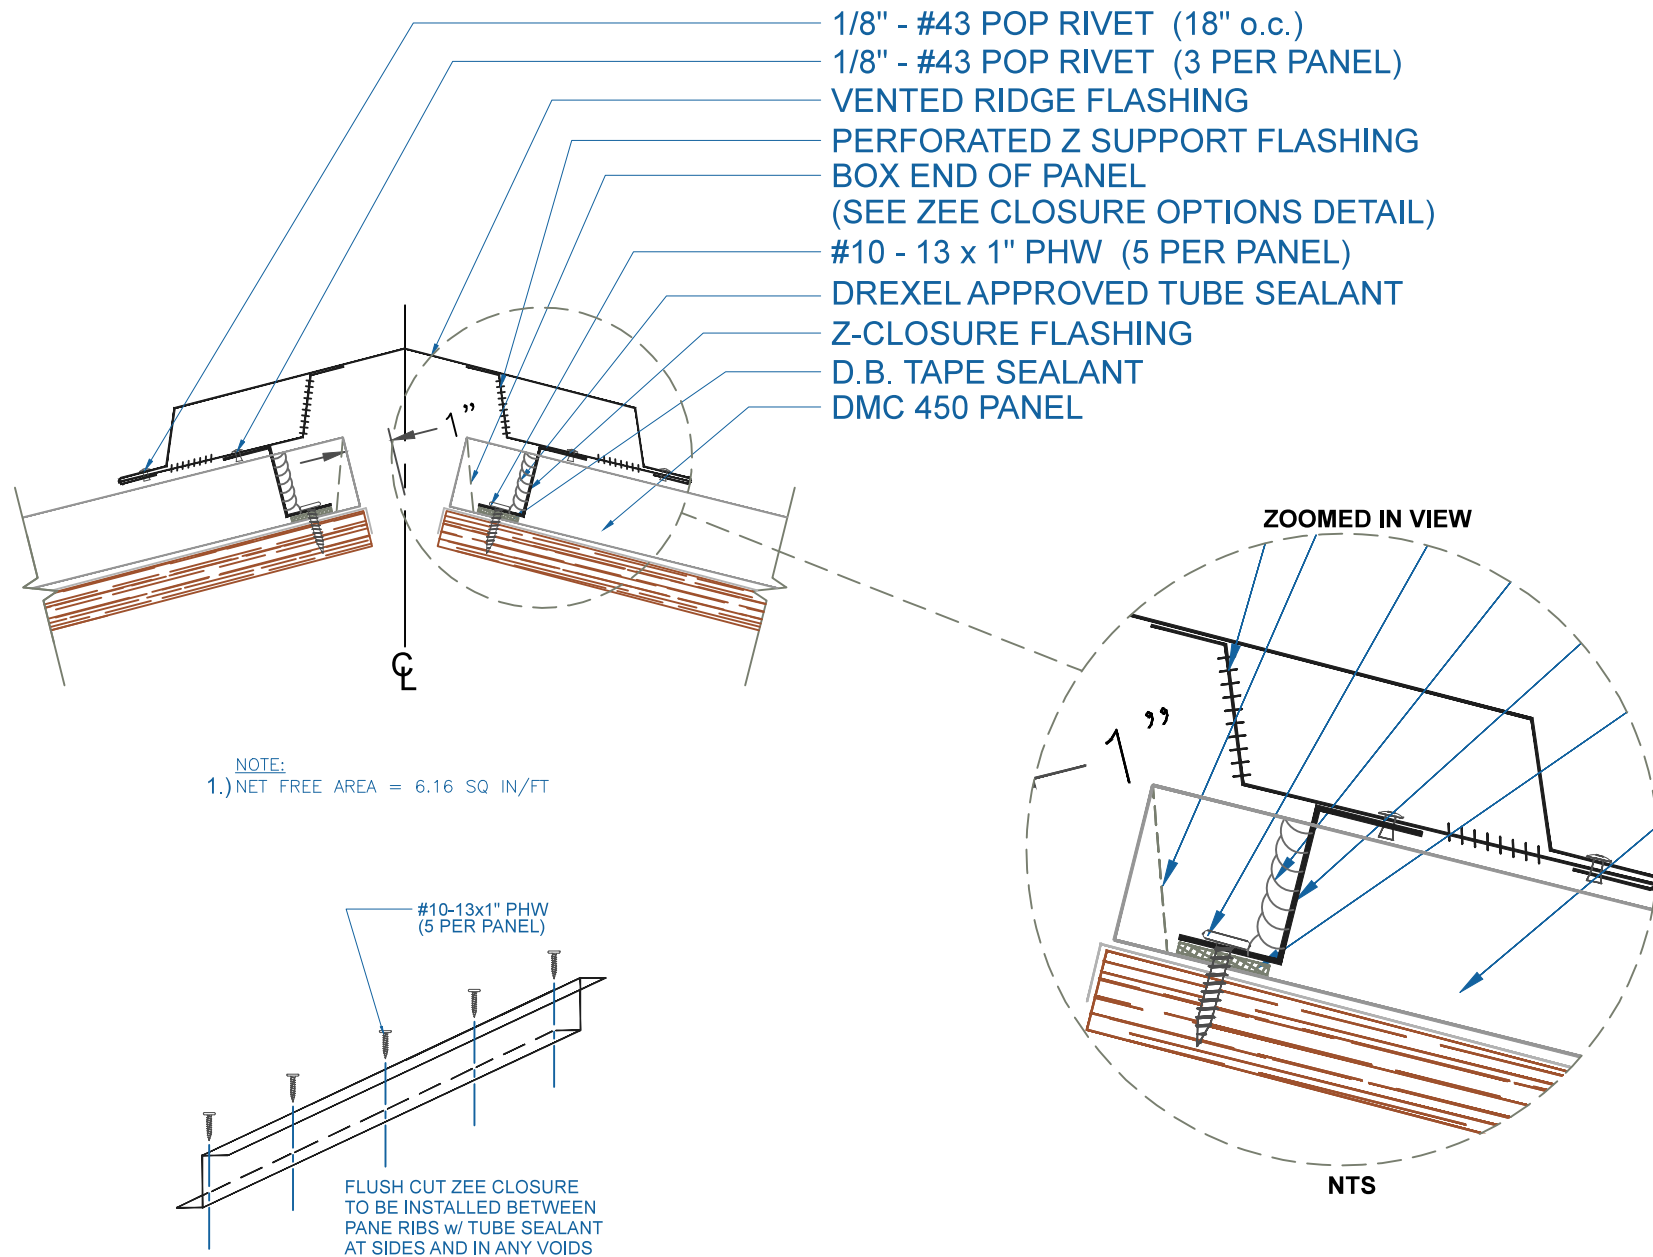

DMC 450 - PLYWOOD

VENTED RIDGE / HIP

SCALE: 3" = 1'-0"