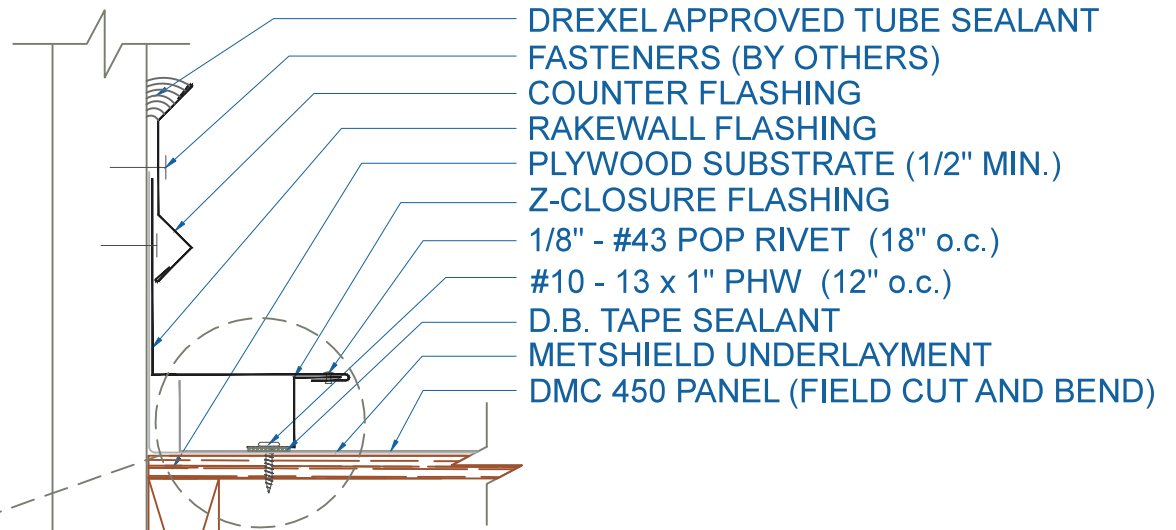

DMC 450 - PLYWOOD

ZOOMED IN VIEW

NTS

ON MODULE

FLOATING RAKEWALL

EFFECTIVE DATE: 01-06-14
 SUBJECT TO CHANGE WITHOUT NOTICE

RAKEWALL

SCALE: 3" = 1'-0"