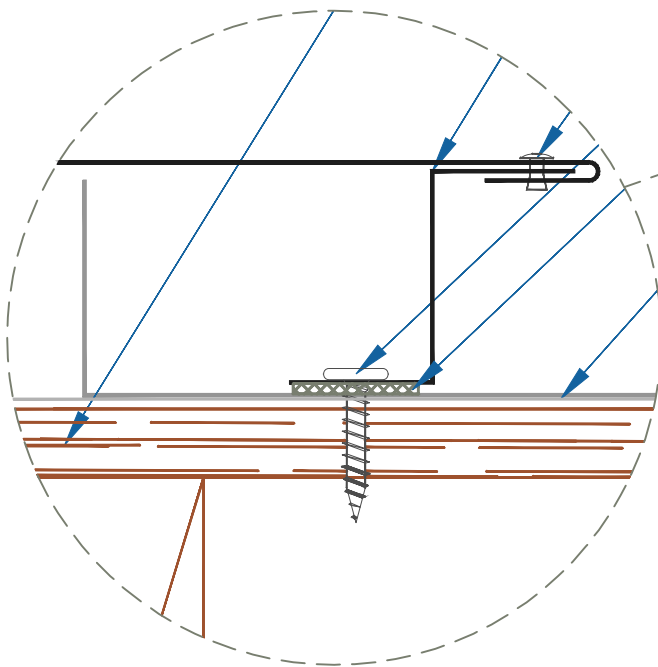

DMC 450 - PLYWOOD

ZOOMED IN VIEW

NTS

ON MODULE

FLOATING RAKEWALL

EFFECTIVE DATE: 01-06-14
 SUBJECT TO CHANGE WITHOUT NOTICE

RAKEWALL

SCALE: 3" = 1'-0"