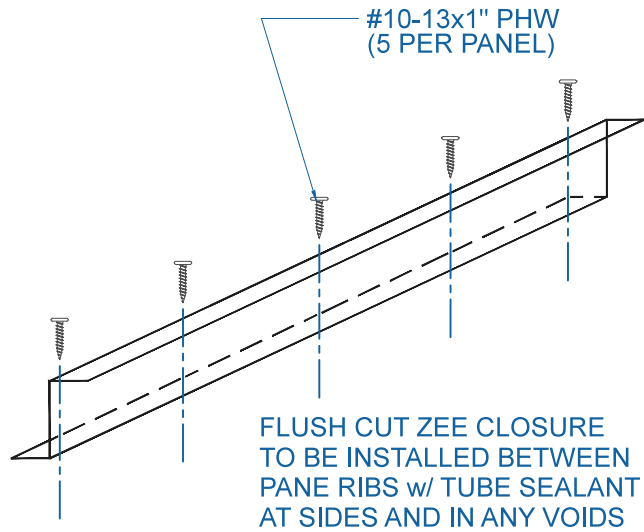

DMC 450 - PLYWOOD

EFFECTIVE DATE: 01-06-14
 SUBJECT TO CHANGE WITHOUT NOTICE

PEAK
 SCALE: 3" = 1'-0"

Drexel Metals
 Roofing Systems + Custom Fabrication