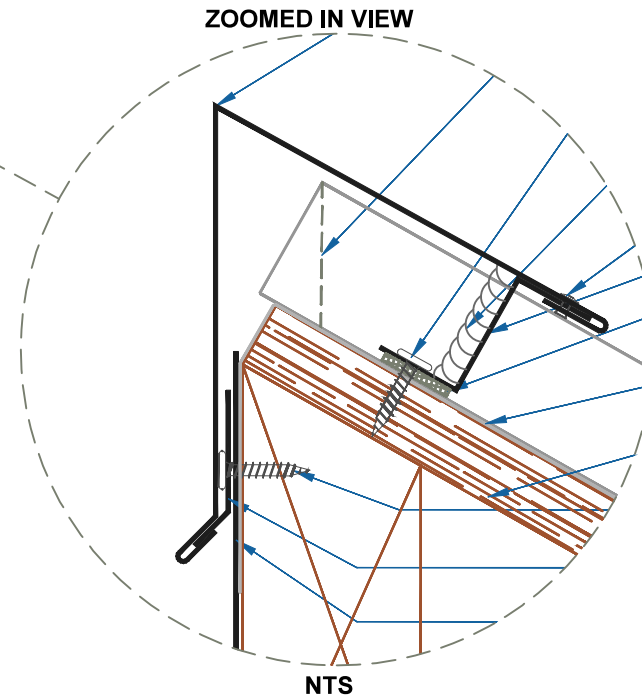

DMC 450 - PLYWOOD

EFFECTIVE DATE: 01-06-14
 SUBJECT TO CHANGE WITHOUT NOTICE

PEAK
 SCALE: 3" = 1'-0"

Drexel Metals
 Roofing Systems + Custom Fabrication