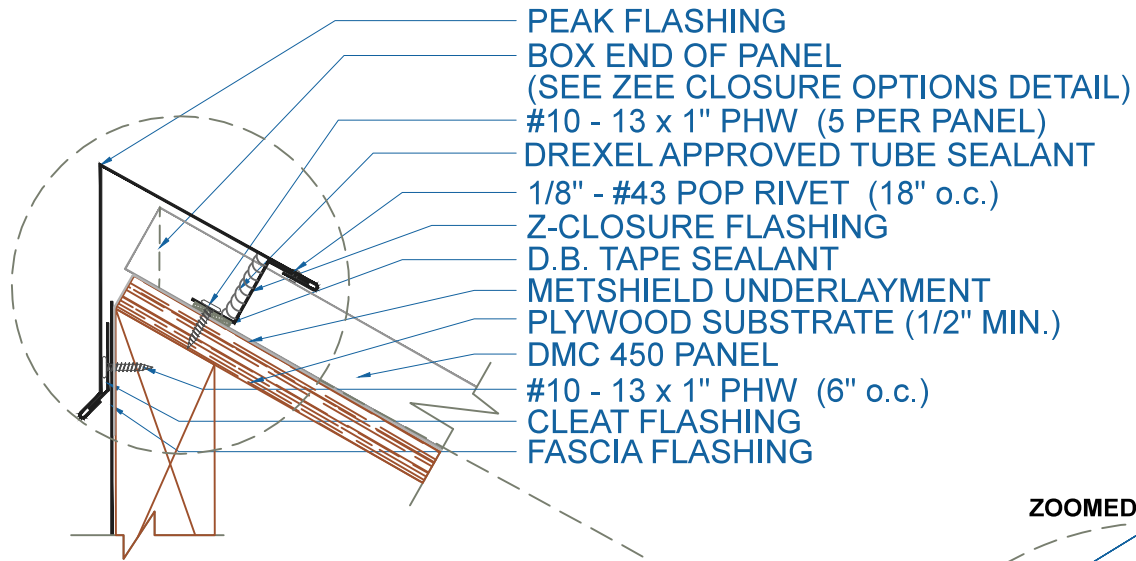

DMC 450 - PLYWOOD

EFFECTIVE DATE: 01-06-14
 SUBJECT TO CHANGE WITHOUT NOTICE

PEAK
 SCALE: 3" = 1'-0"

Drexel Metals
 Roofing Systems + Custom Fabrication