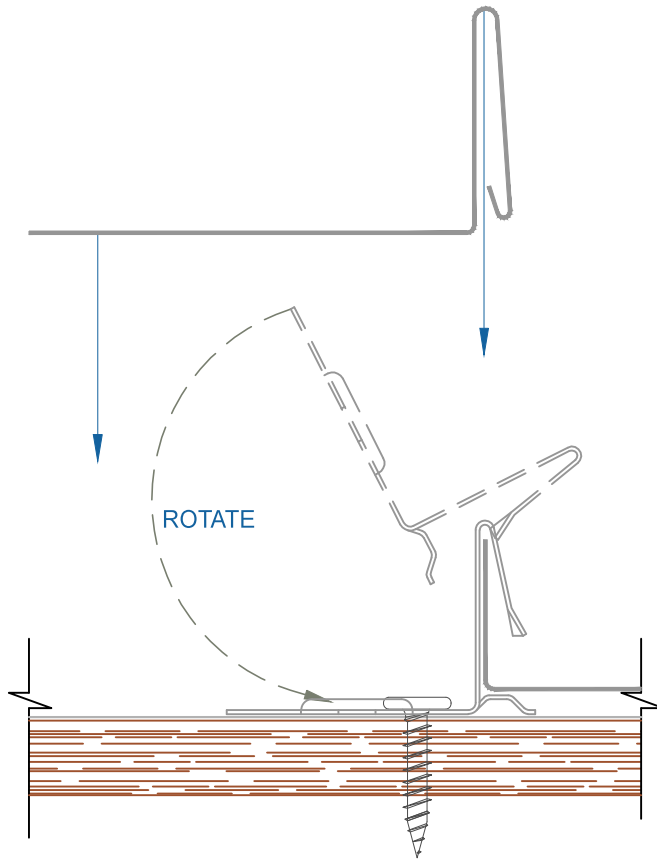

DMC 450 - SOLID SUBSTRATE

EFFECTIVE DATE: 01-06-14
SUBJECT TO CHANGE WITHOUT NOTICE

INSTALLATION DETAIL

SCALE: NTS

Drexel Metals
Roofing Systems + Custom Fabrication