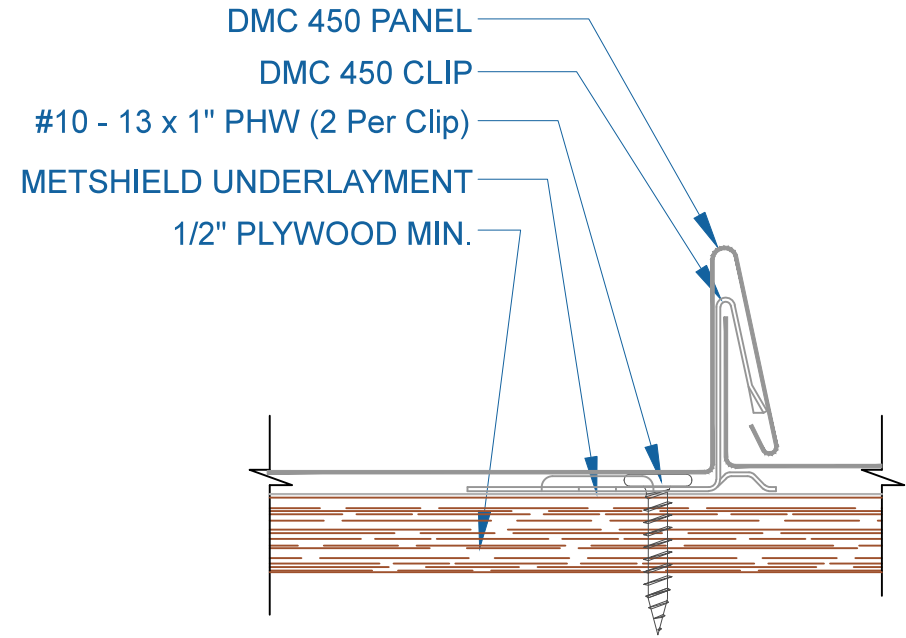

DMC 450 - SOLID SUBSTRATE

EFFECTIVE DATE: 01-06-14
SUBJECT TO CHANGE WITHOUT NOTICE

INSTALLATION DETAIL

SCALE: NTS

Drexel Metals
Roofing Systems + Custom Fabrication