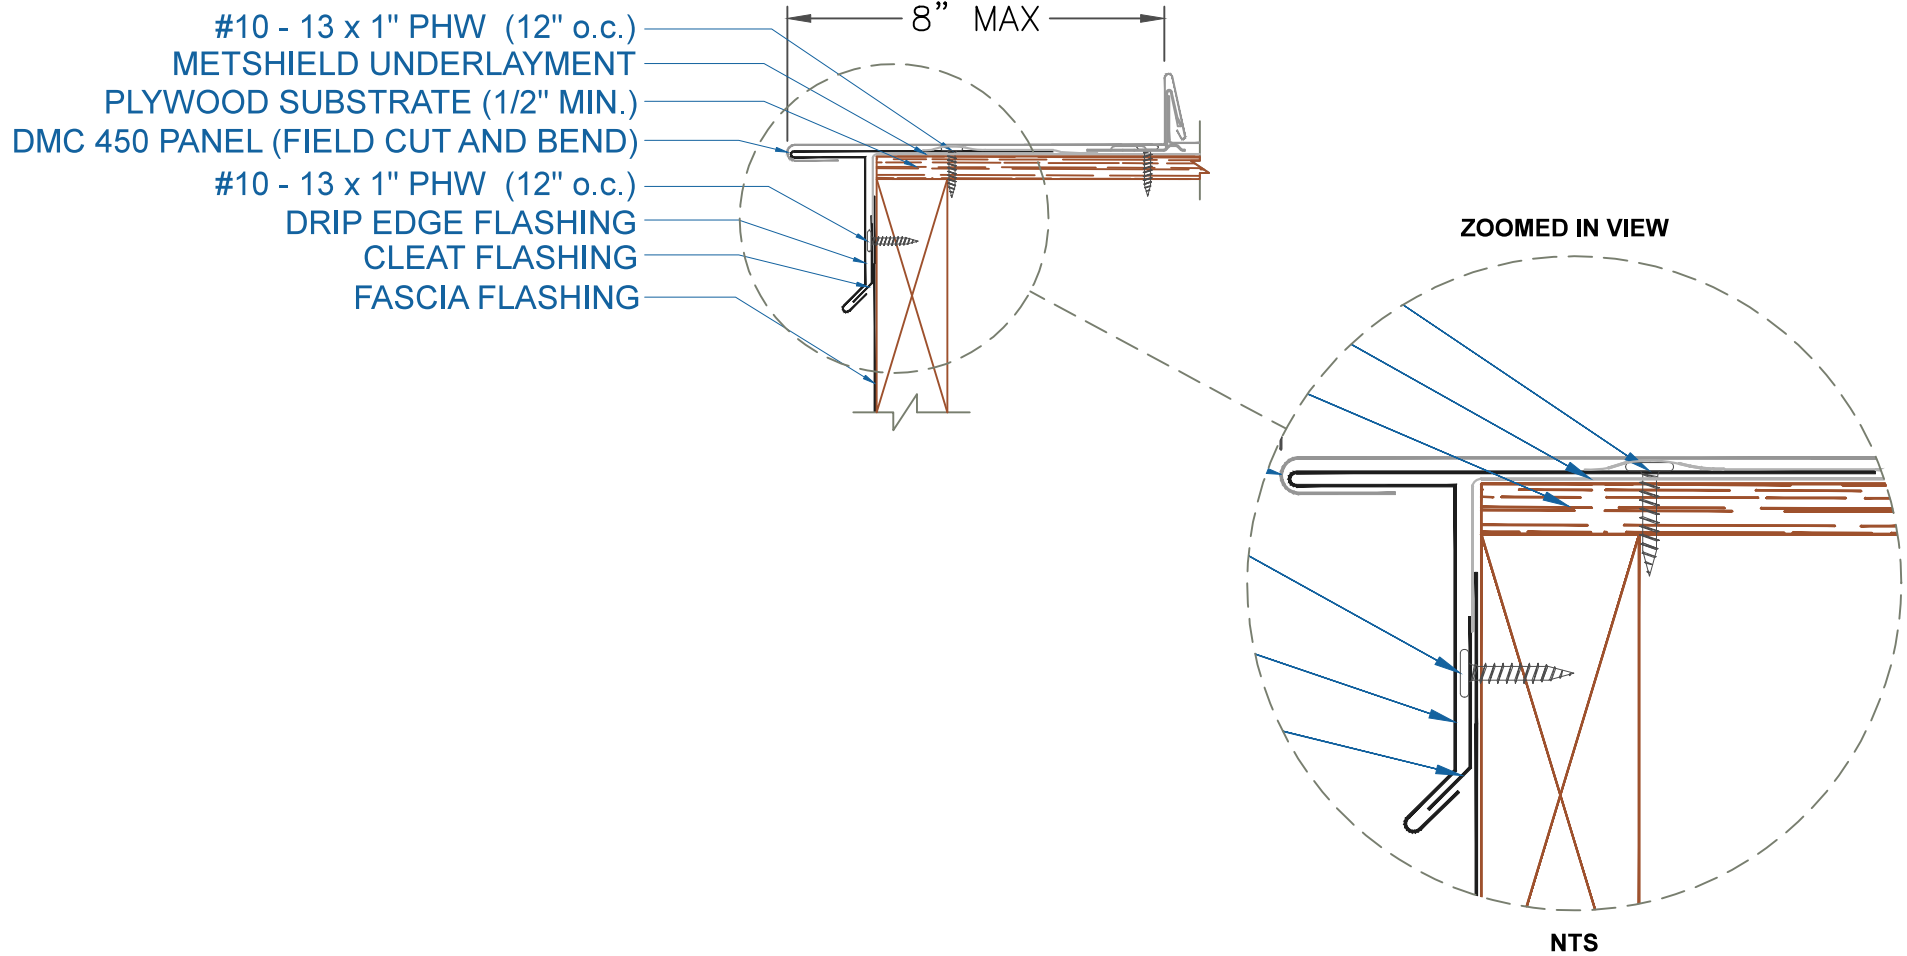

DMC 450 - PLYWOOD

GABLE ALTERNATE / CURVED

SCALE: 3" = 1'-0"