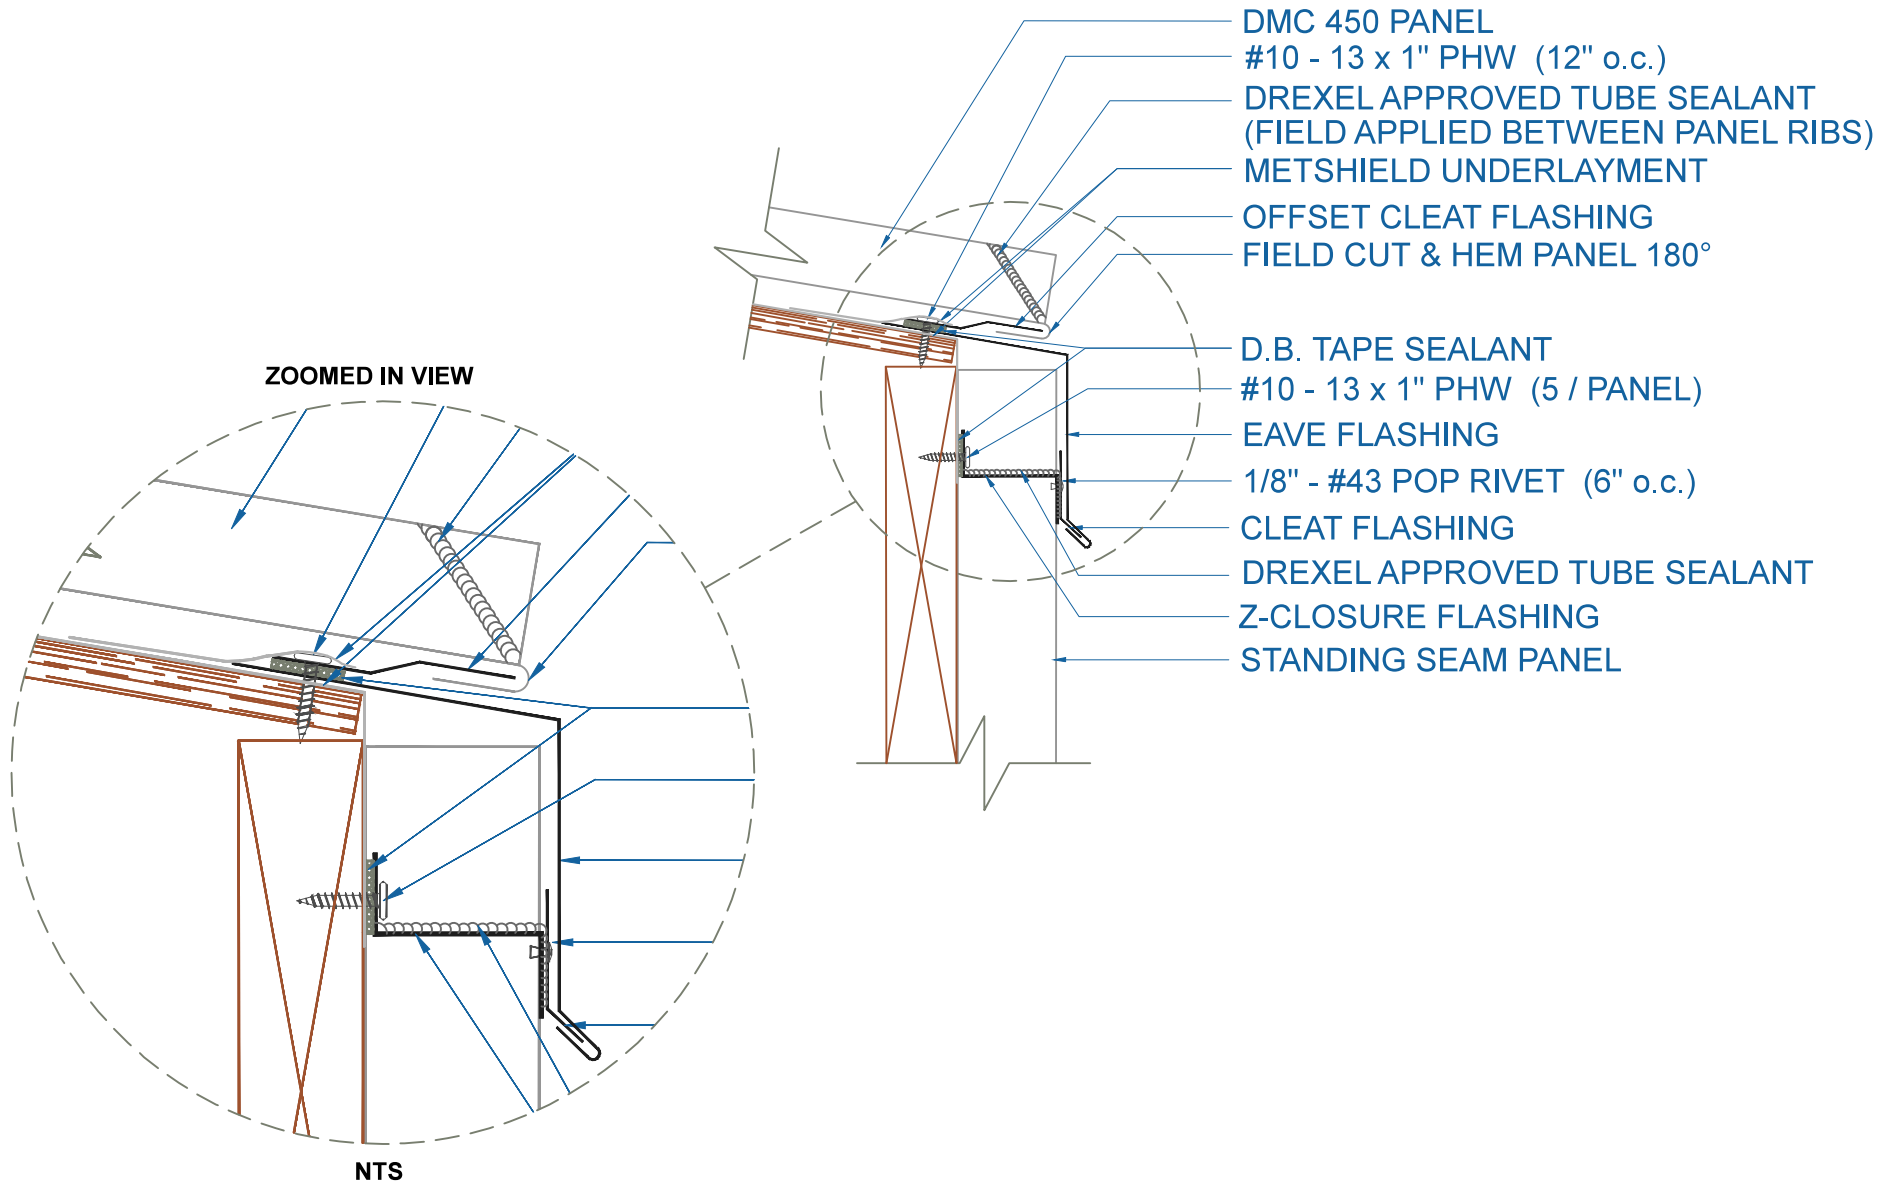

# DMC 450 - PLYWOOD

## EAVE w/STANDING SEAM PANEL

EFFECTIVE DATE: 01-06-14  
SUBJECT TO CHANGE WITHOUT NOTICE

SCALE: 3" = 1'-0"