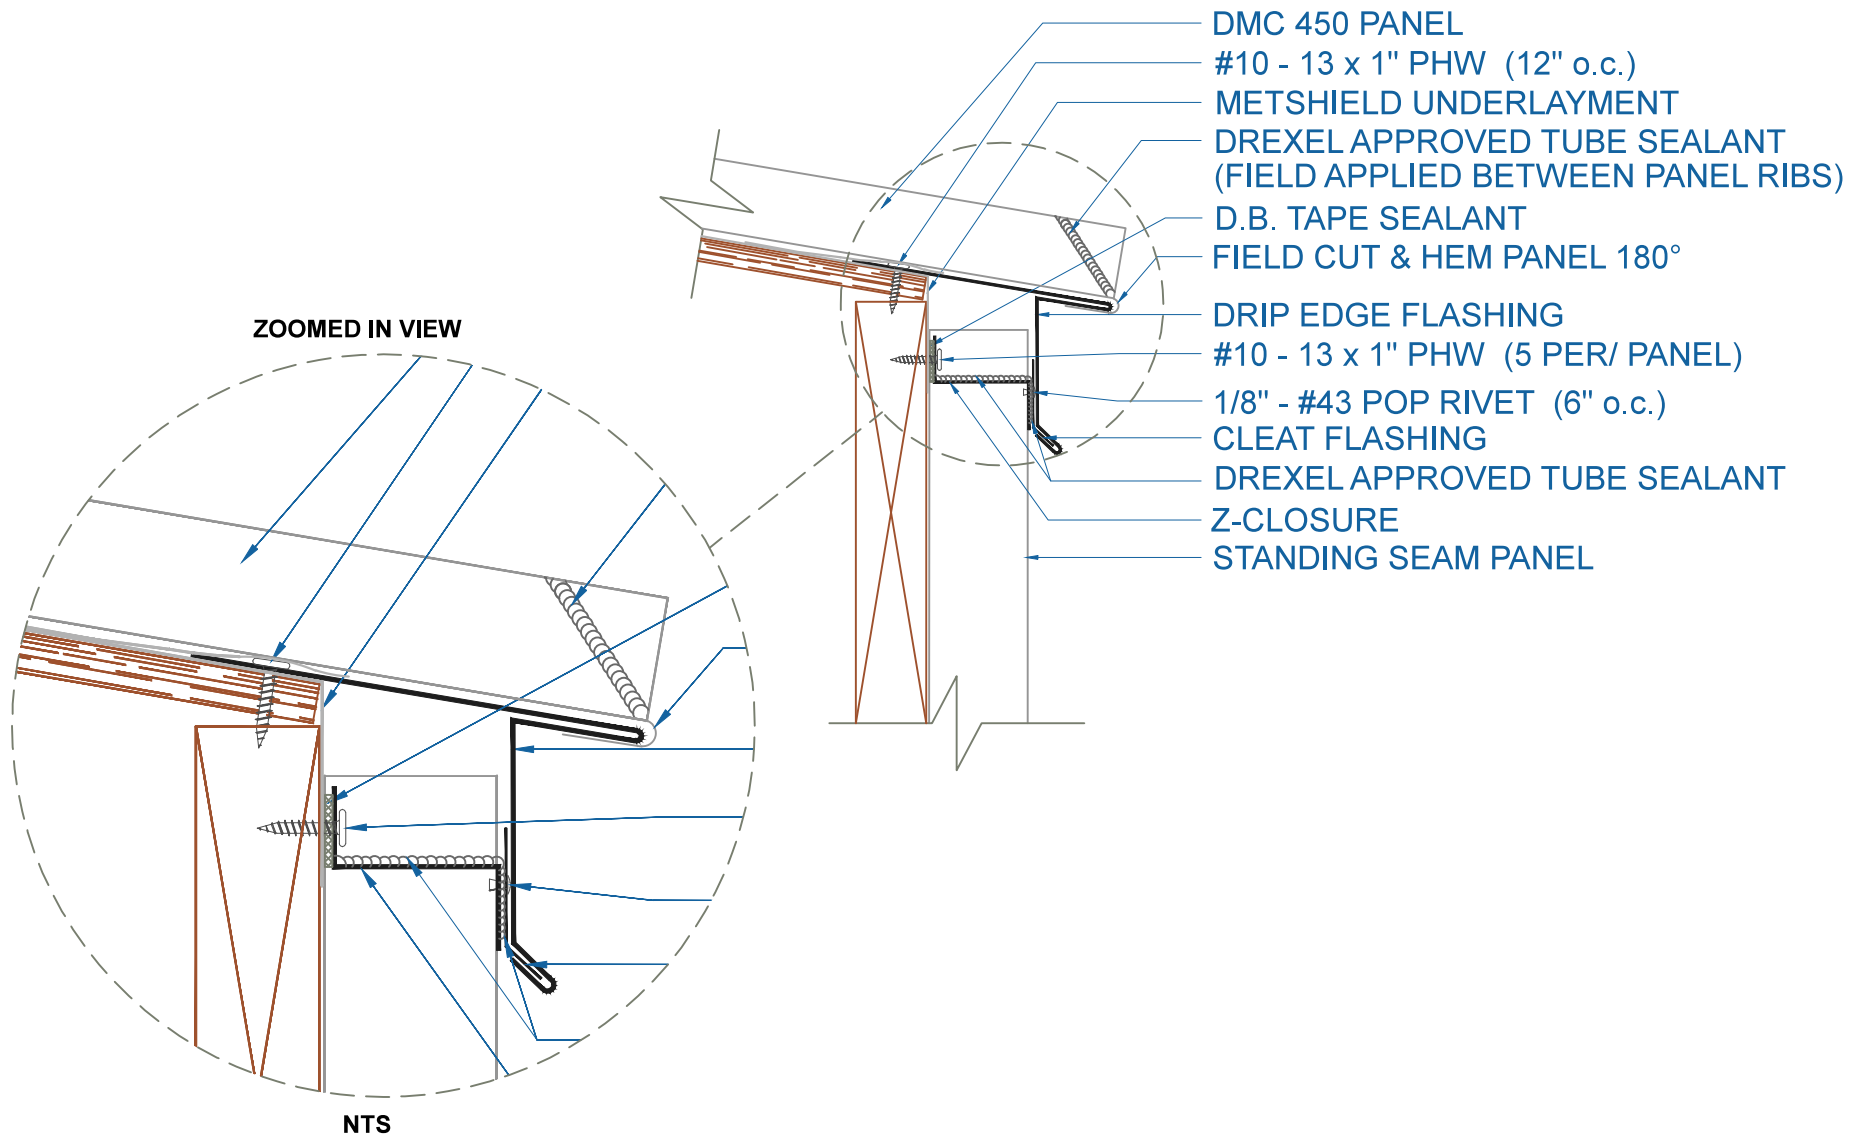

# DMC 450 - PLYWOOD

## DRIP EDGE w/STANDING SEAM PANEL

EFFECTIVE DATE: 01-06-14  
SUBJECT TO CHANGE WITHOUT NOTICE

SCALE: 3" = 1'-0"