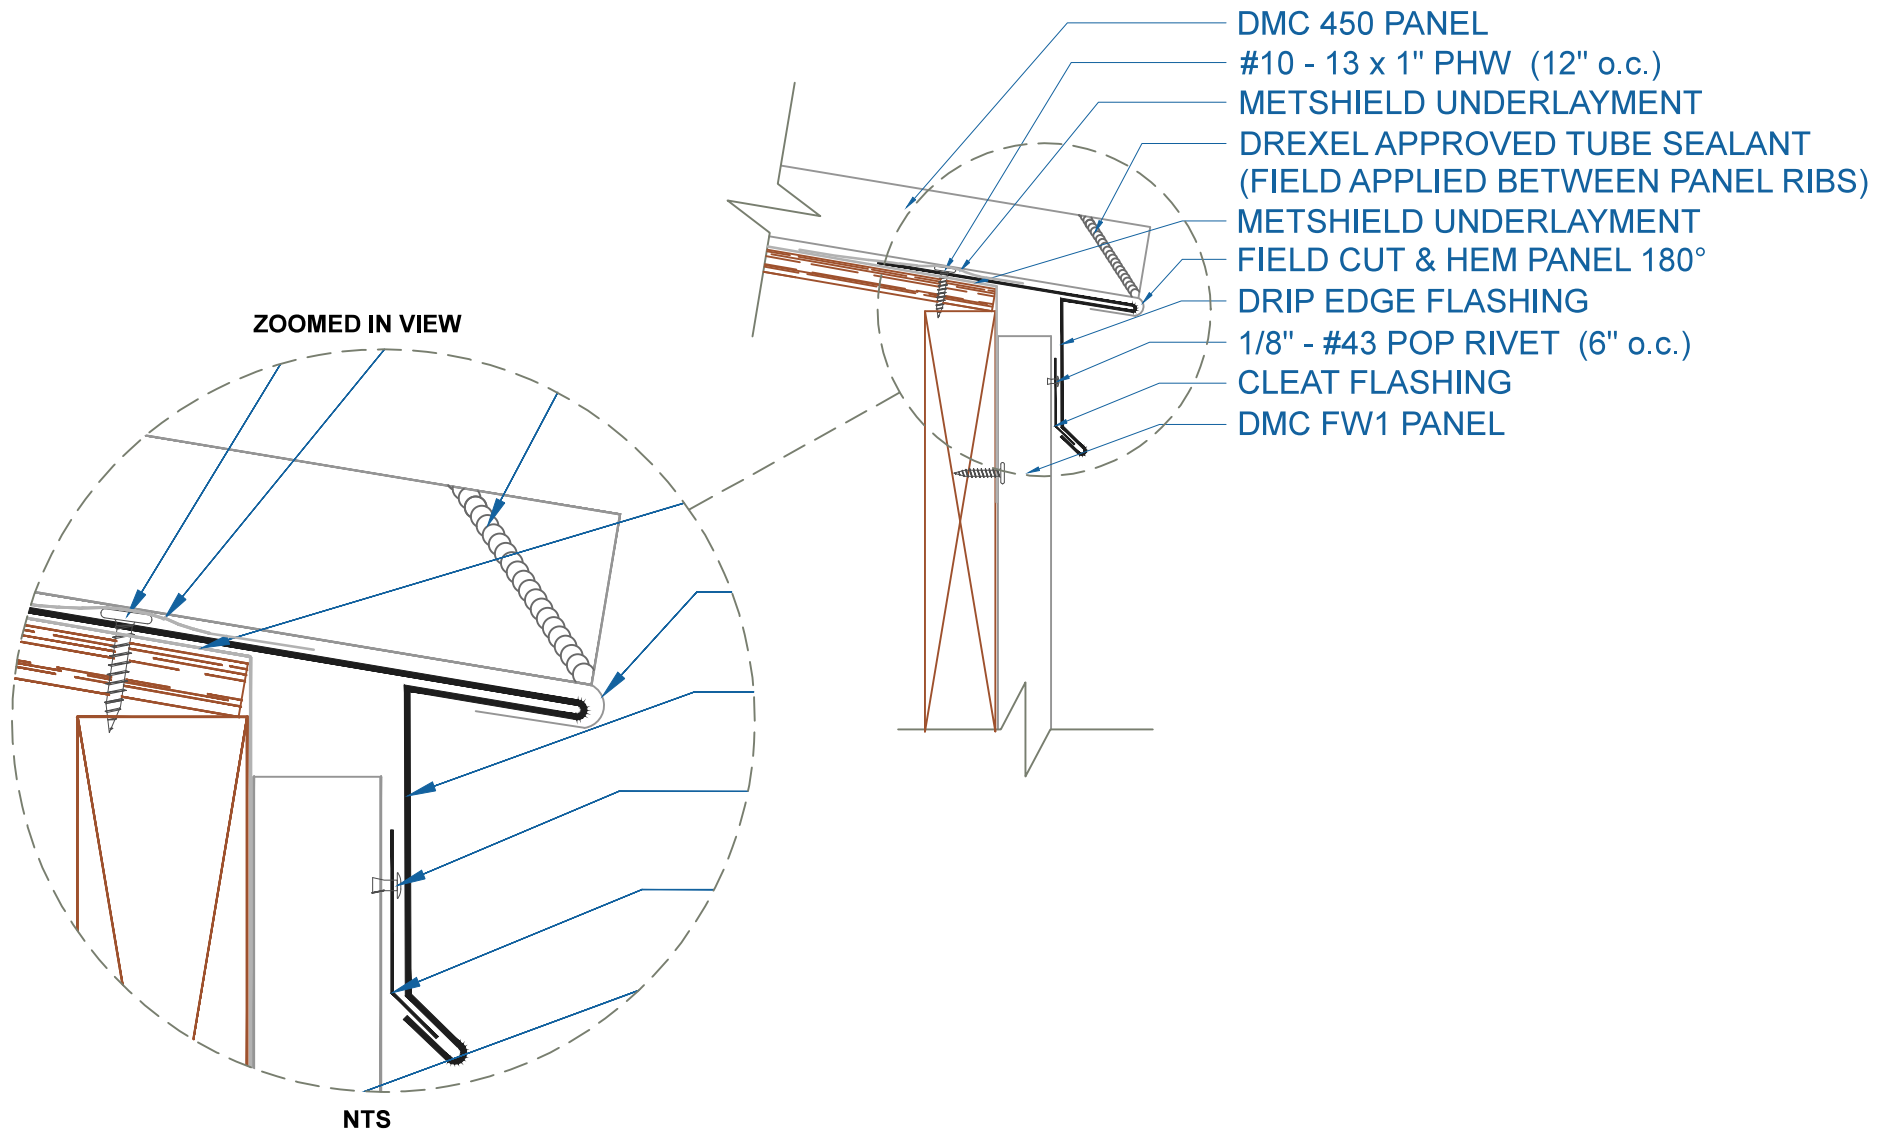

DMC 450 - PLYWOOD

DRIP EDGE w/FLUSH PANEL

SCALE: 3" = 1'-0"

EFFECTIVE DATE: 01-06-14
SUBJECT TO CHANGE WITHOUT NOTICE