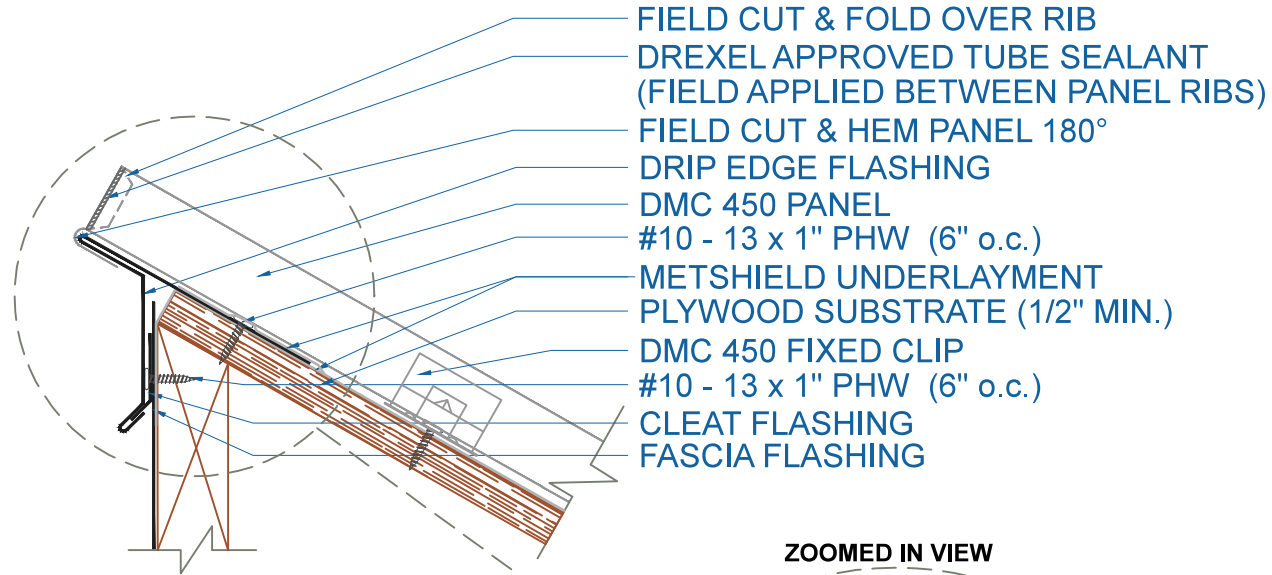

DMC 450 - PLYWOOD

ZOOMED IN VIEW

EFFECTIVE DATE: 01-06-14
SUBJECT TO CHANGE WITHOUT NOTICE

DRIP EDGE PEAK

SCALE: 3" = 1'-0"