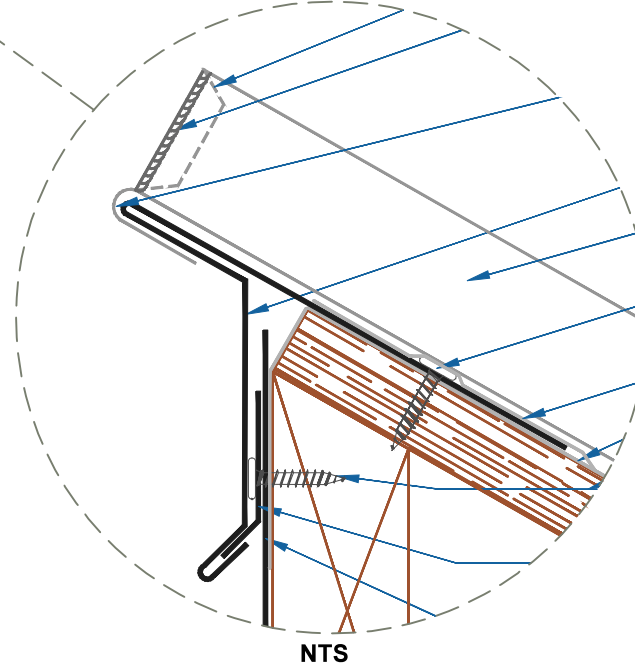

DMC 450 - PLYWOOD

ZOOMED IN VIEW

EFFECTIVE DATE: 01-06-14
SUBJECT TO CHANGE WITHOUT NOTICE

DRIP EDGE PEAK

SCALE: 3" = 1'-0"