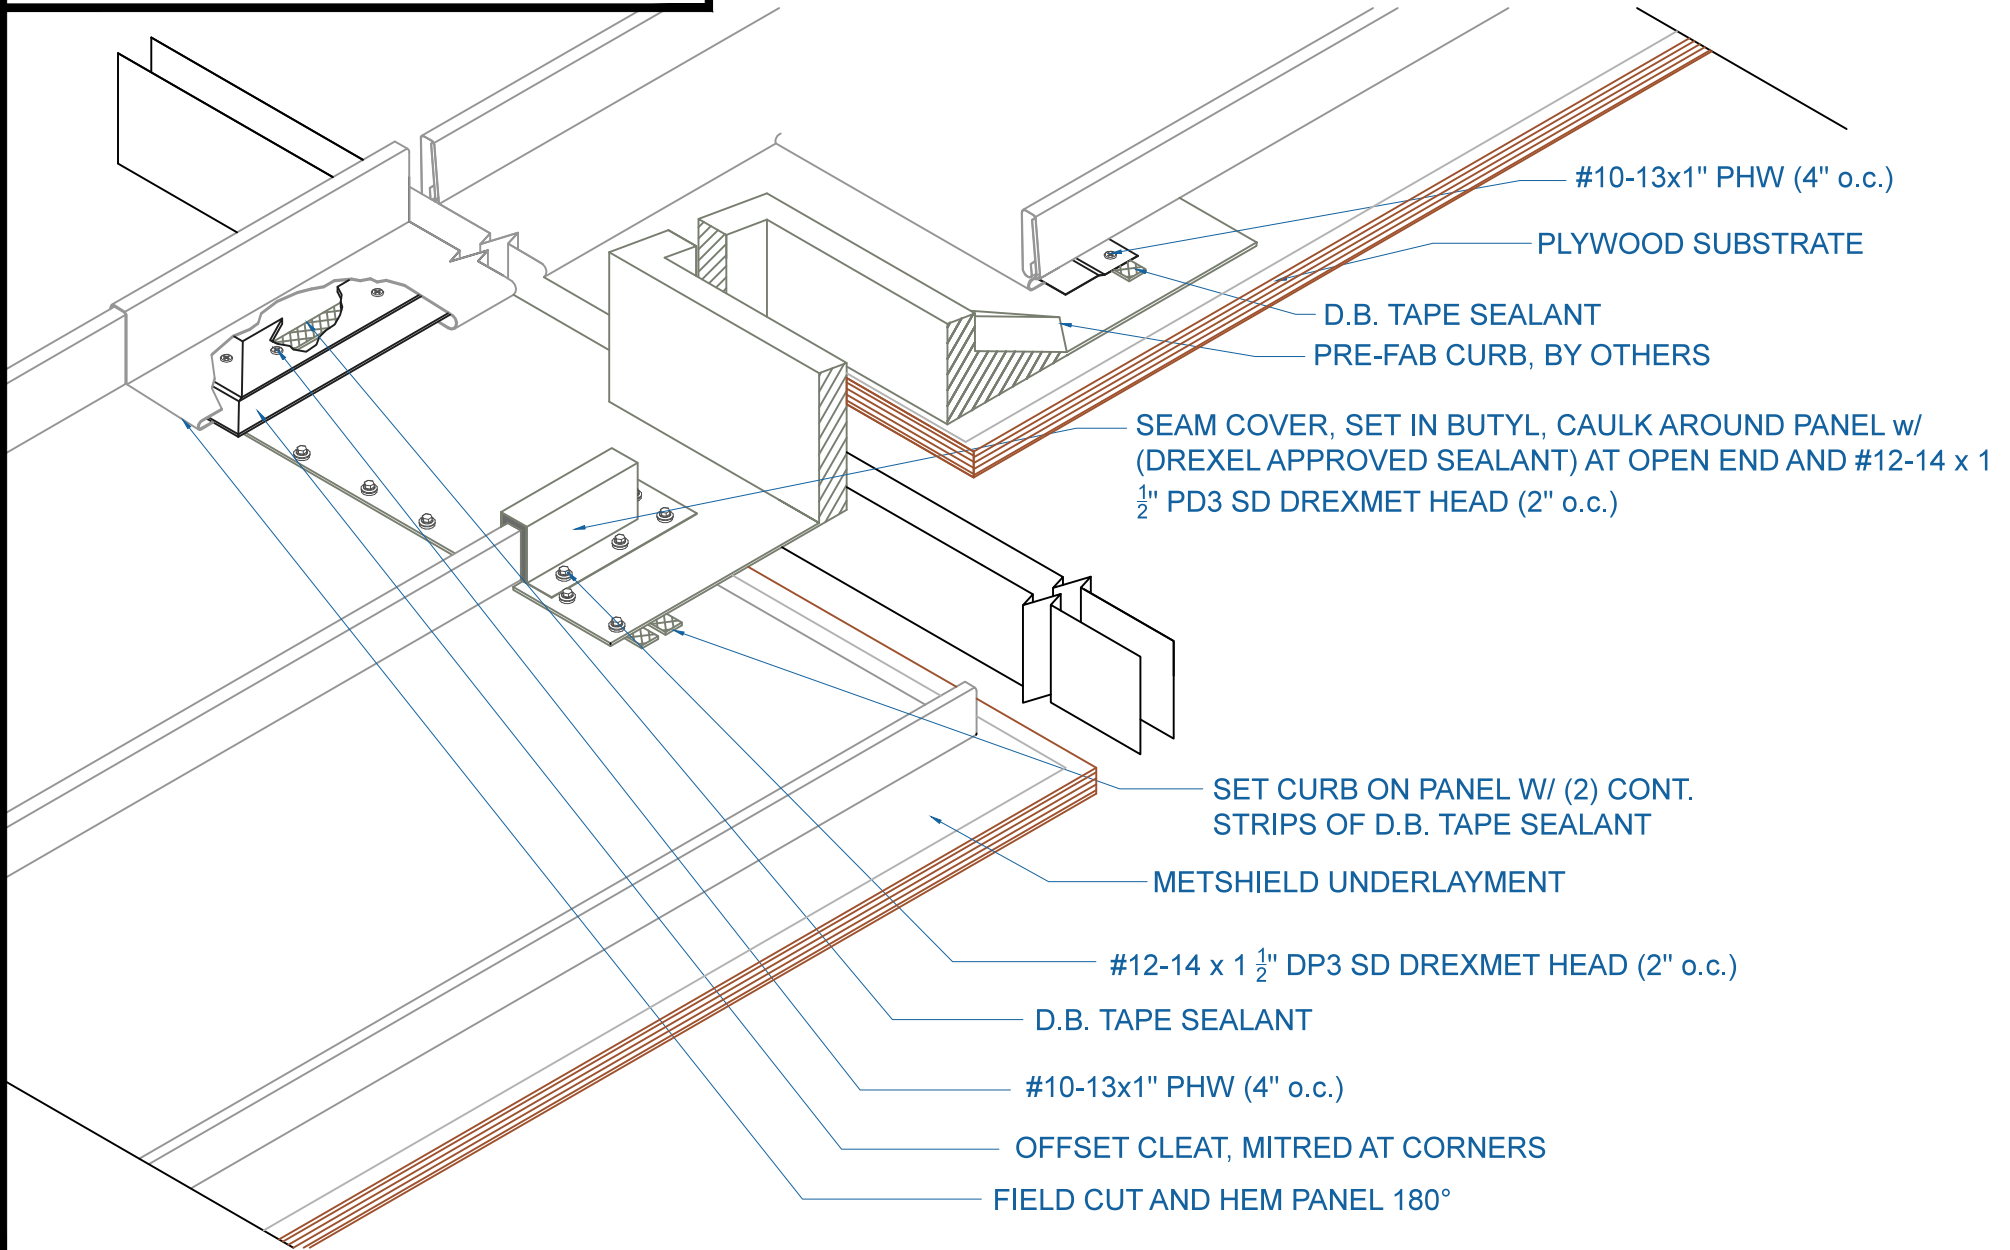

DMC 450 - PLYWOOD

EFFECTIVE DATE: 01-06-2014
SUBJECT TO CHANGE WITHOUT NOTICE

CURB DETAIL

SCALE: NTS