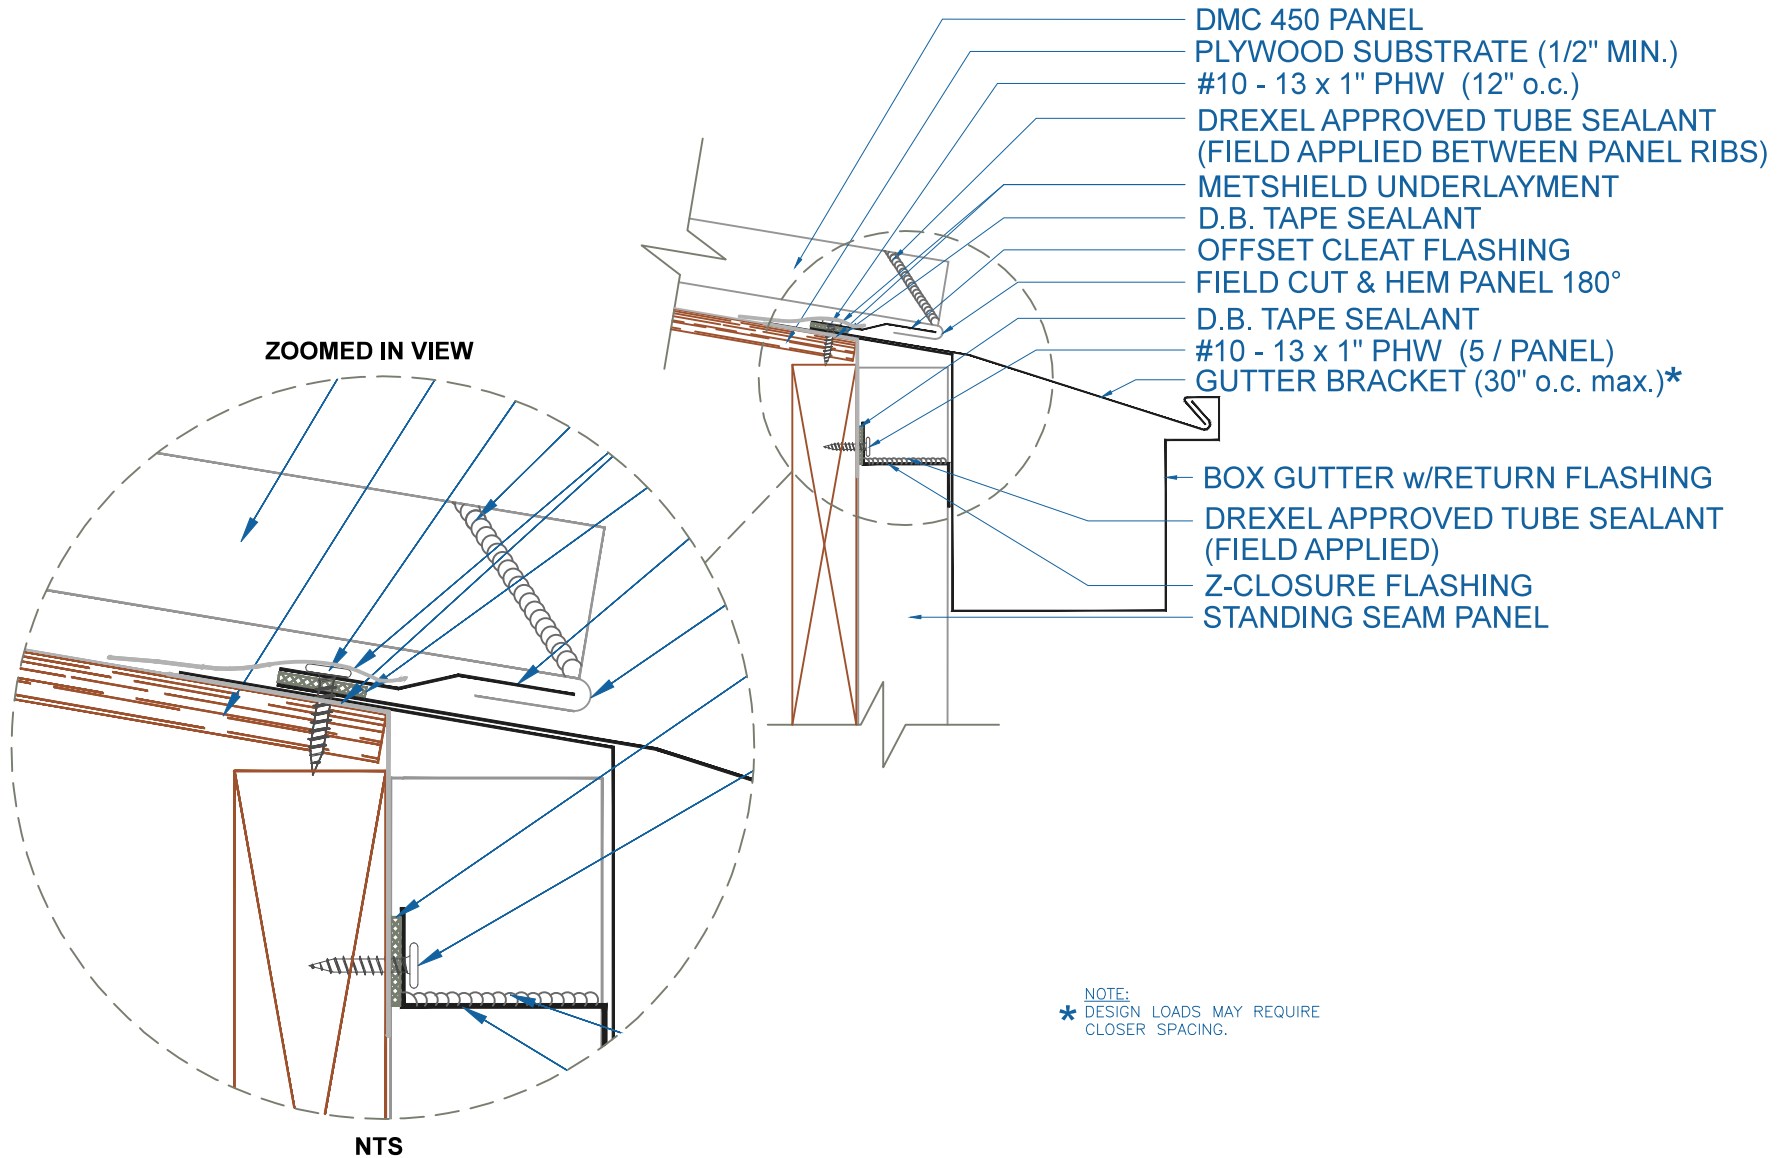

DMC 450 - PLYWOOD

BOX GUTTER w/RETURN w/STANDING SEAM PANEL

SCALE: 3" = 1'-0"

EFFECTIVE DATE: 01-06-14
SUBJECT TO CHANGE WITHOUT NOTICE