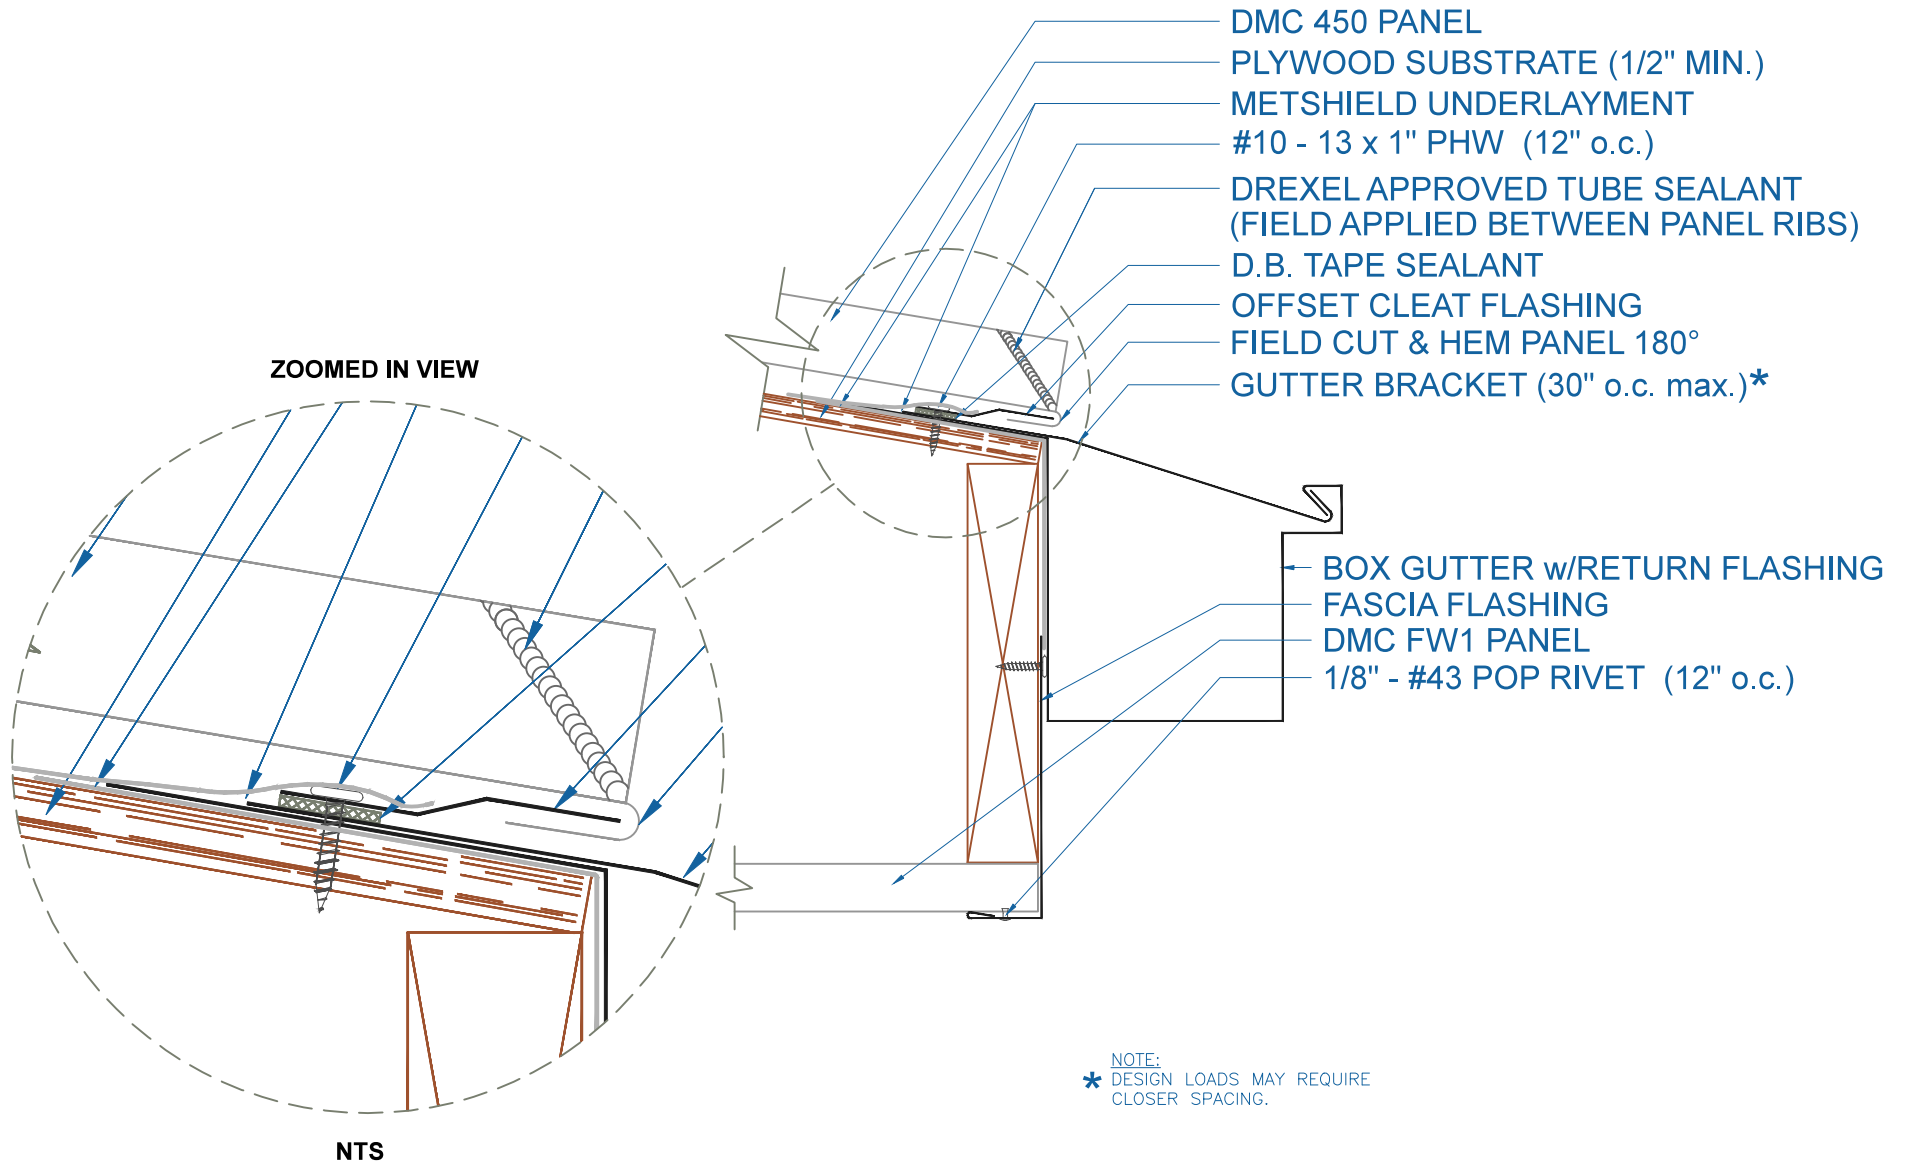

DMC 450 - PLYWOOD

BOX GUTTER - w/RETURN **w/SOFFIT**

EFFECTIVE DATE: 01-06-14
SUBJECT TO CHANGE WITHOUT NOTICE

SCALE: 3" = 1'-0"