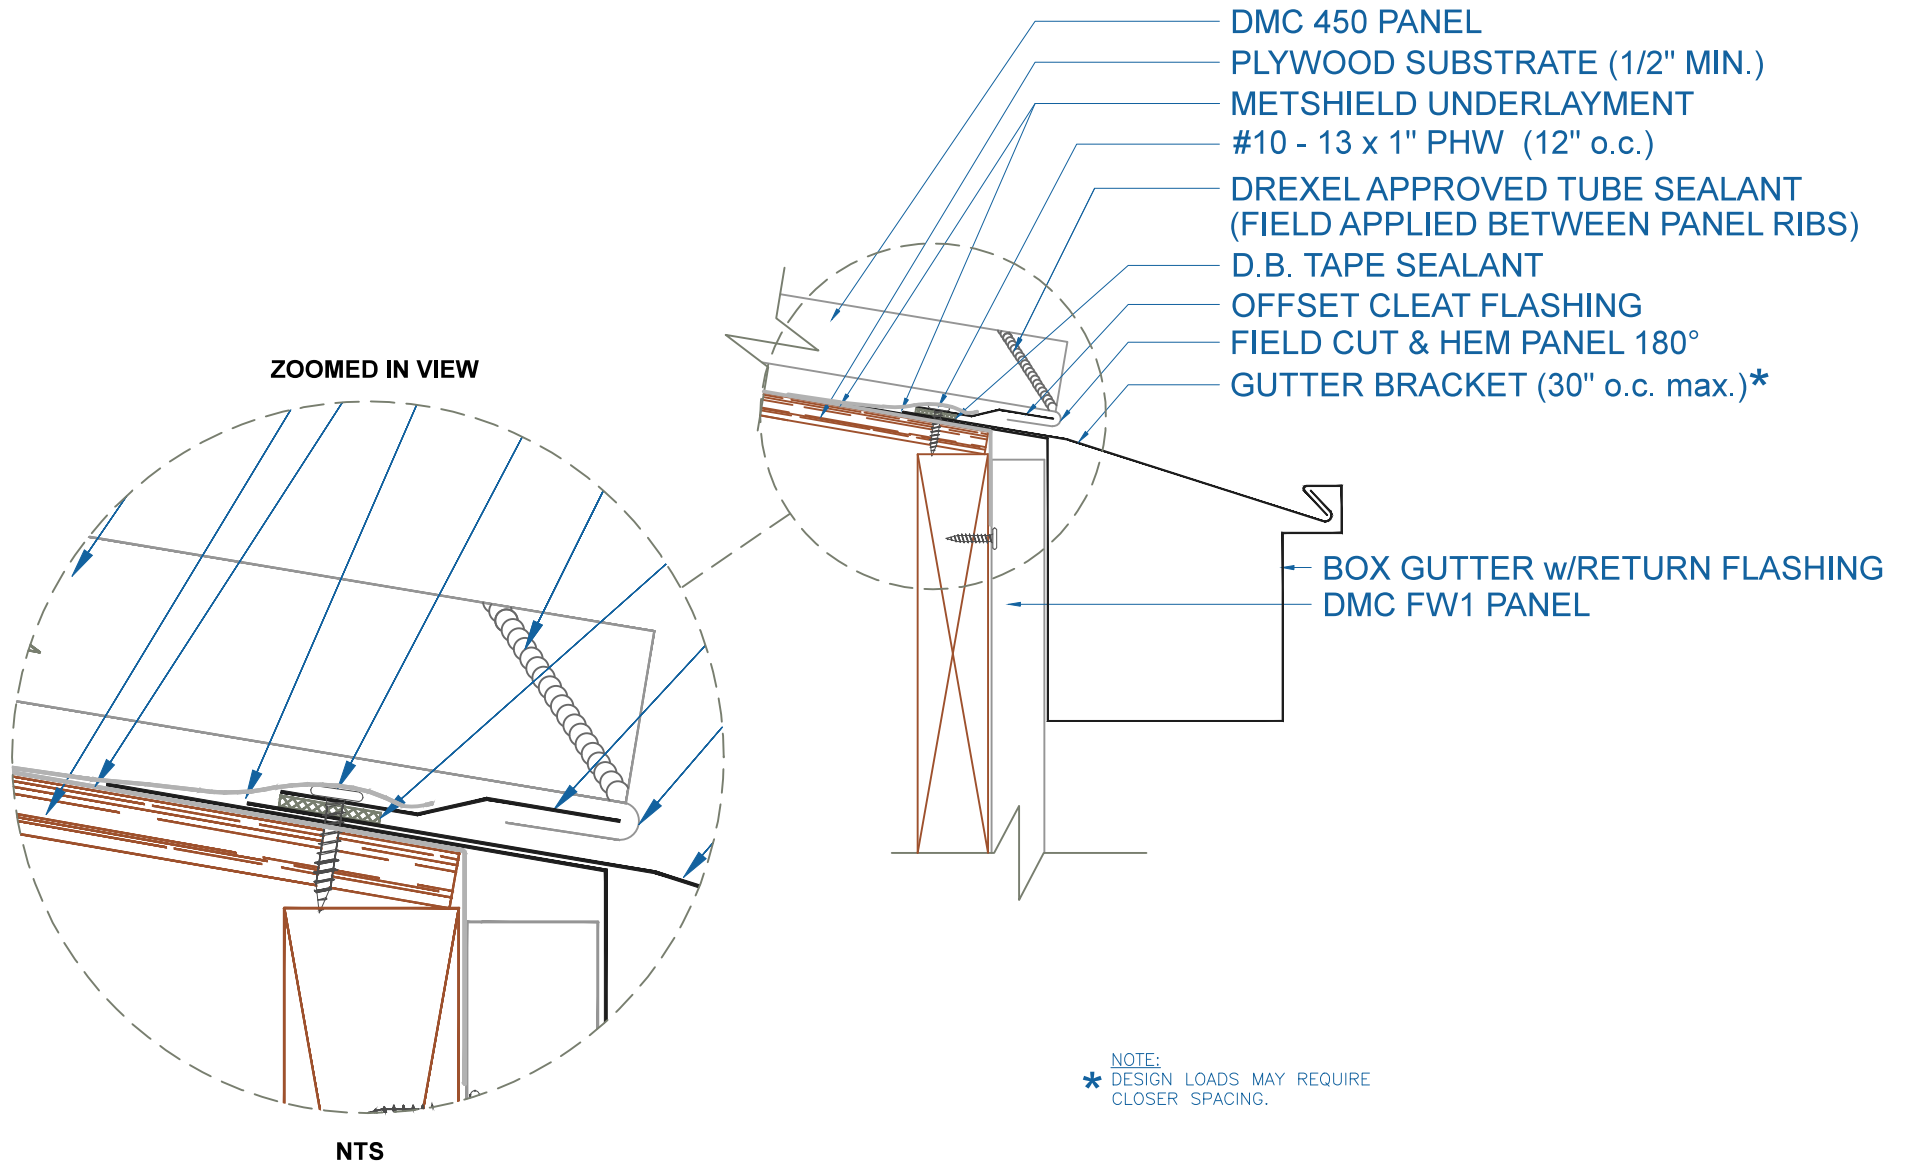

DMC 450 - PLYWOOD

BOX GUTTER - w/RETURN w/FLUSH PANEL

EFFECTIVE DATE: 01-06-2014
SUBJECT TO CHANGE WITHOUT NOTICE

SCALE: 3" = 1'-0"