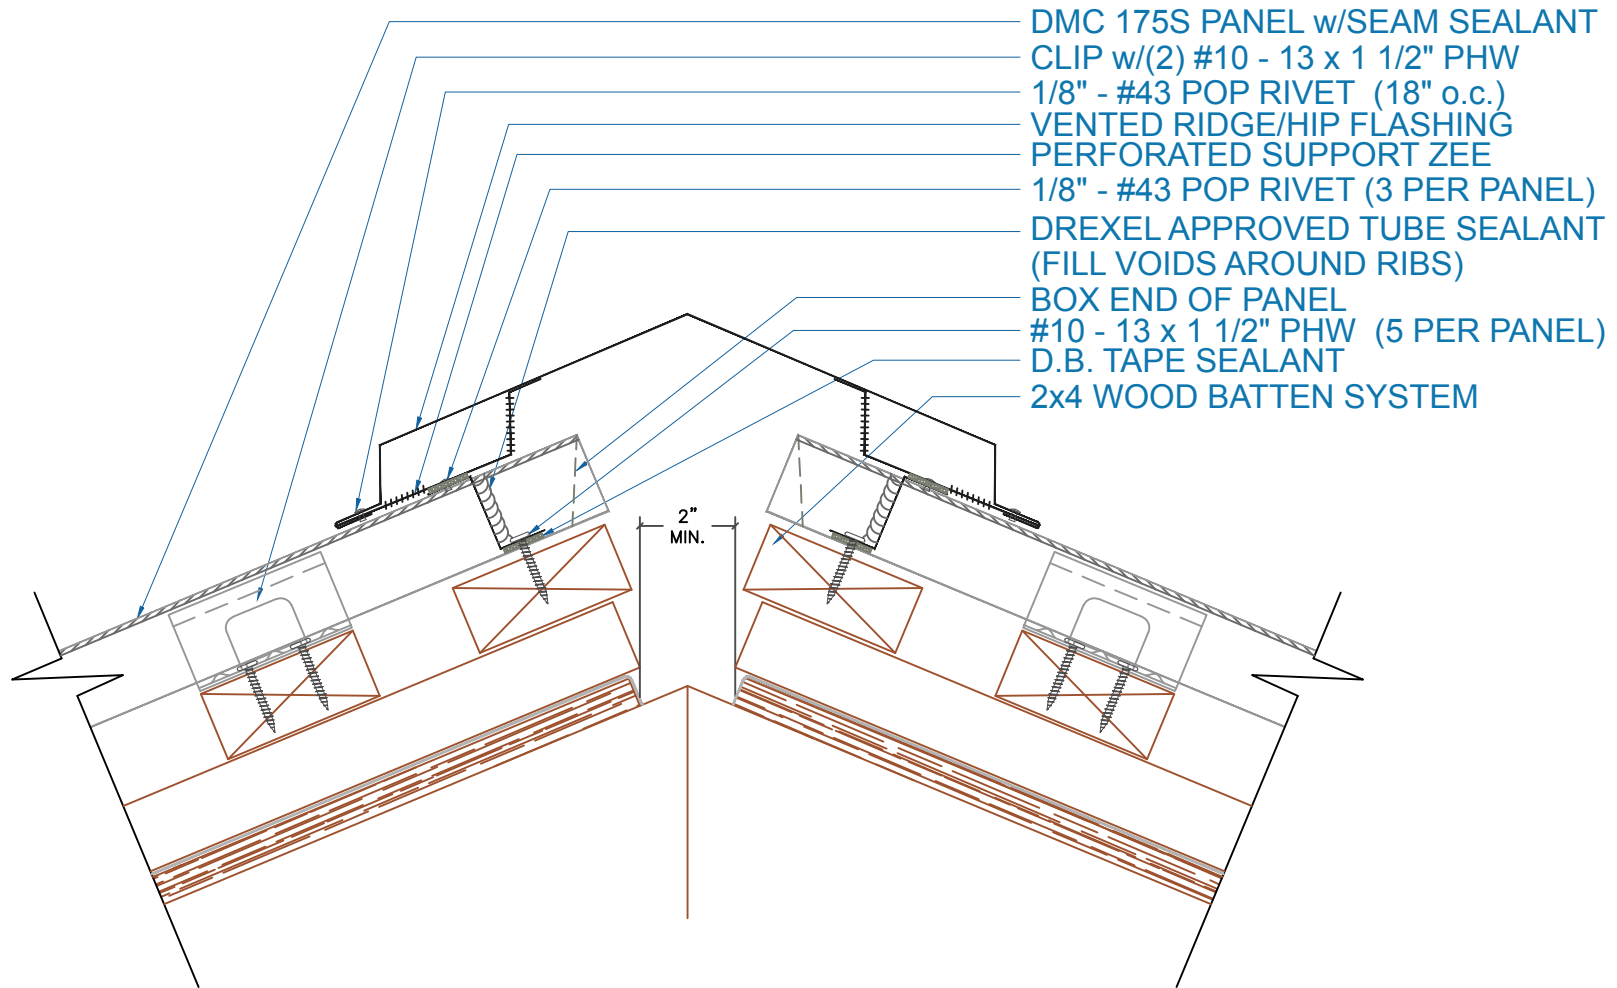

# DMC 175S - WOOD BATTEN

EFFECTIVE DATE: 4-11-17  
SUBJECT TO CHANGE WITHOUT NOTICE

## VENTED RIDGE

SCALE: 3" = 1'-0"

**DrexelMetals**  
Roofing Systems + Custom Fabrication