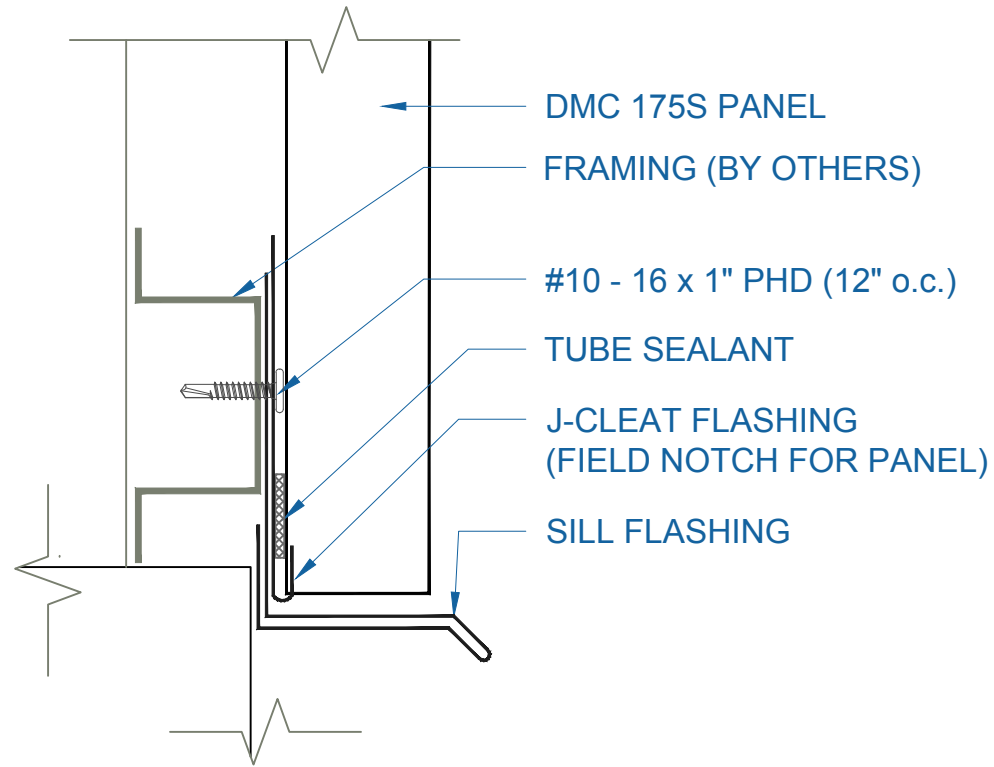

# DMC 175S - OPEN FRAME

EFFECTIVE DATE: 08-07-17  
SUBJECT TO CHANGE WITHOUT NOTICE

**SILL**  
SCALE: 6" = 1'-0"