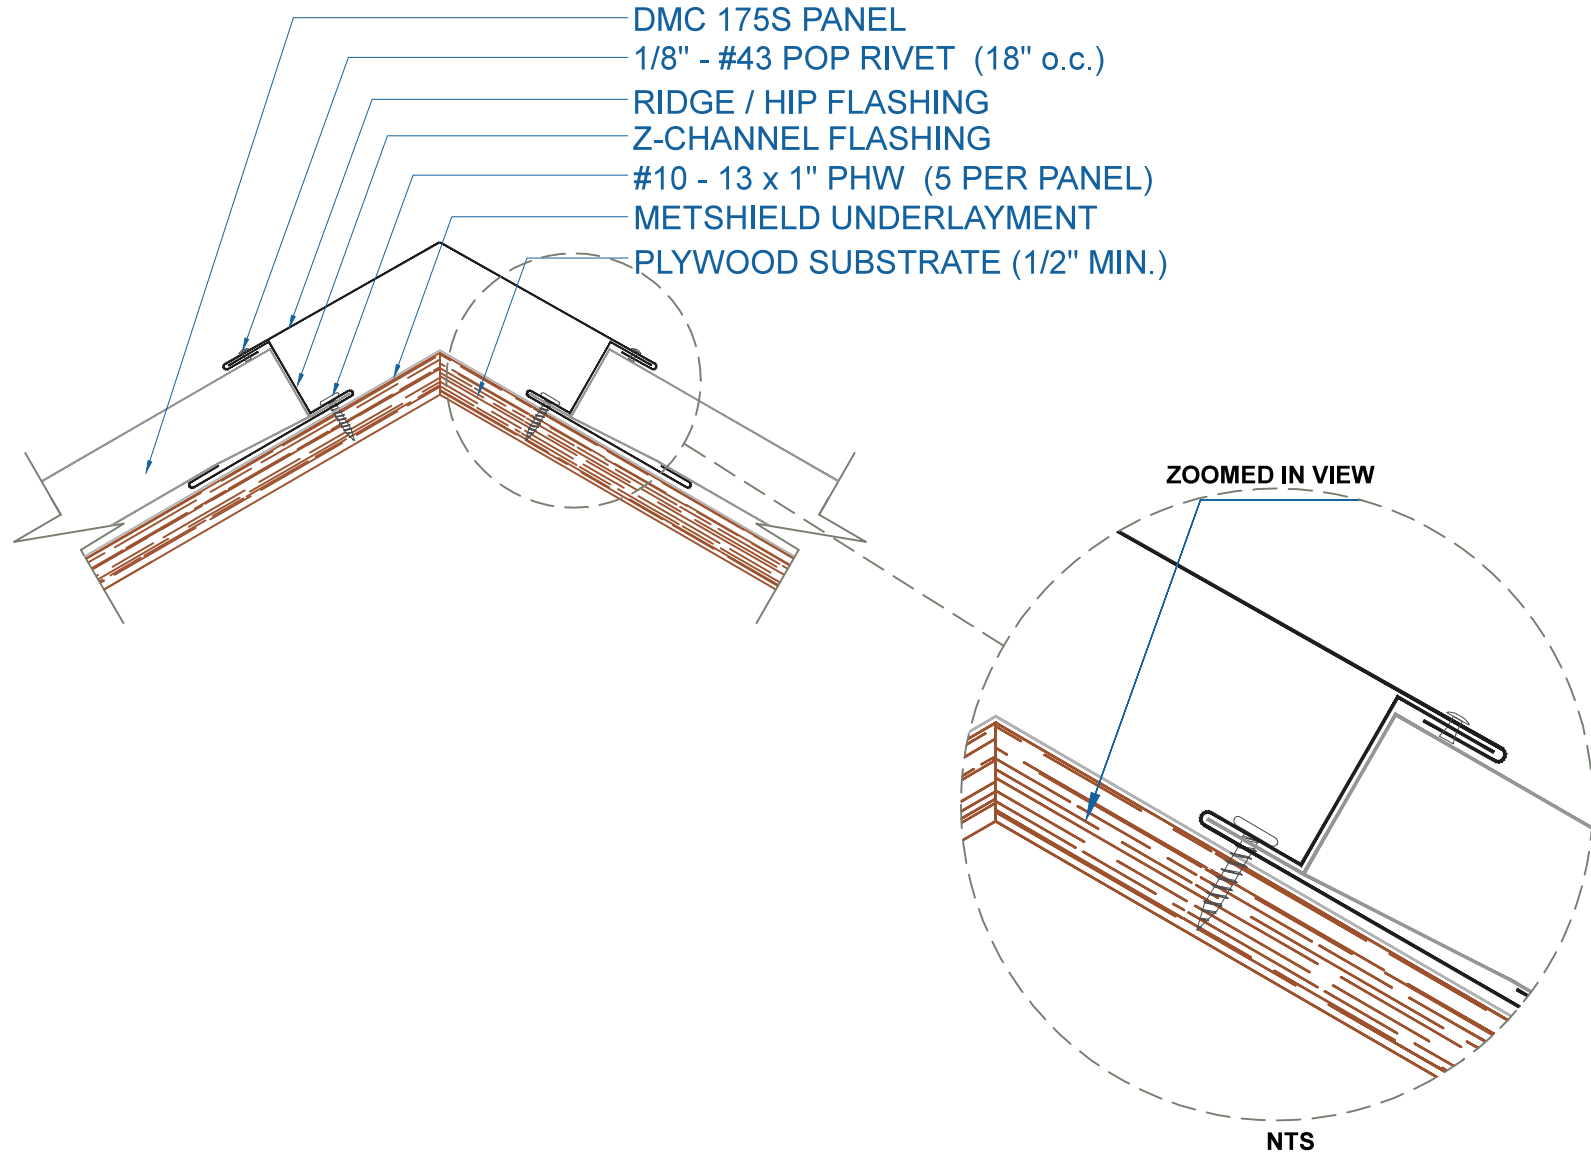

# DMC 175S - PLYWOOD

## RIDGE / HIP w/Z-CHANNEL

EFFECTIVE DATE: 12-11-12  
SUBJECT TO CHANGE WITHOUT NOTICE

SCALE: 3" = 1'-0"