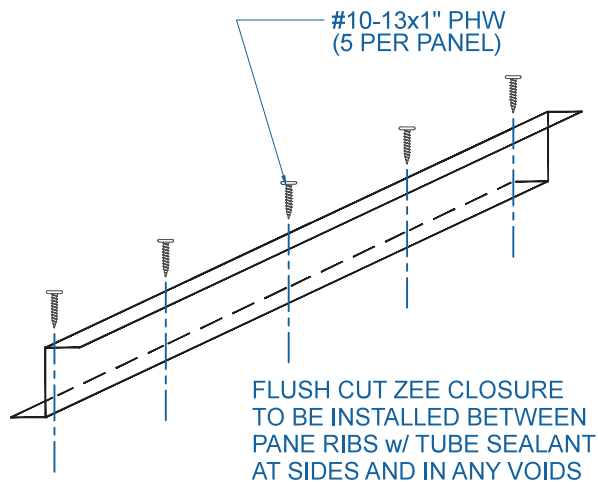

DMC 175S - PLYWOOD

EFFECTIVE DATE: 12-11-12
 SUBJECT TO CHANGE WITHOUT NOTICE

RIDGE / HIP

SCALE: 3" = 1'-0"