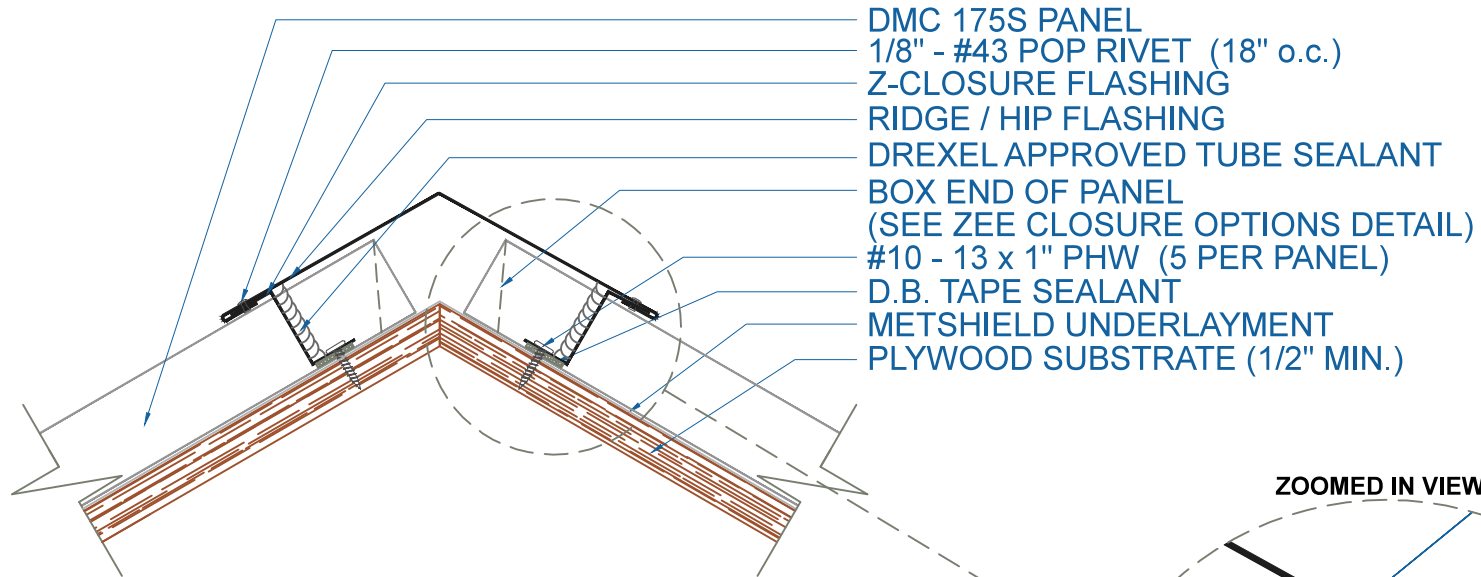

DMC 175S - PLYWOOD

EFFECTIVE DATE: 12-11-12
 SUBJECT TO CHANGE WITHOUT NOTICE

RIDGE / HIP

SCALE: 3" = 1'-0"