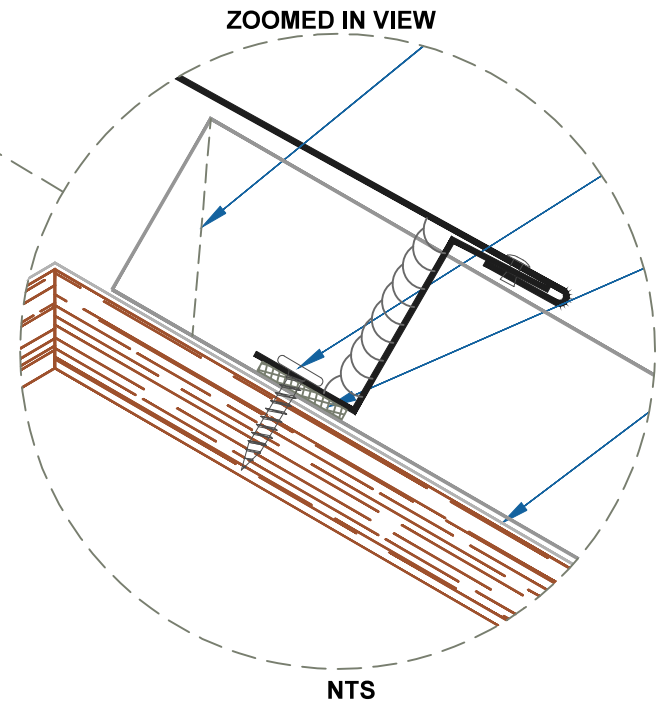

DMC 175S - PLYWOOD

EFFECTIVE DATE: 12-11-12
 SUBJECT TO CHANGE WITHOUT NOTICE

RIDGE / HIP

SCALE: 3" = 1'-0"