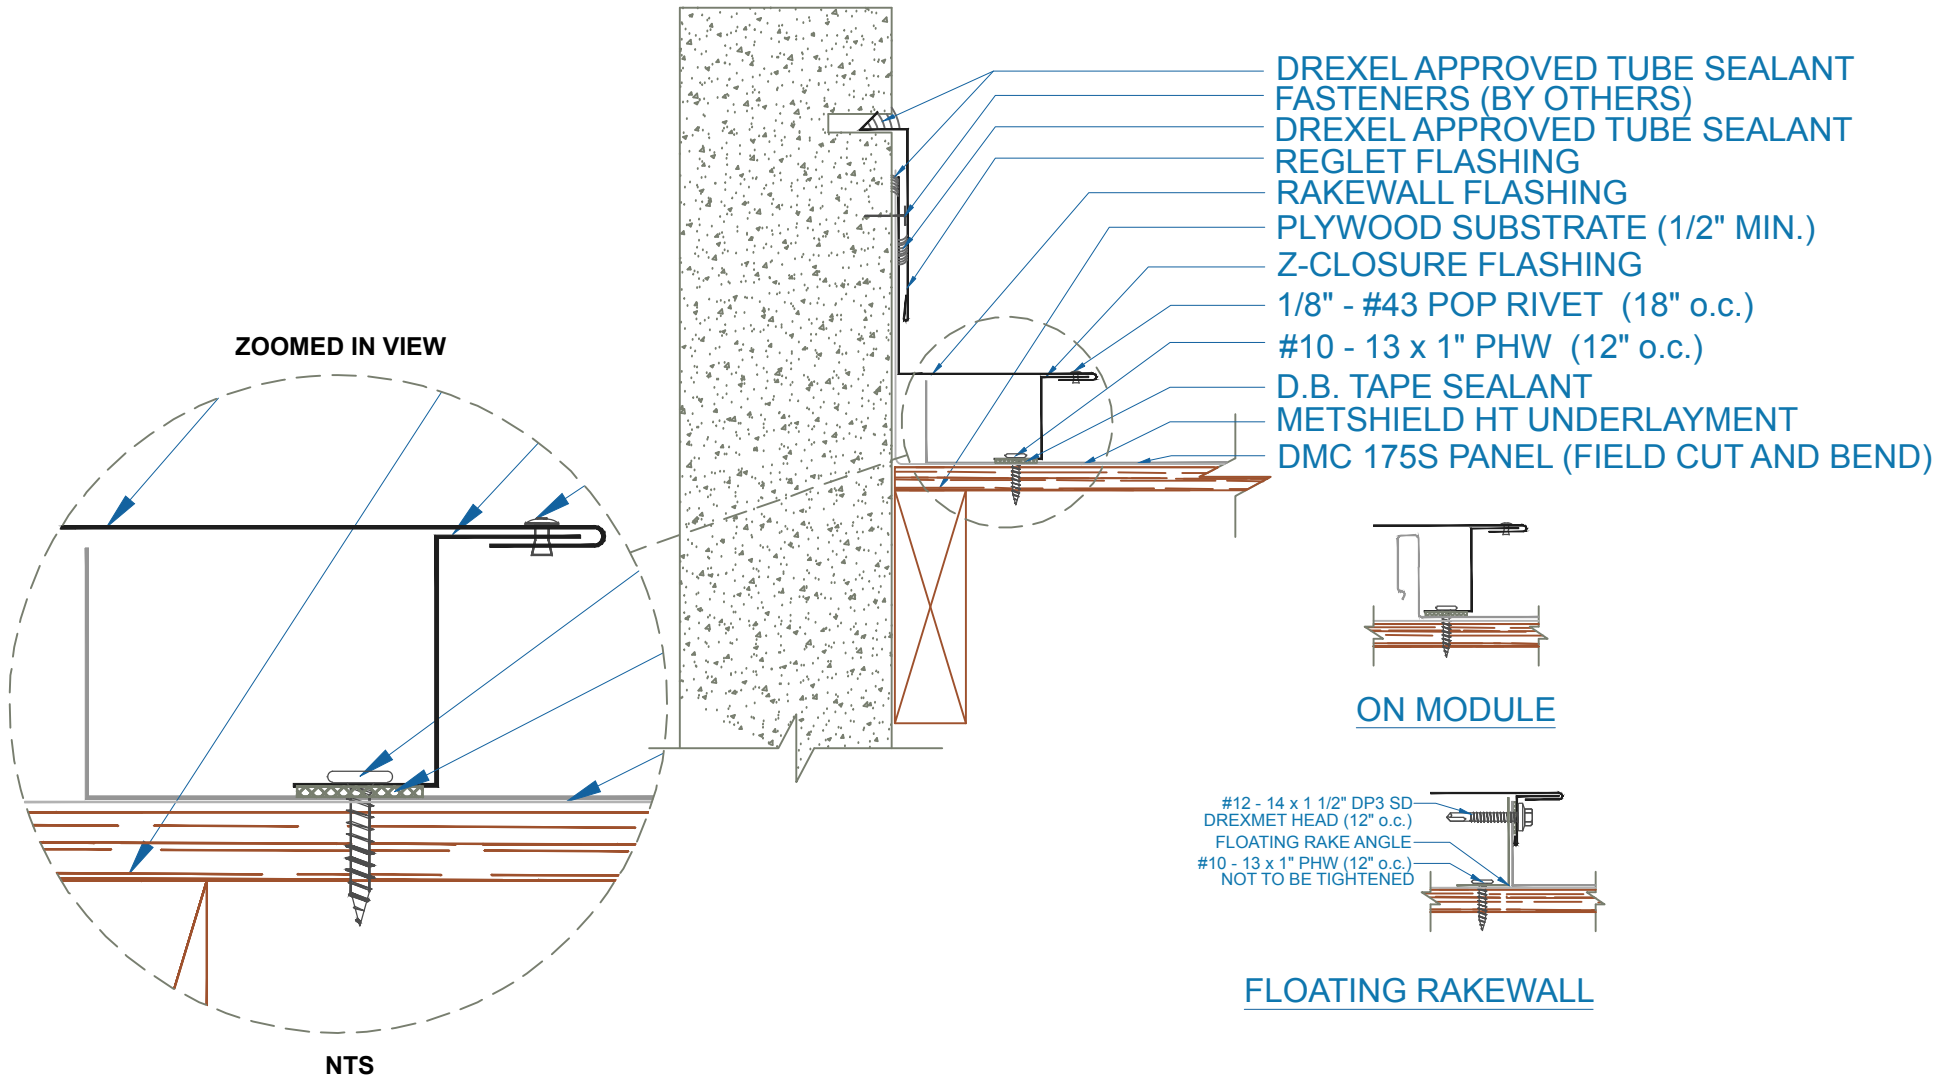

# DMC 175S - PLYWOOD

EFFECTIVE DATE: 08-07-17  
 SUBJECT TO CHANGE WITHOUT NOTICE

## RAKEWALL

SCALE: 3" = 1'-0"