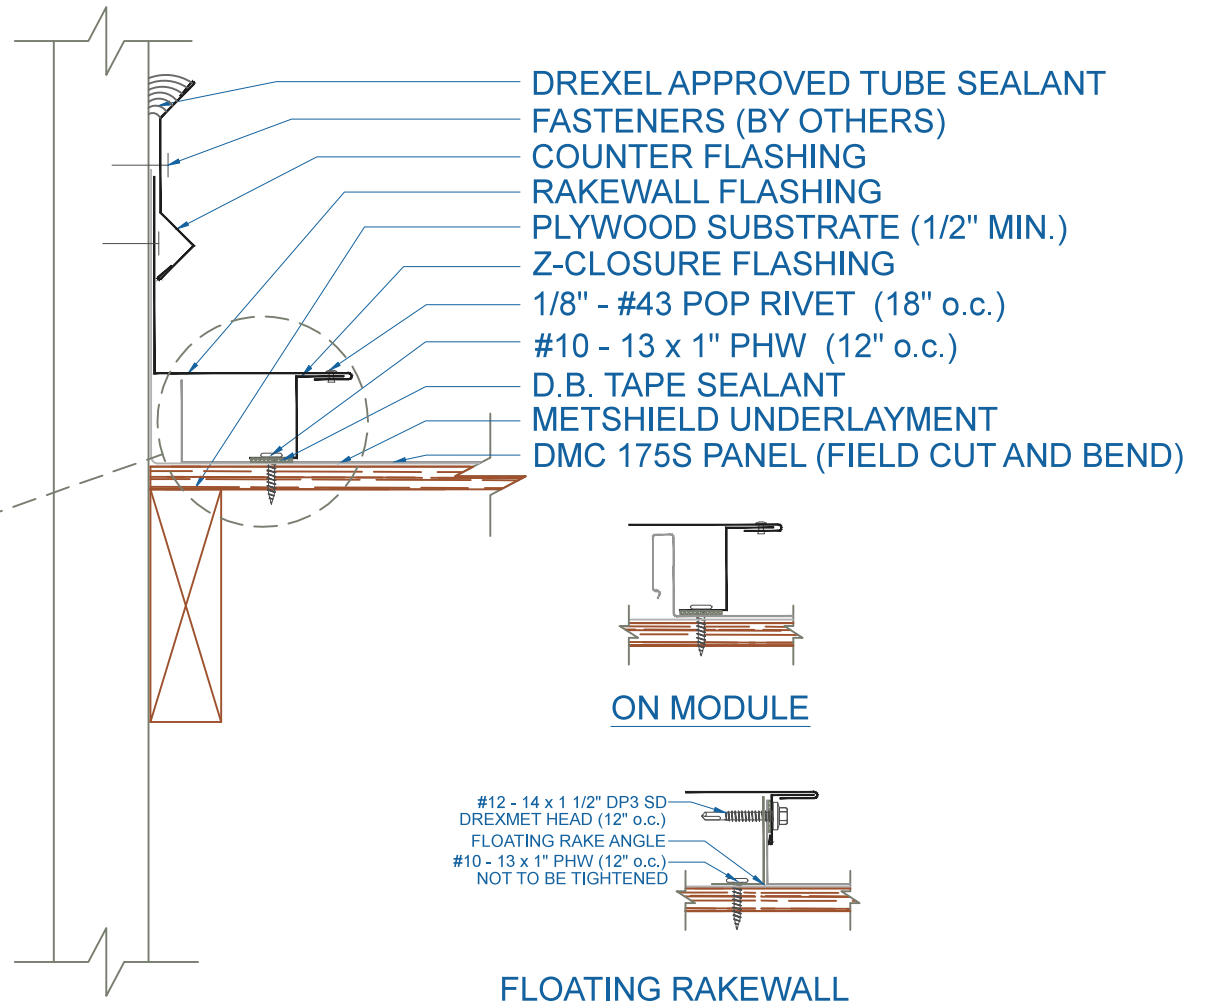

DMC 175S - PLYWOOD

NTS

EFFECTIVE DATE: 12-11-12
 SUBJECT TO CHANGE WITHOUT NOTICE

RAKEWALL

SCALE: 3" = 1'-0"