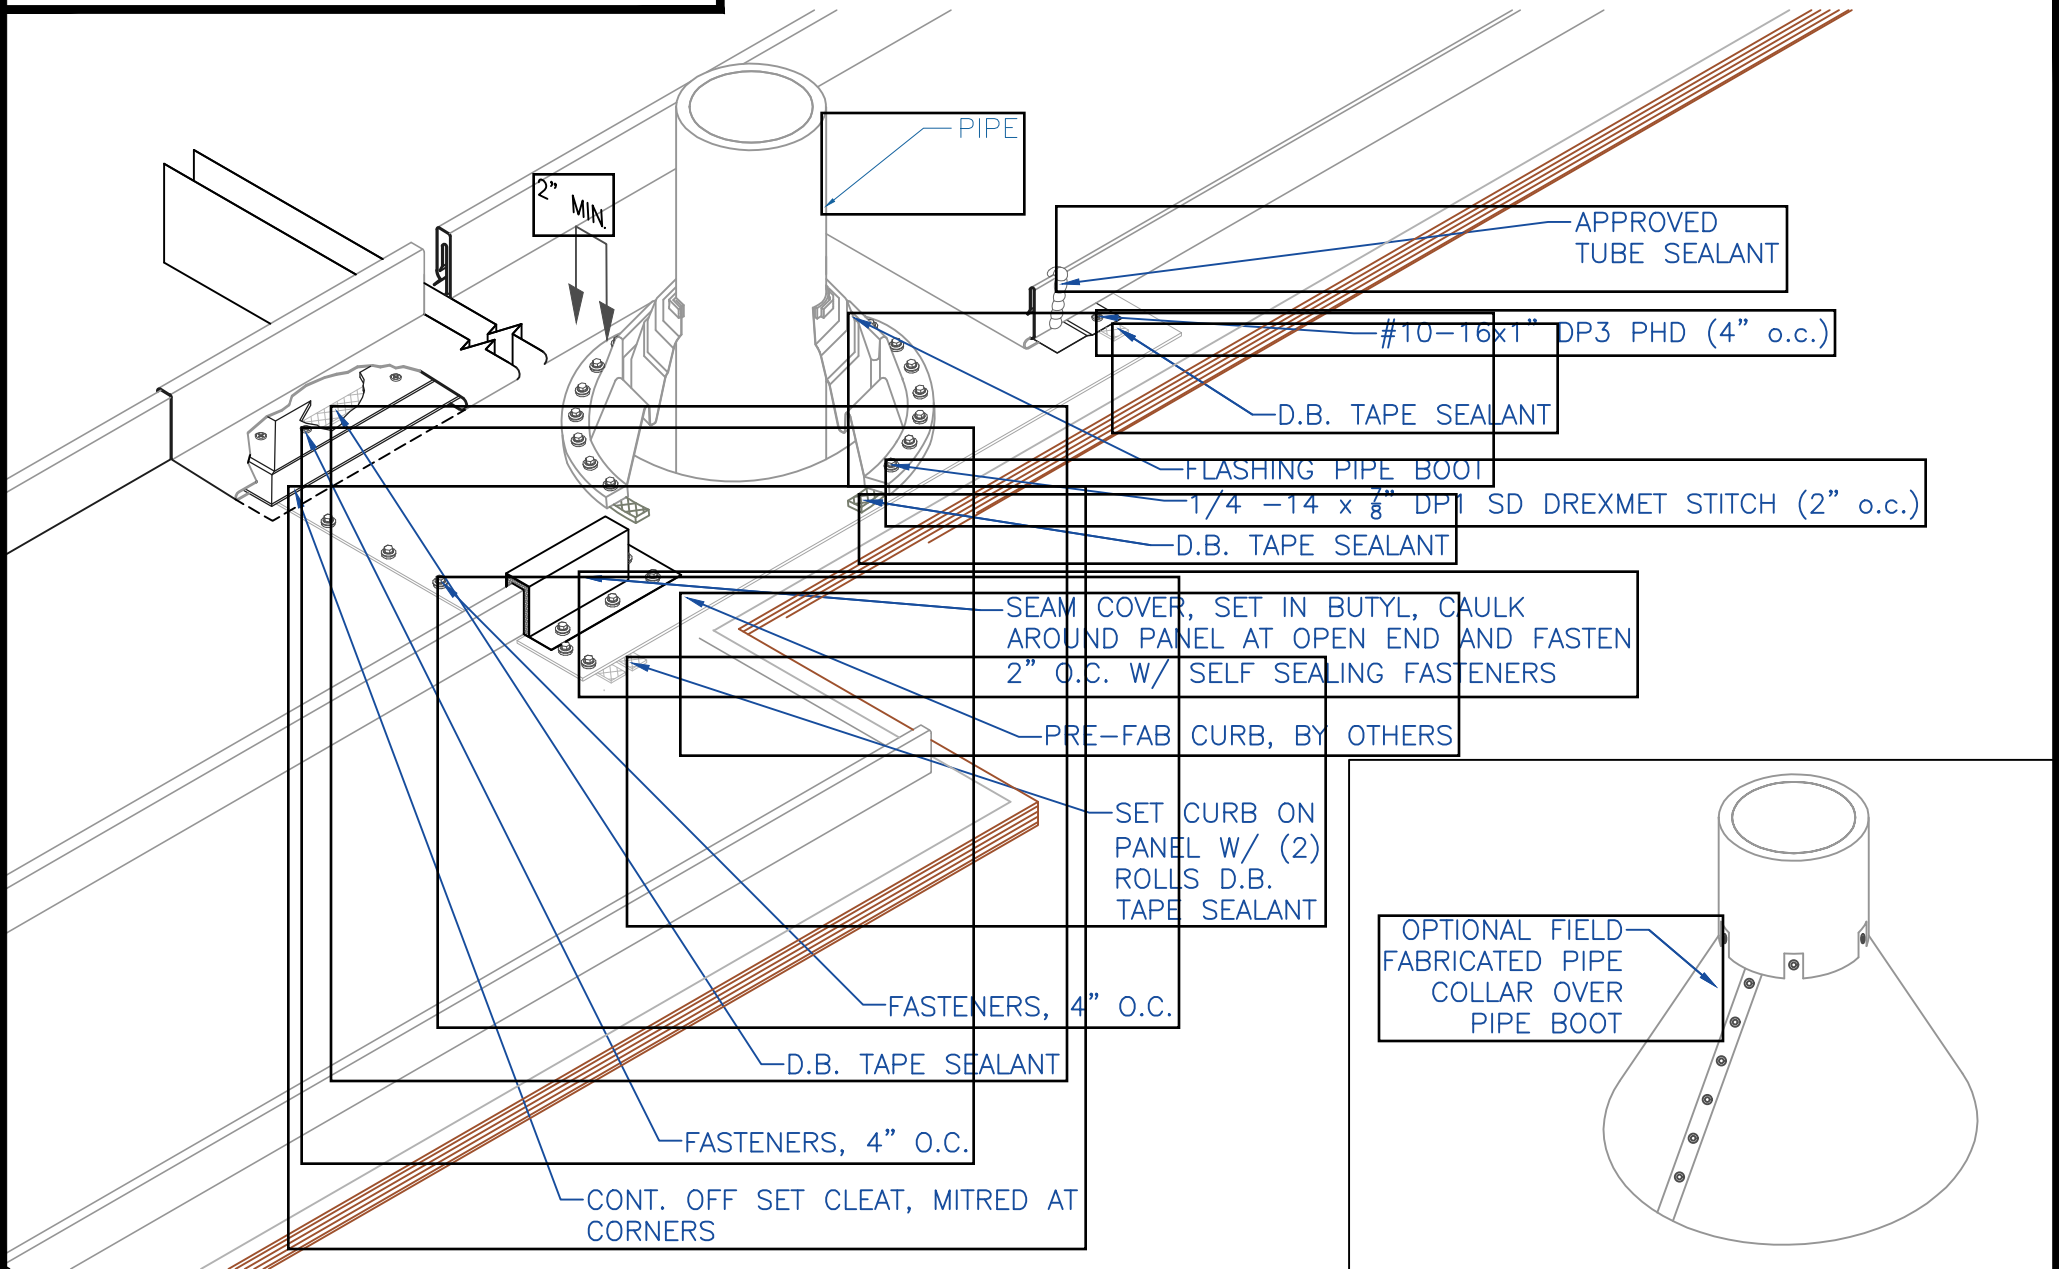

DMC 175S - PLYWOOD

PIPE FLASHING PAN DETAIL

EFFECTIVE DATE: 08-07-17
SUBJECT TO CHANGE WITHOUT NOTICE

SCALE: NTS