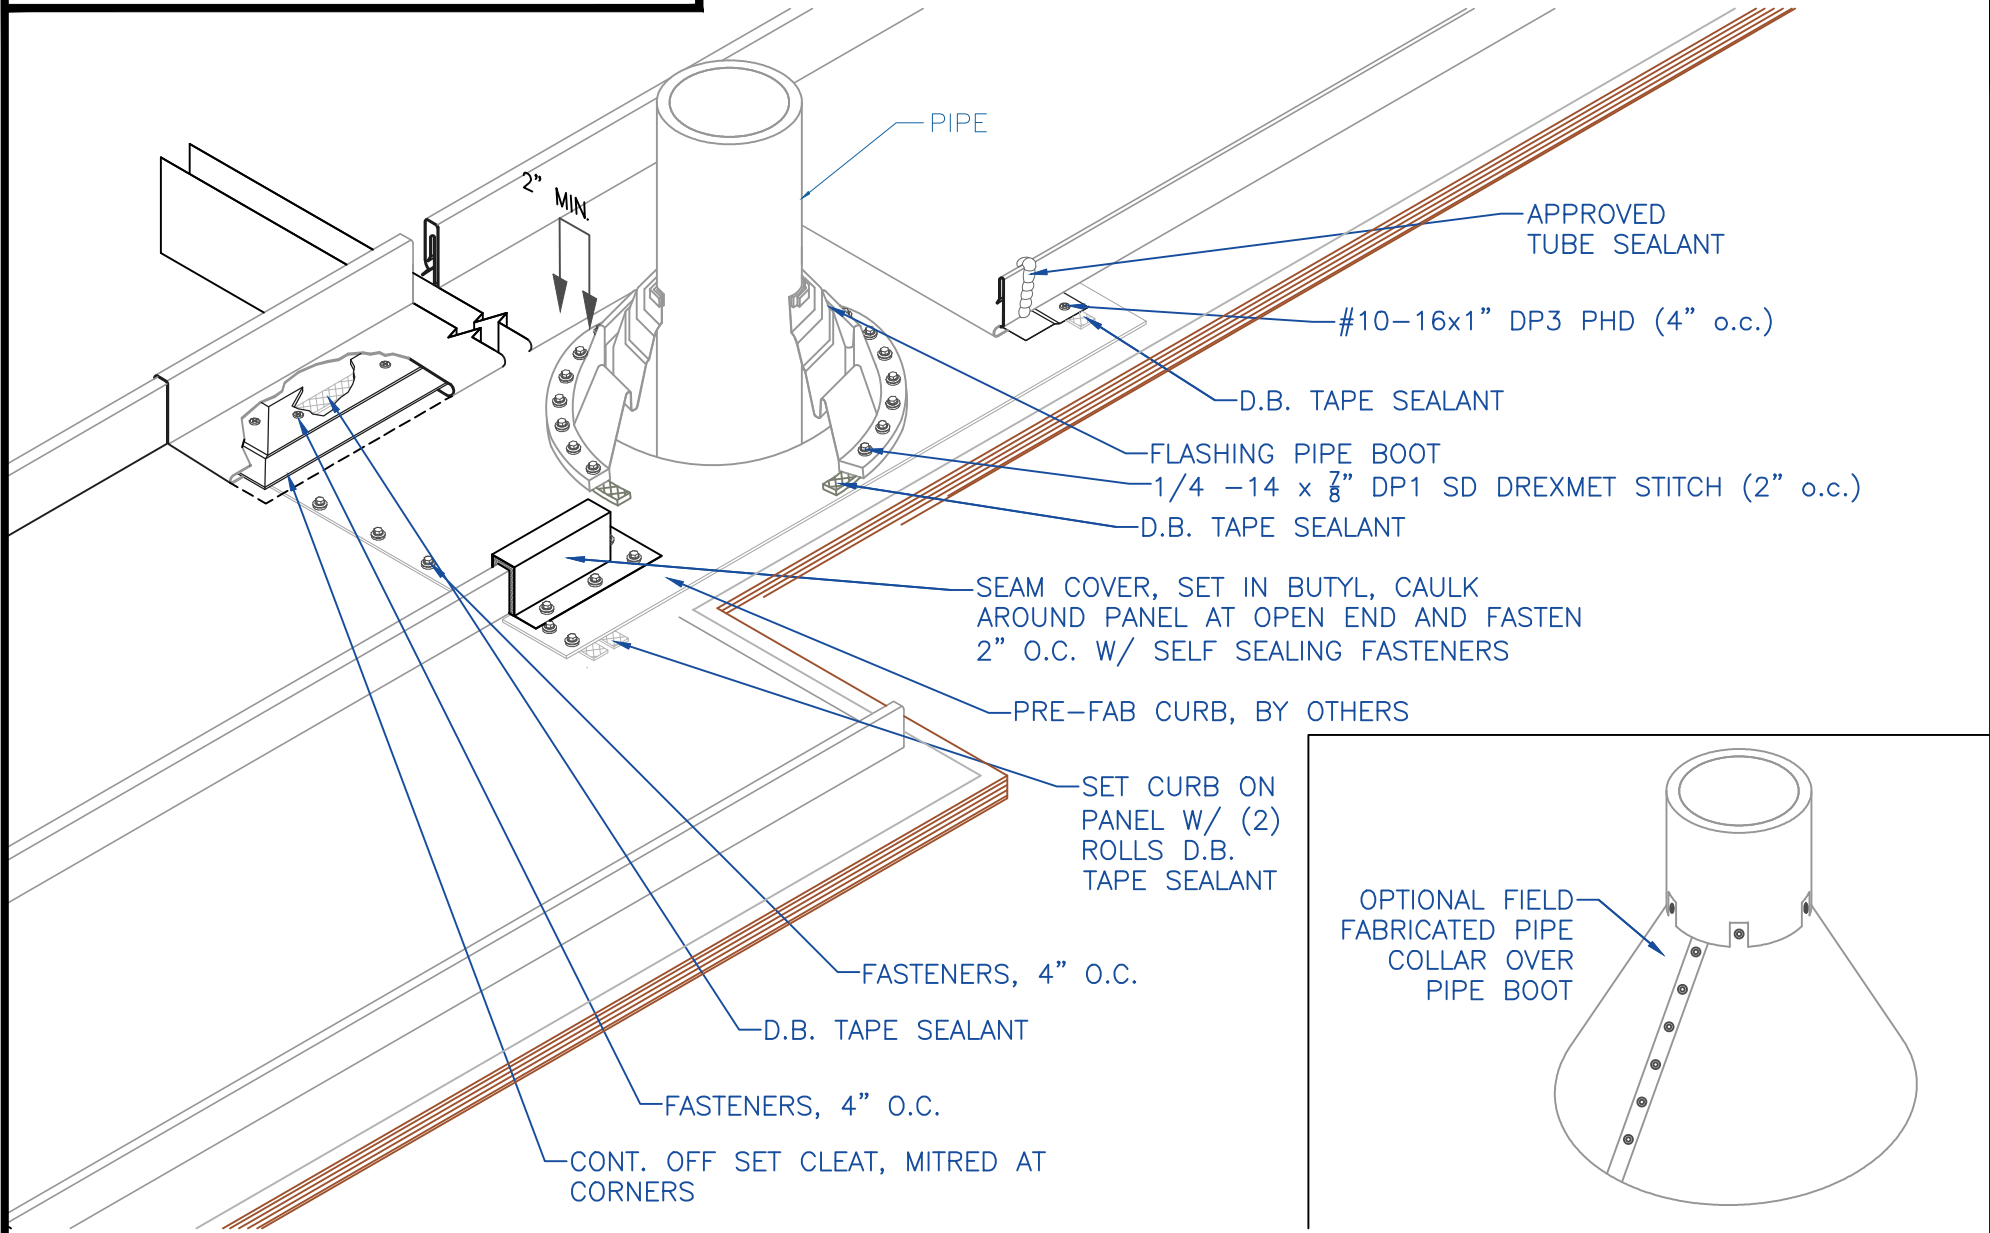

# DMC 175S - PLYWOOD

## PIPE FLASHING PAN DETAIL

EFFECTIVE DATE: 11-9-15  
SUBJECT TO CHANGE WITHOUT NOTICE

SCALE: NTS