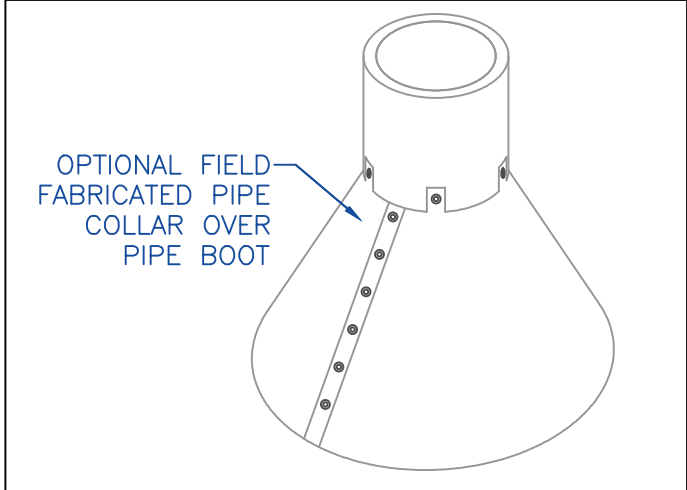

## PIPE FLASHING PAN DETAIL

EFFECTIVE DATE: 11-9-15  
SUBJECT TO CHANGE WITHOUT NOTICE

SCALE: NTS