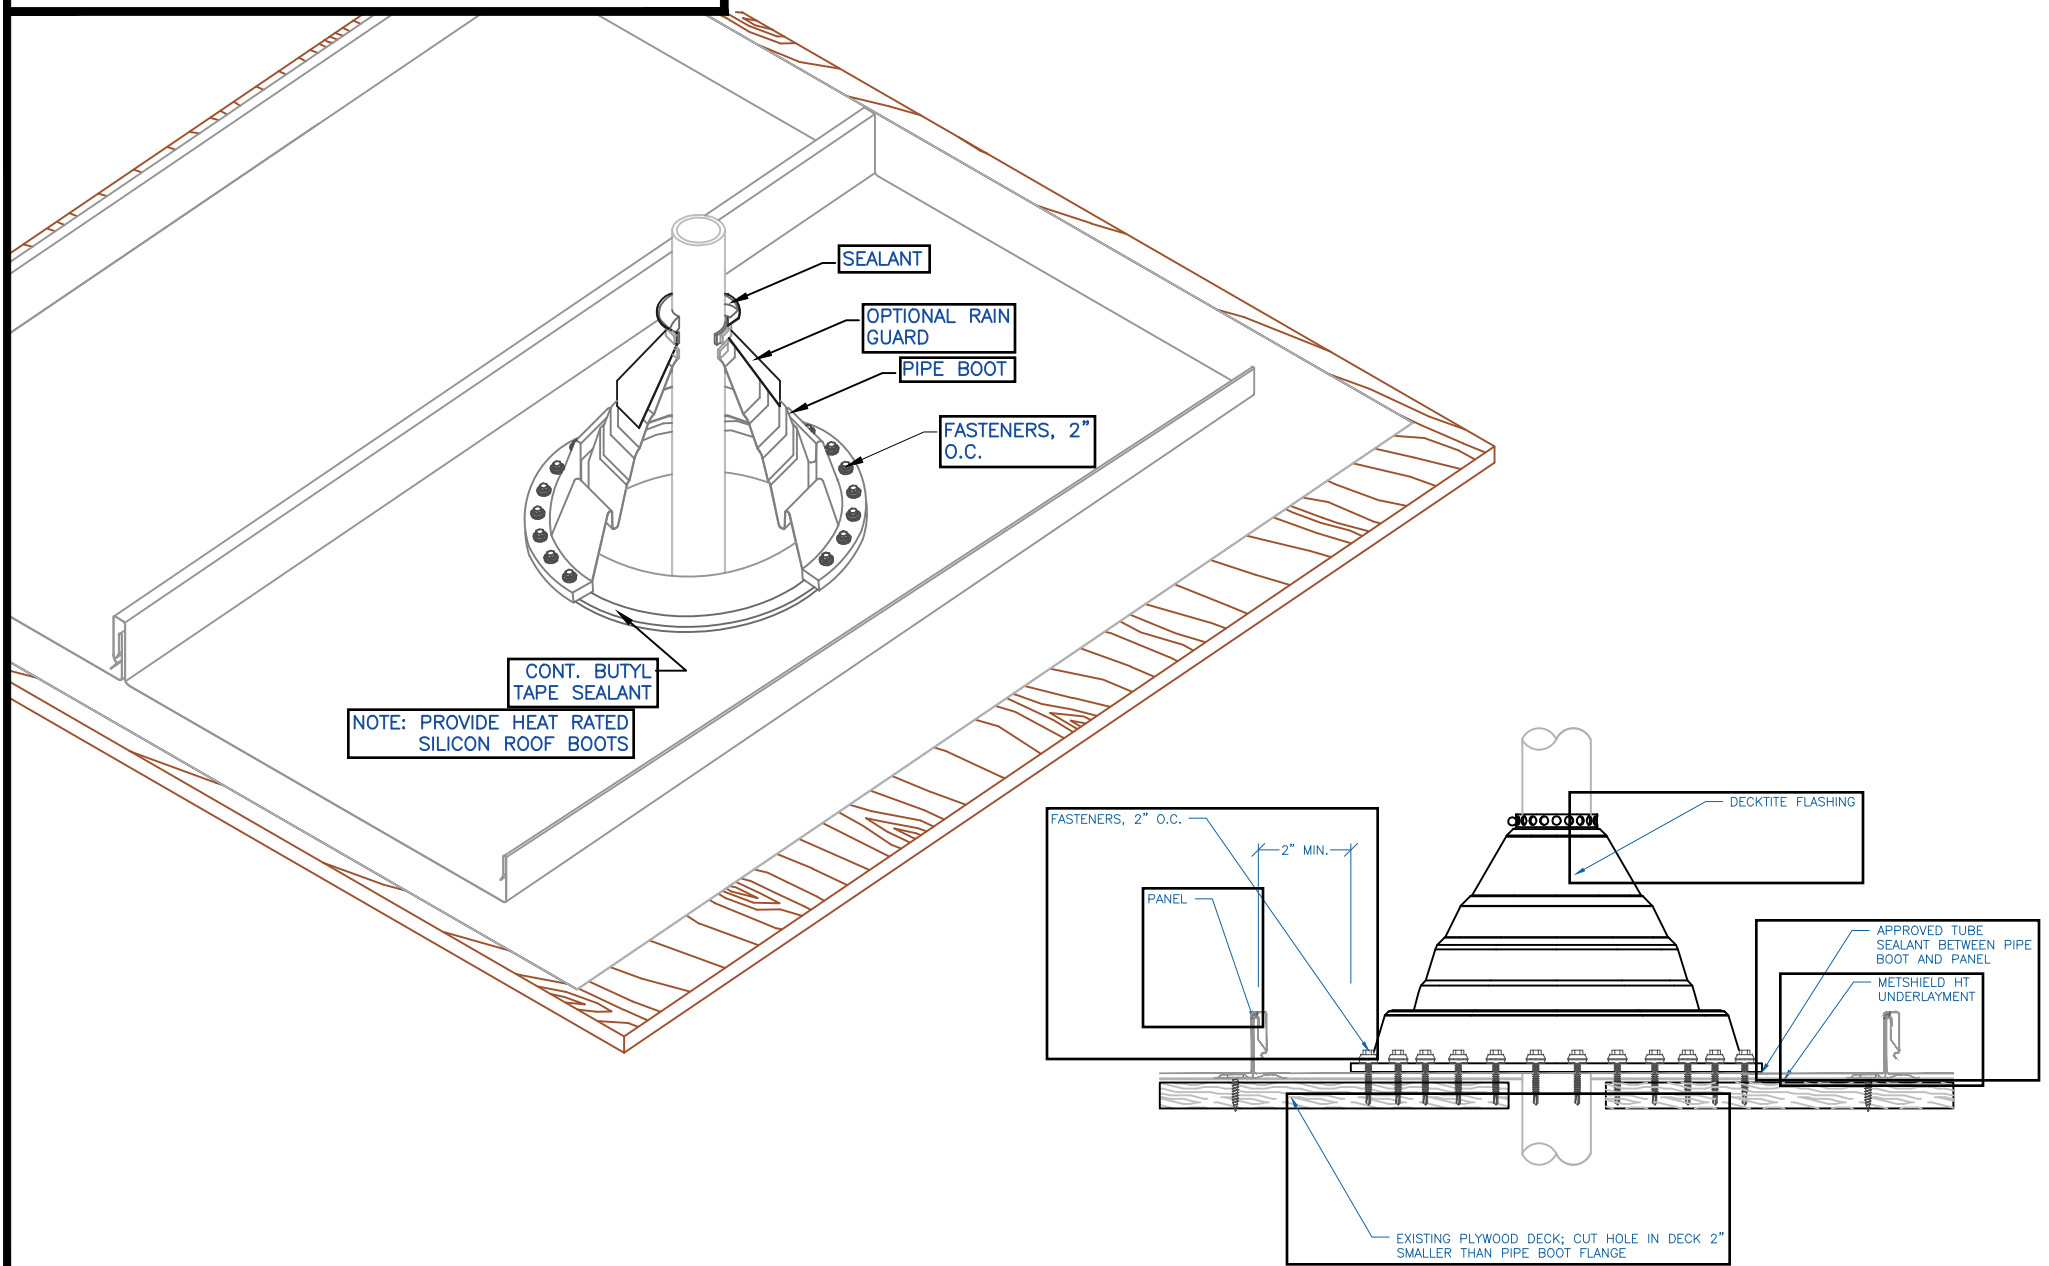

DMC 175S - PLYWOOD

EFFECTIVE DATE: 11-18-19
SUBJECT TO CHANGE WITHOUT NOTICE

PIPE FLASHING DETAIL

SCALE: NTS