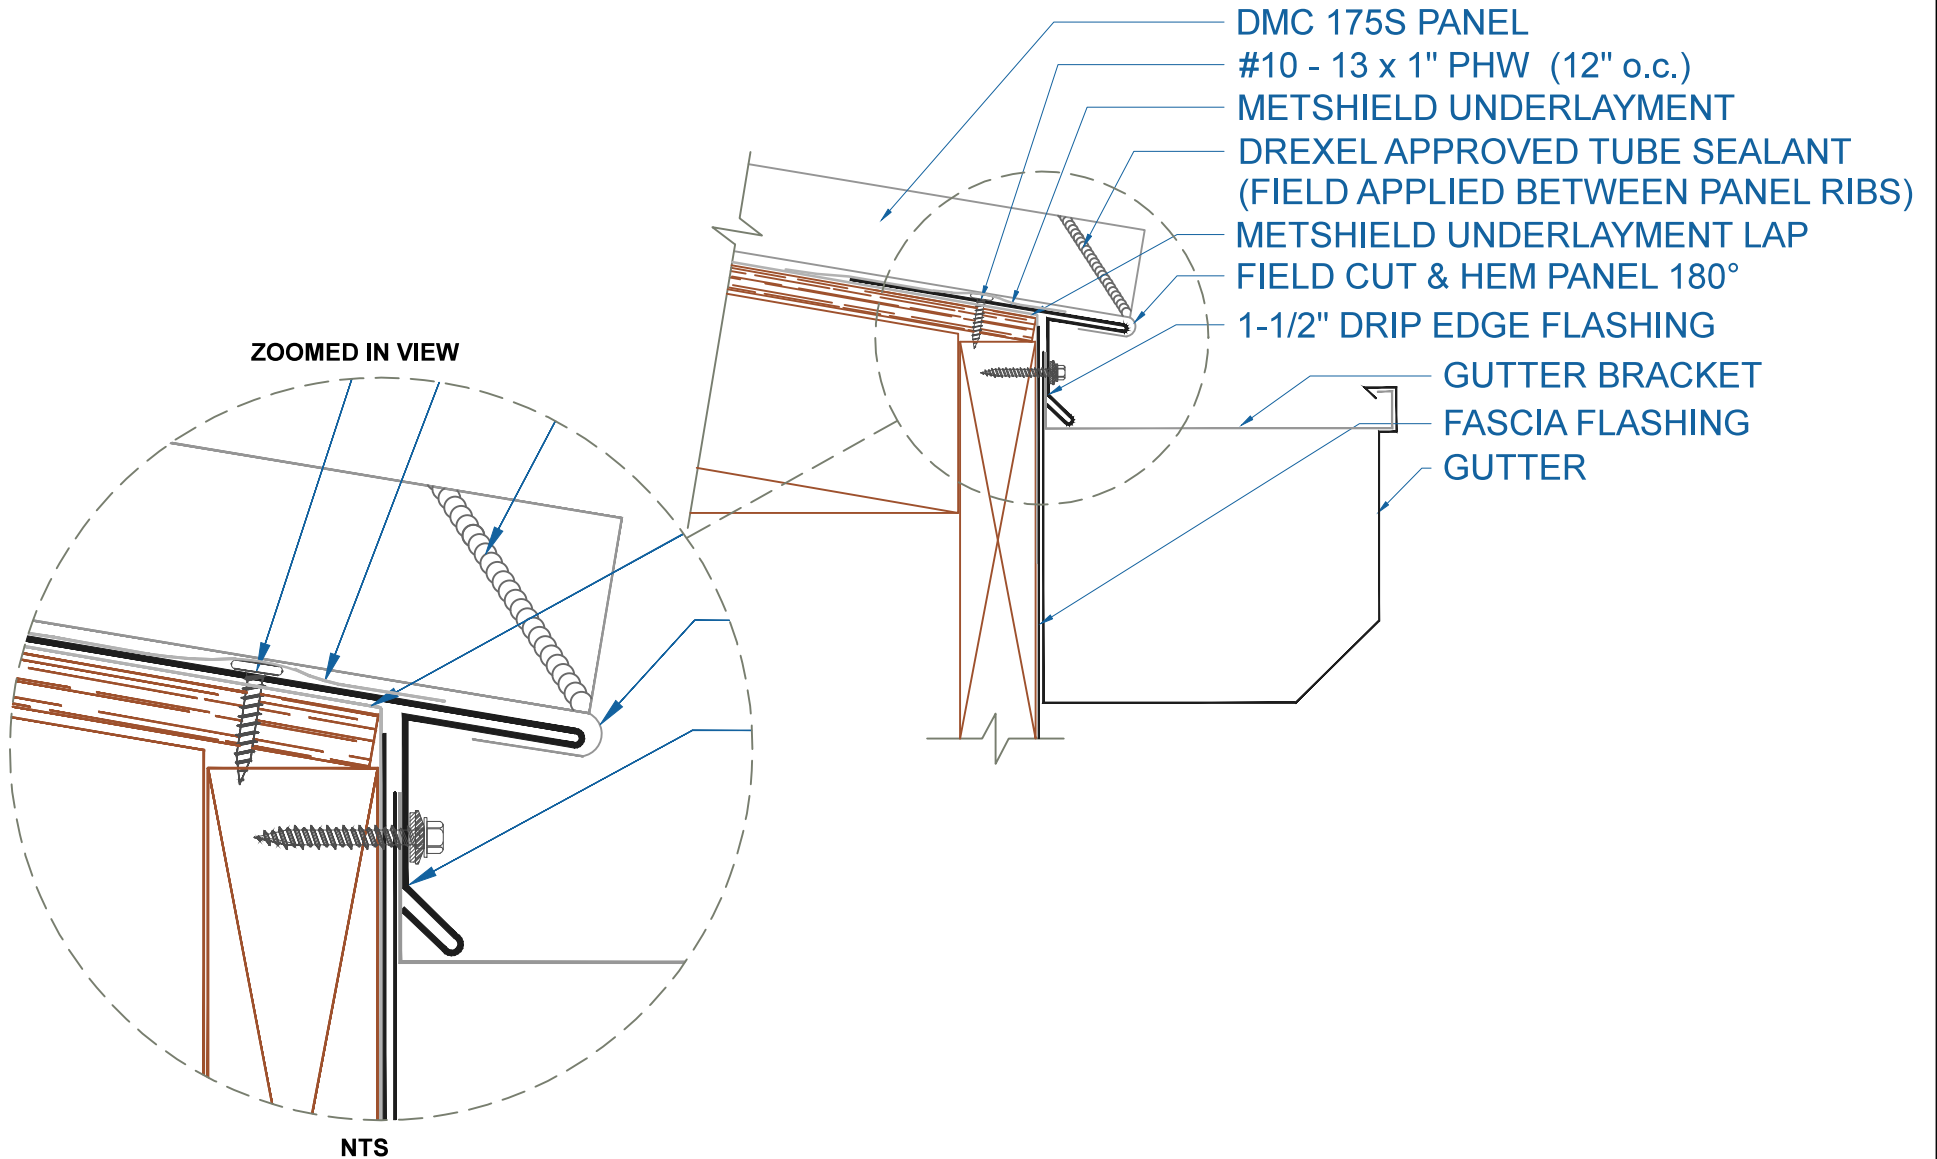

DMC 175S - PLYWOOD

NEWTECH GUTTER W/DRIP EDGE

EFFECTIVE DATE: 12-1-15
SUBJECT TO CHANGE WITHOUT NOTICE

SCALE: 3" = 1'-0"