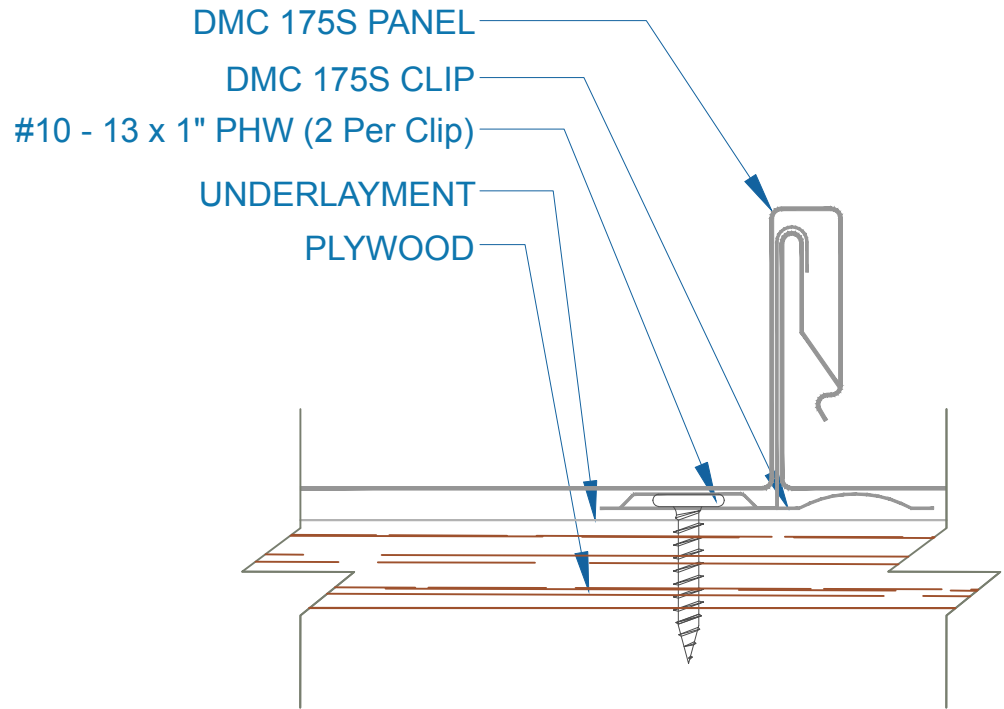

DMC 175S - PLYWOOD

PANEL INSTALLATION

DATE: 08-07-17

SCALE: NTS