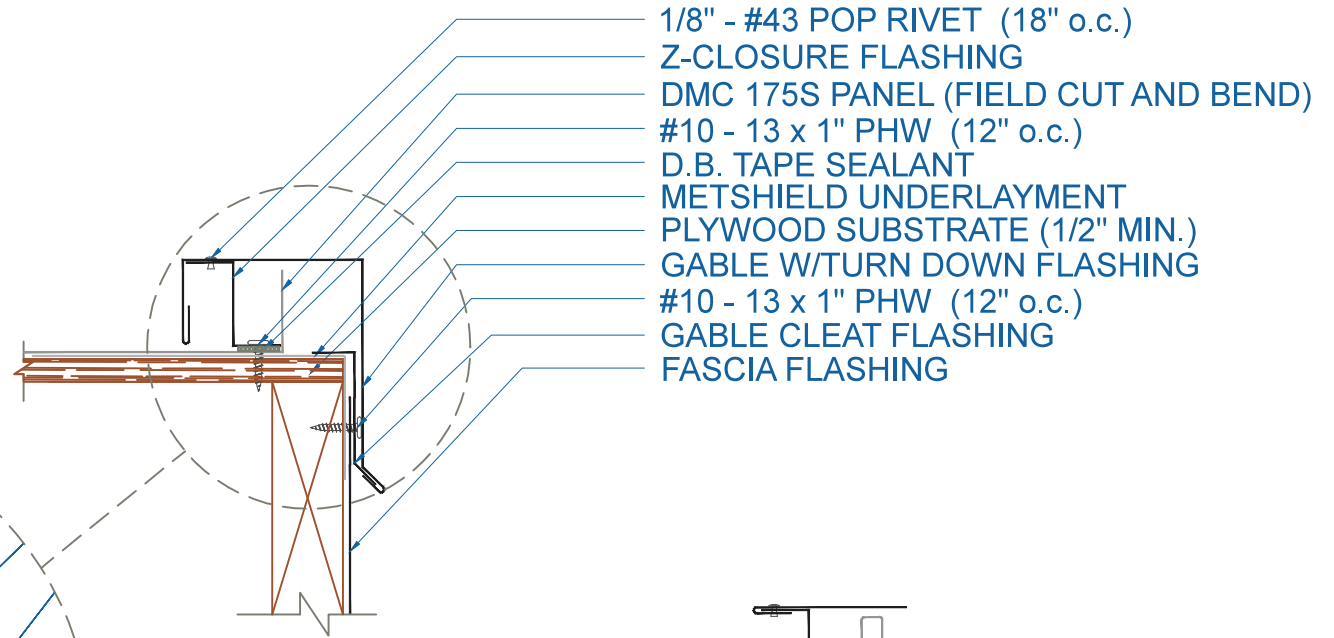

# DMC 175S - PLYWOOD

ZOOMED IN VIEW

NTS

ON MODULE

FLOATING GABLE

## GABLE w/TURN DOWN

SCALE: 3" = 1'-0"

EFFECTIVE DATE: 12-11-12  
 SUBJECT TO CHANGE WITHOUT NOTICE