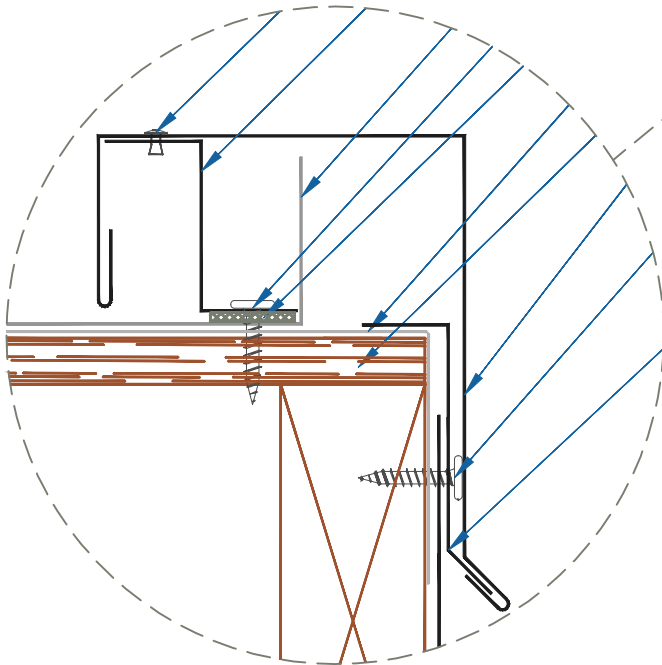

# DMC 175S - PLYWOOD

ZOOMED IN VIEW

NTS

ON MODULE

FLOATING GABLE

## GABLE w/TURN DOWN

SCALE: 3" = 1'-0"

EFFECTIVE DATE: 12-11-12  
 SUBJECT TO CHANGE WITHOUT NOTICE