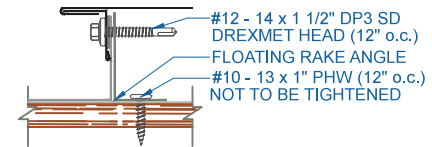

# DMC 175S - PLYWOOD

ZOOMED IN VIEW

NTS

ON MODULE

FLOATING GABLE

## GABLE w/TURN DOWN

SCALE: 3" = 1'-0"

EFFECTIVE DATE: 12-11-12  
 SUBJECT TO CHANGE WITHOUT NOTICE