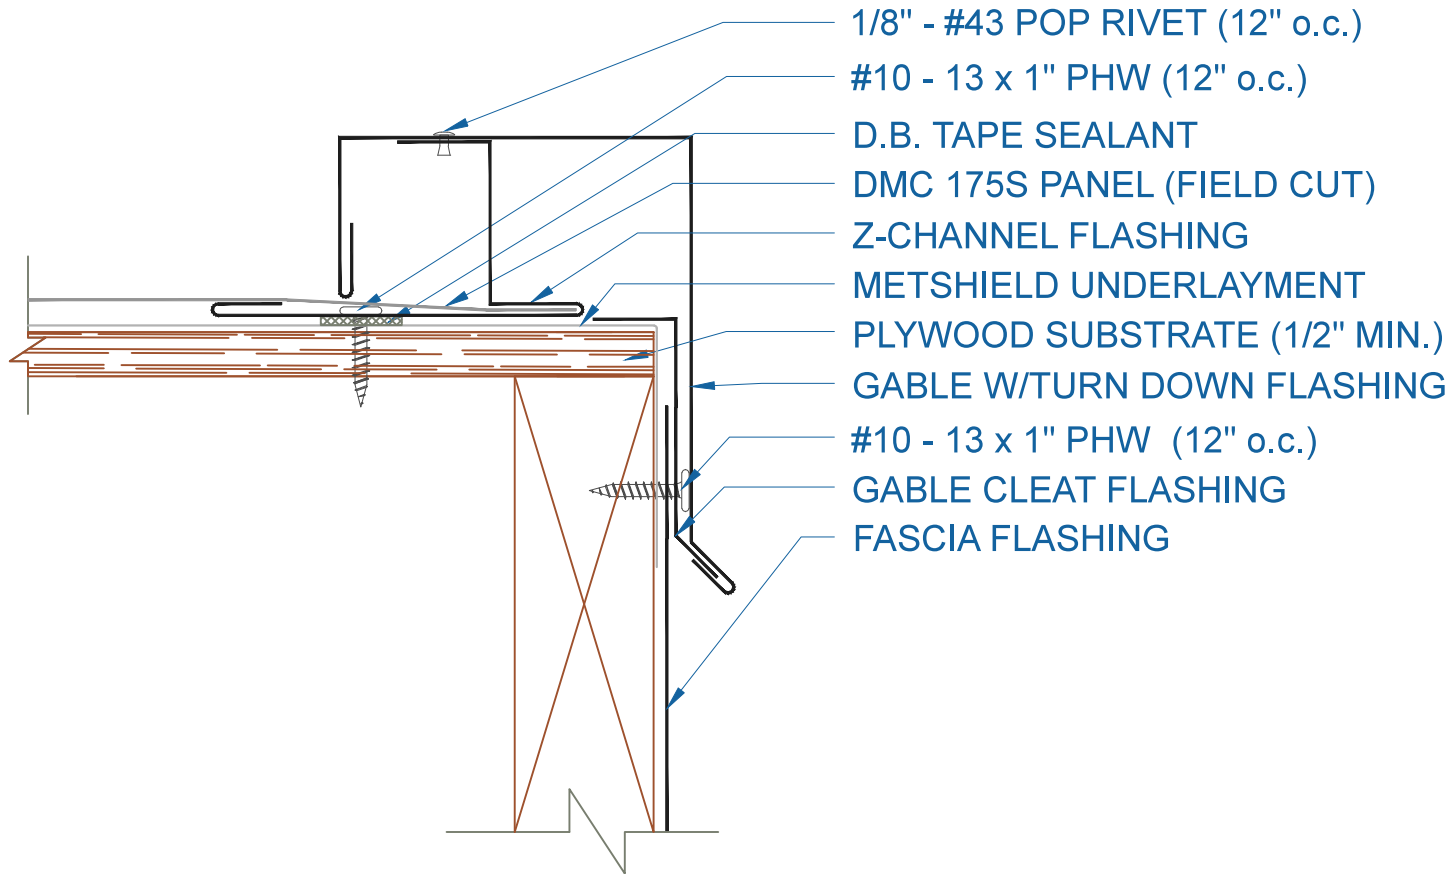

# DMC 175S - PLYWOOD

## GABLE-FLOATING w/TURN DOWN

EFFECTIVE DATE: 11-10-15  
SUBJECT TO CHANGE WITHOUT NOTICE

SCALE: 6" = 1'-0"