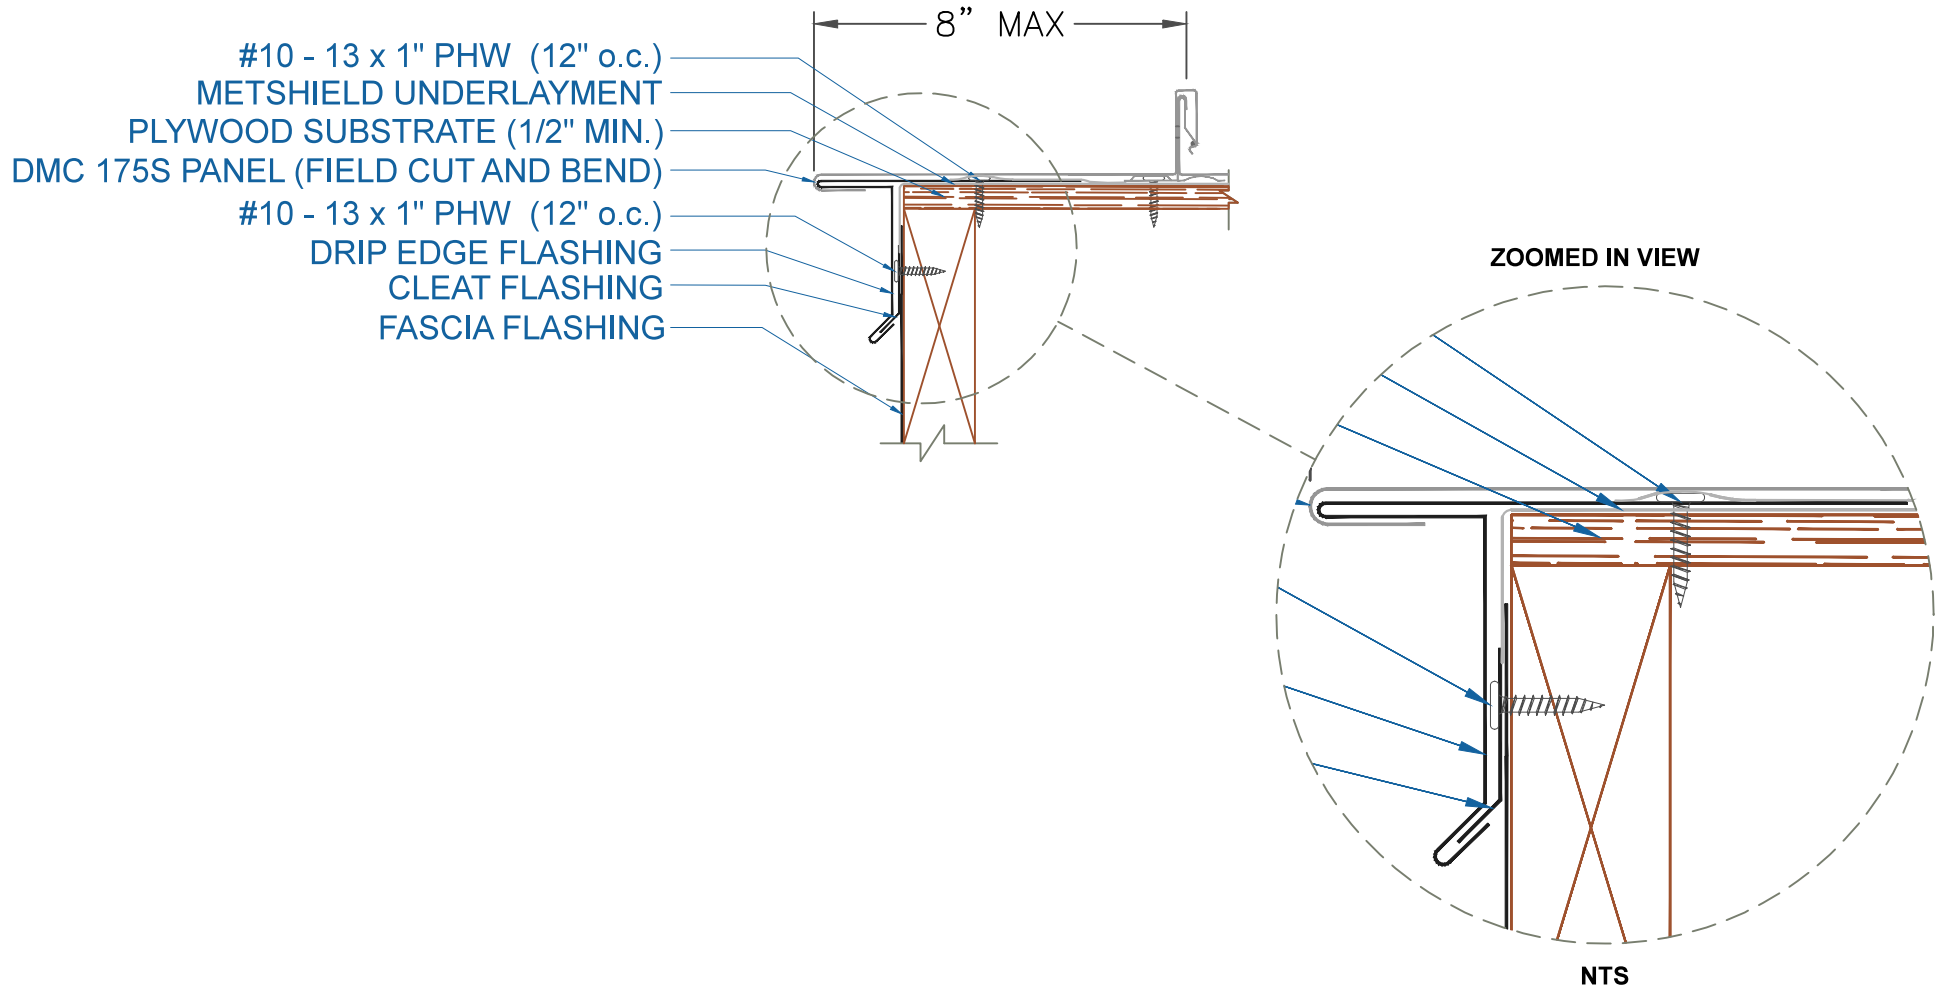

DMC 175S - PLYWOOD

GABLE ALTERNATE / CURVED

SCALE: 3" = 1'-0"

EFFECTIVE DATE: 12-12-12
SUBJECT TO CHANGE WITHOUT NOTICE