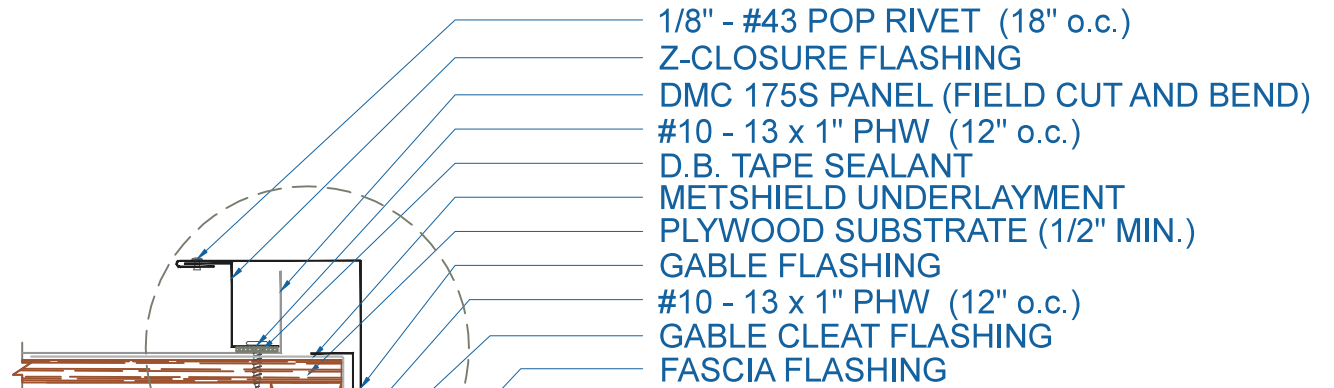

DMC 175S - PLYWOOD

ZOOMED IN VIEW

NTS

ON MODULE

- #12 - 14 x 1 1/2" DP3 SD DREXMET HEAD (12" o.c.)
- FLOATING RAKE ANGLE
- #10 - 13 x 1" PHW (12" o.c.)
- NOT TO BE TIGHTENED

FLOATING GABLE

EFFECTIVE DATE: 12-11-12
SUBJECT TO CHANGE WITHOUT NOTICE

GABLE

SCALE: 3" = 1'-0"