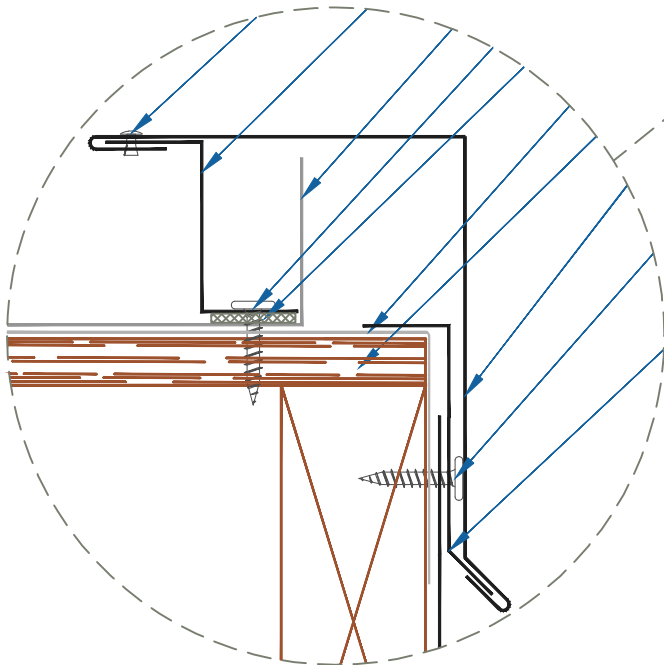

DMC 175S - PLYWOOD

ZOOMED IN VIEW

NTS

ON MODULE

- #12 - 14 x 1 1/2" DP3 SD DREXMET HEAD (12" o.c.)
- FLOATING RAKE ANGLE
- #10 - 13 x 1" PHW (12" o.c.)
- NOT TO BE TIGHTENED

FLOATING GABLE

EFFECTIVE DATE: 12-11-12
SUBJECT TO CHANGE WITHOUT NOTICE

GABLE

SCALE: 3" = 1'-0"