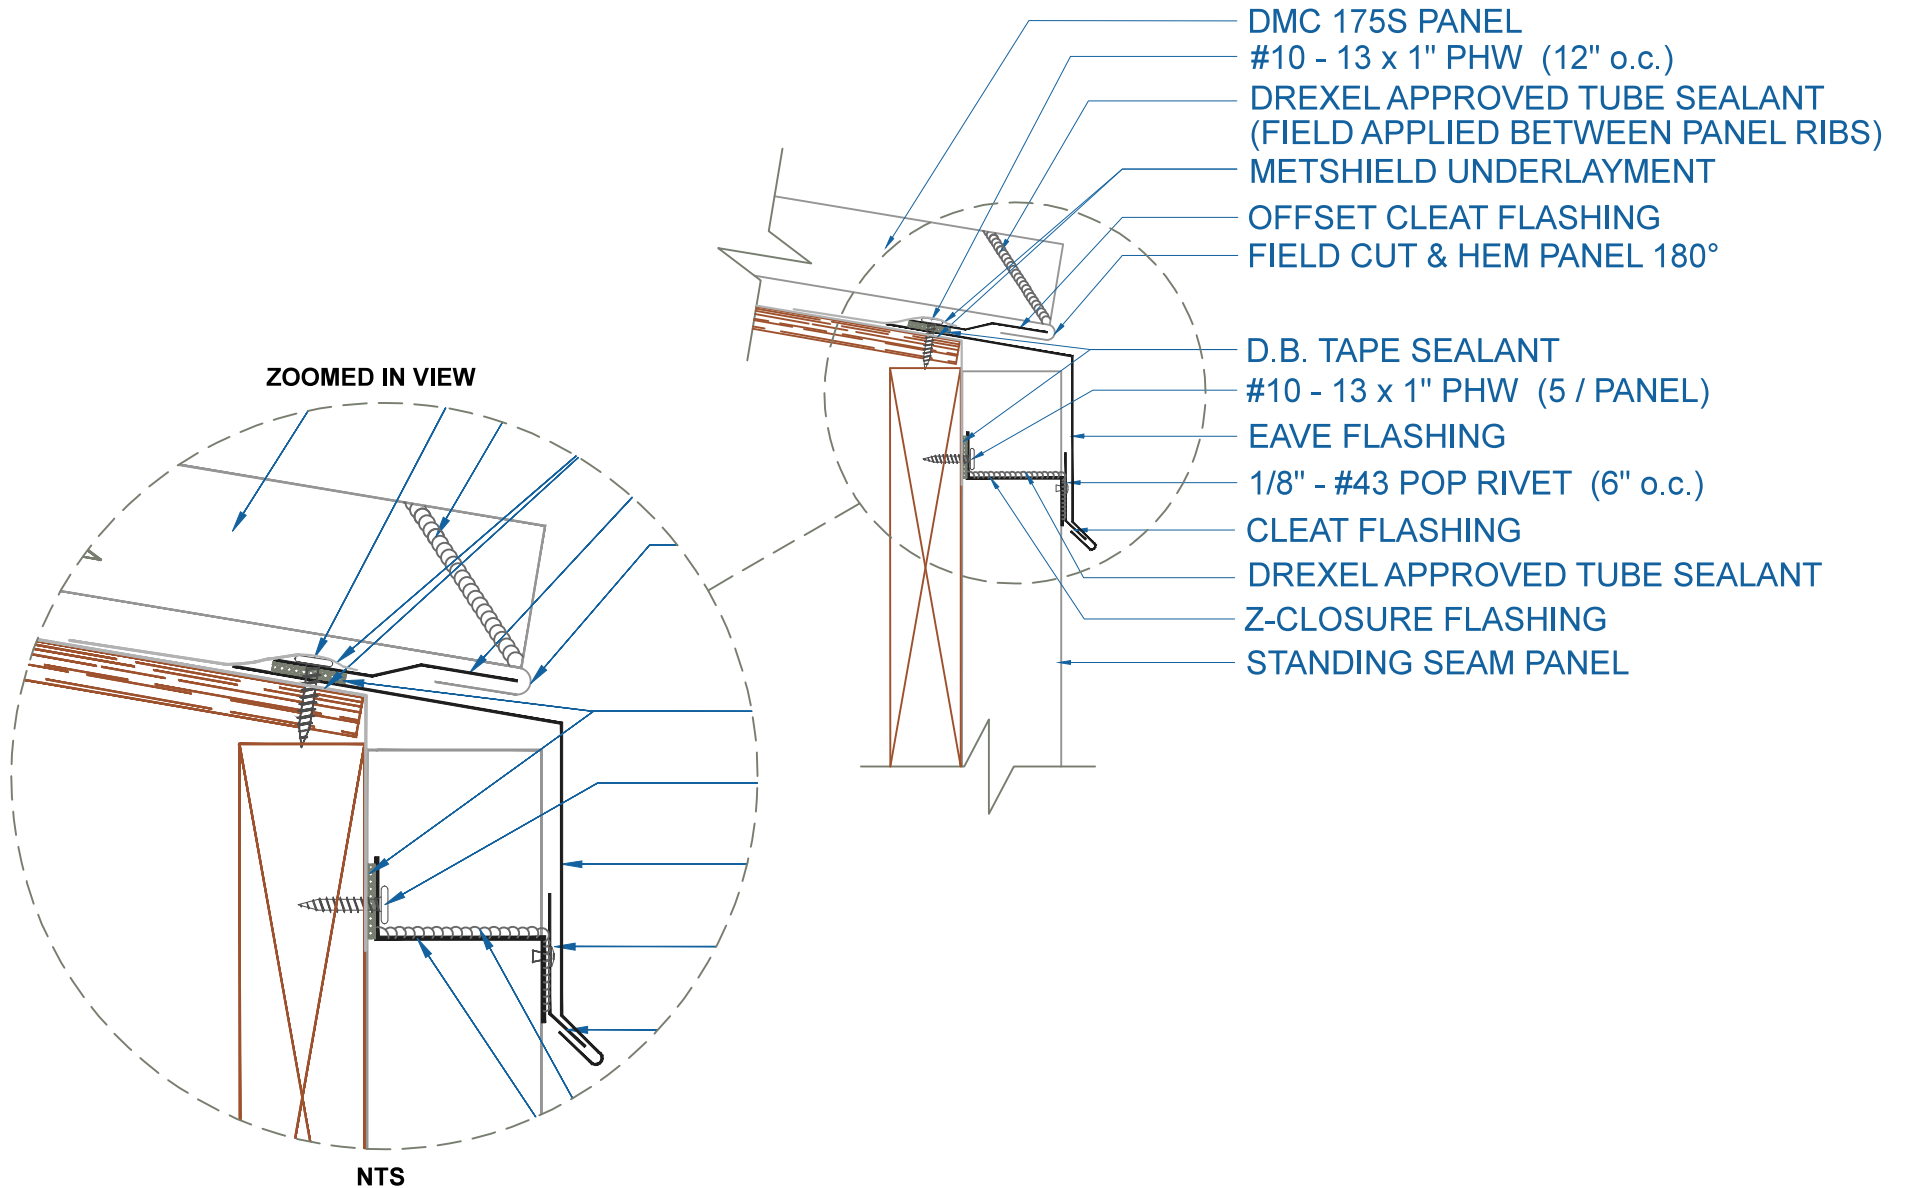

DMC 175S - PLYWOOD

EAVE w/STANDING SEAM PANEL

SCALE: 3" = 1'-0"

EFFECTIVE DATE: 12-11-12
SUBJECT TO CHANGE WITHOUT NOTICE