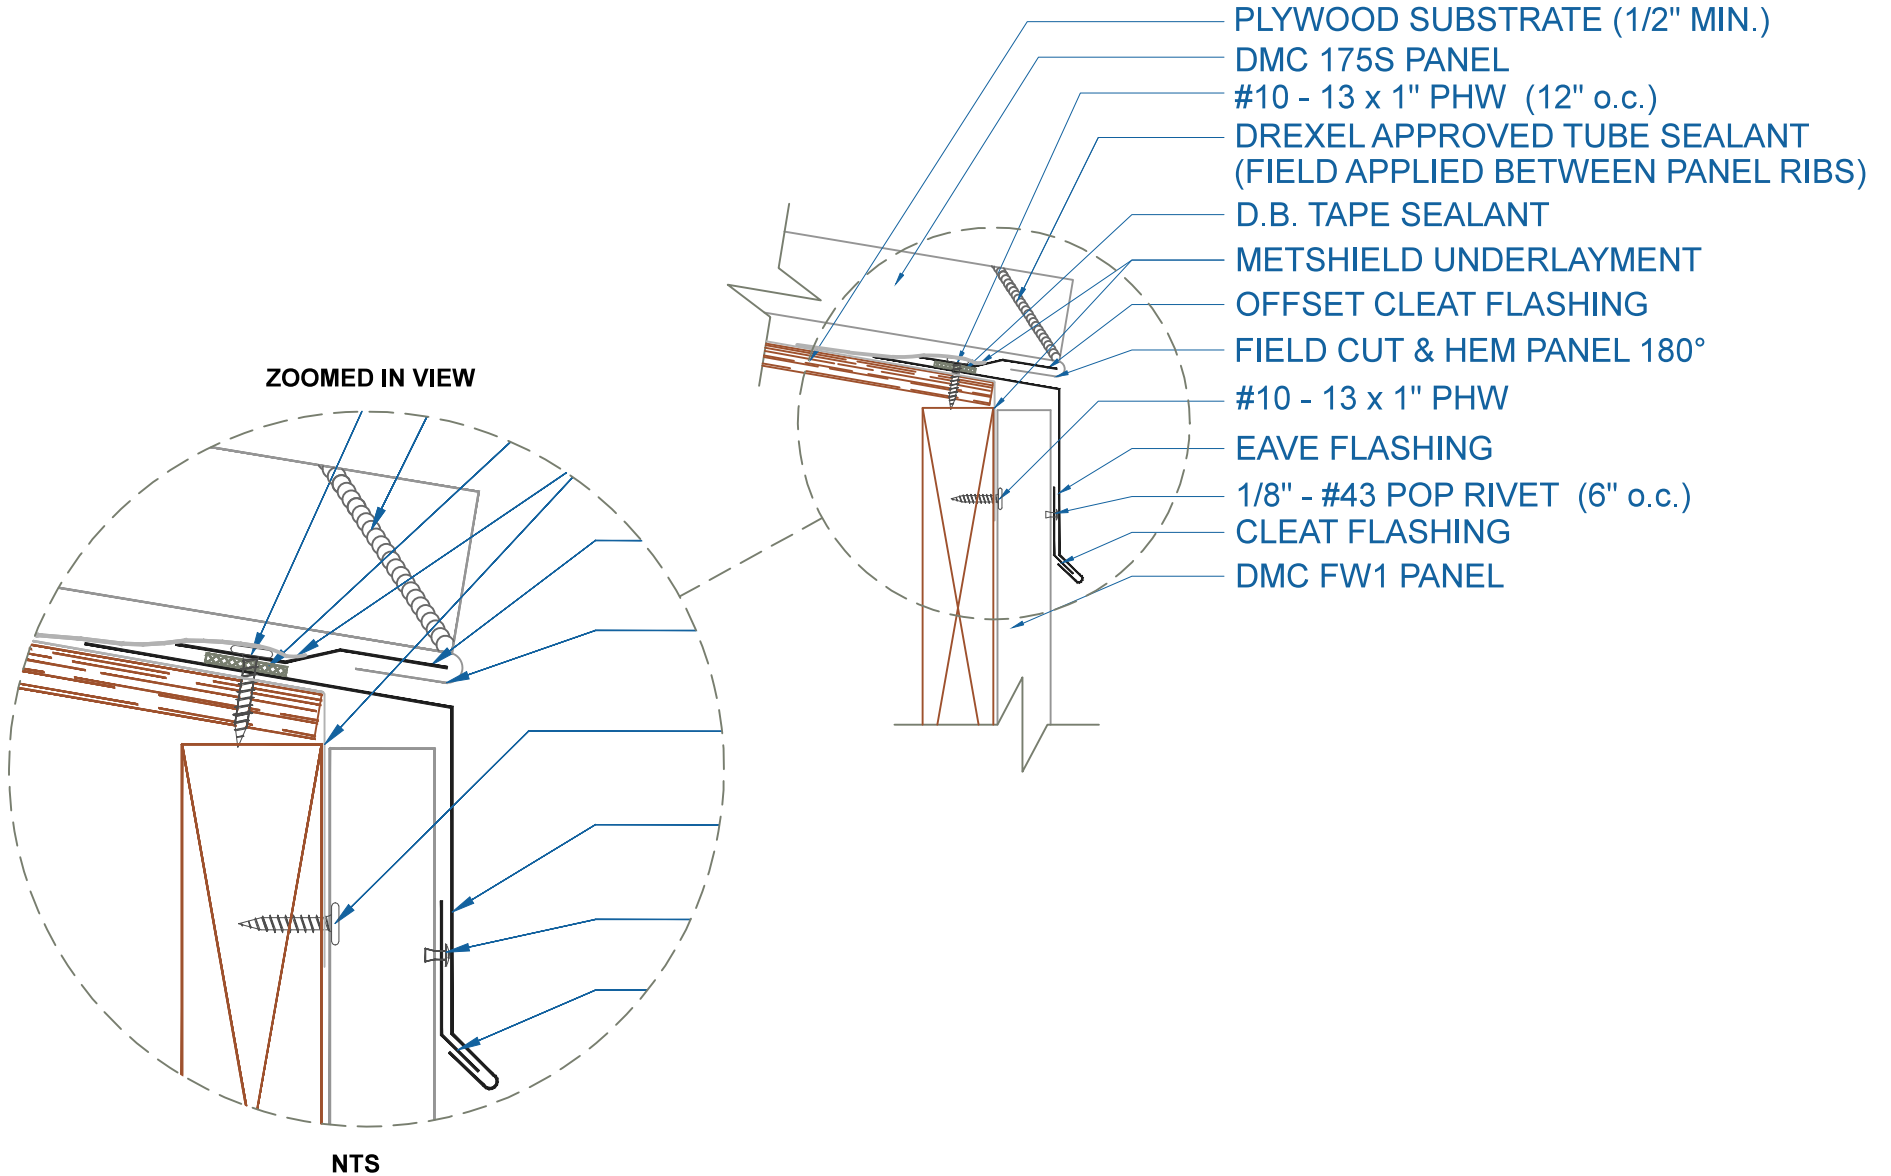

DMC 175S - PLYWOOD

EAVE w/FLUSH PANEL

SCALE: 3" = 1'-0"