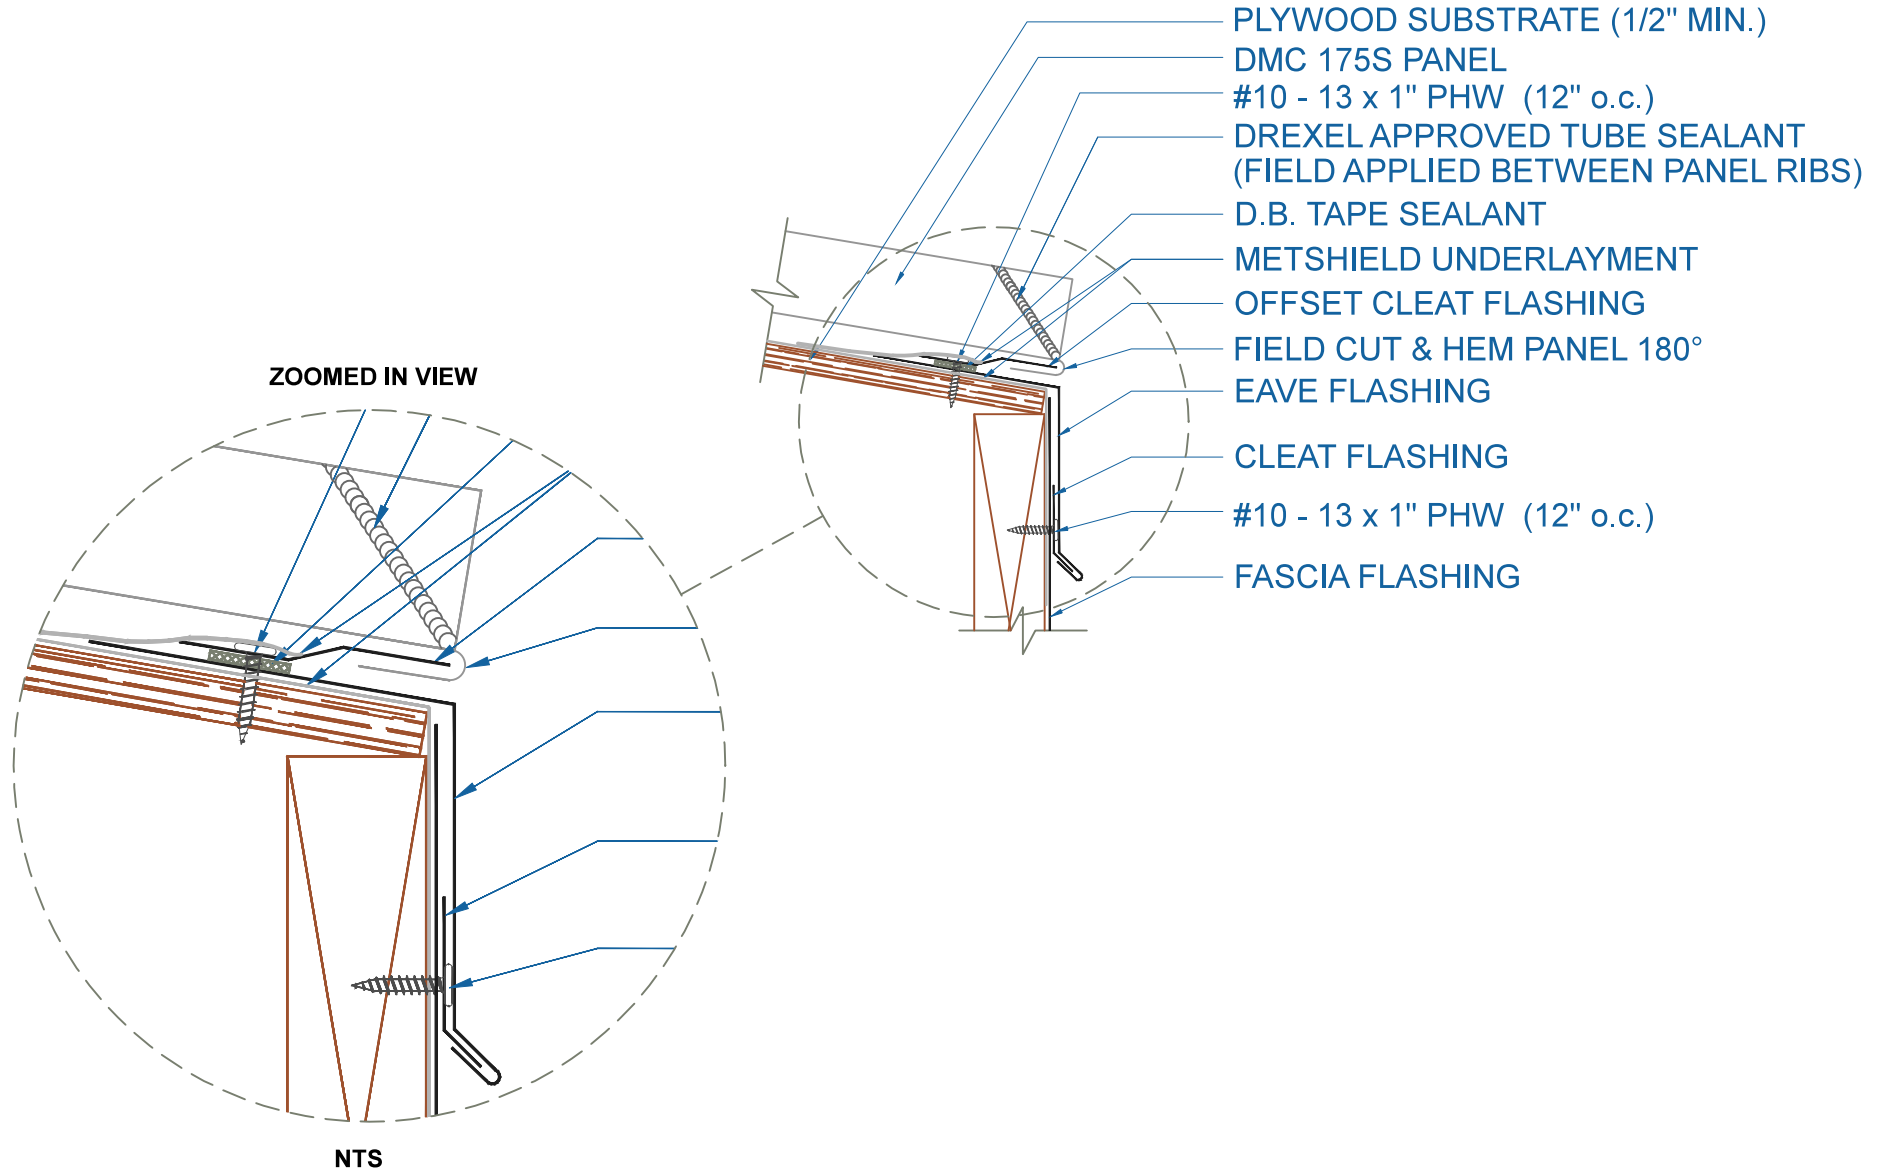

# DMC 175S - PLYWOOD

## EAVE w/CLEAT

SCALE: 3" = 1'-0"

EFFECTIVE DATE: 09-10-15  
SUBJECT TO CHANGE WITHOUT NOTICE