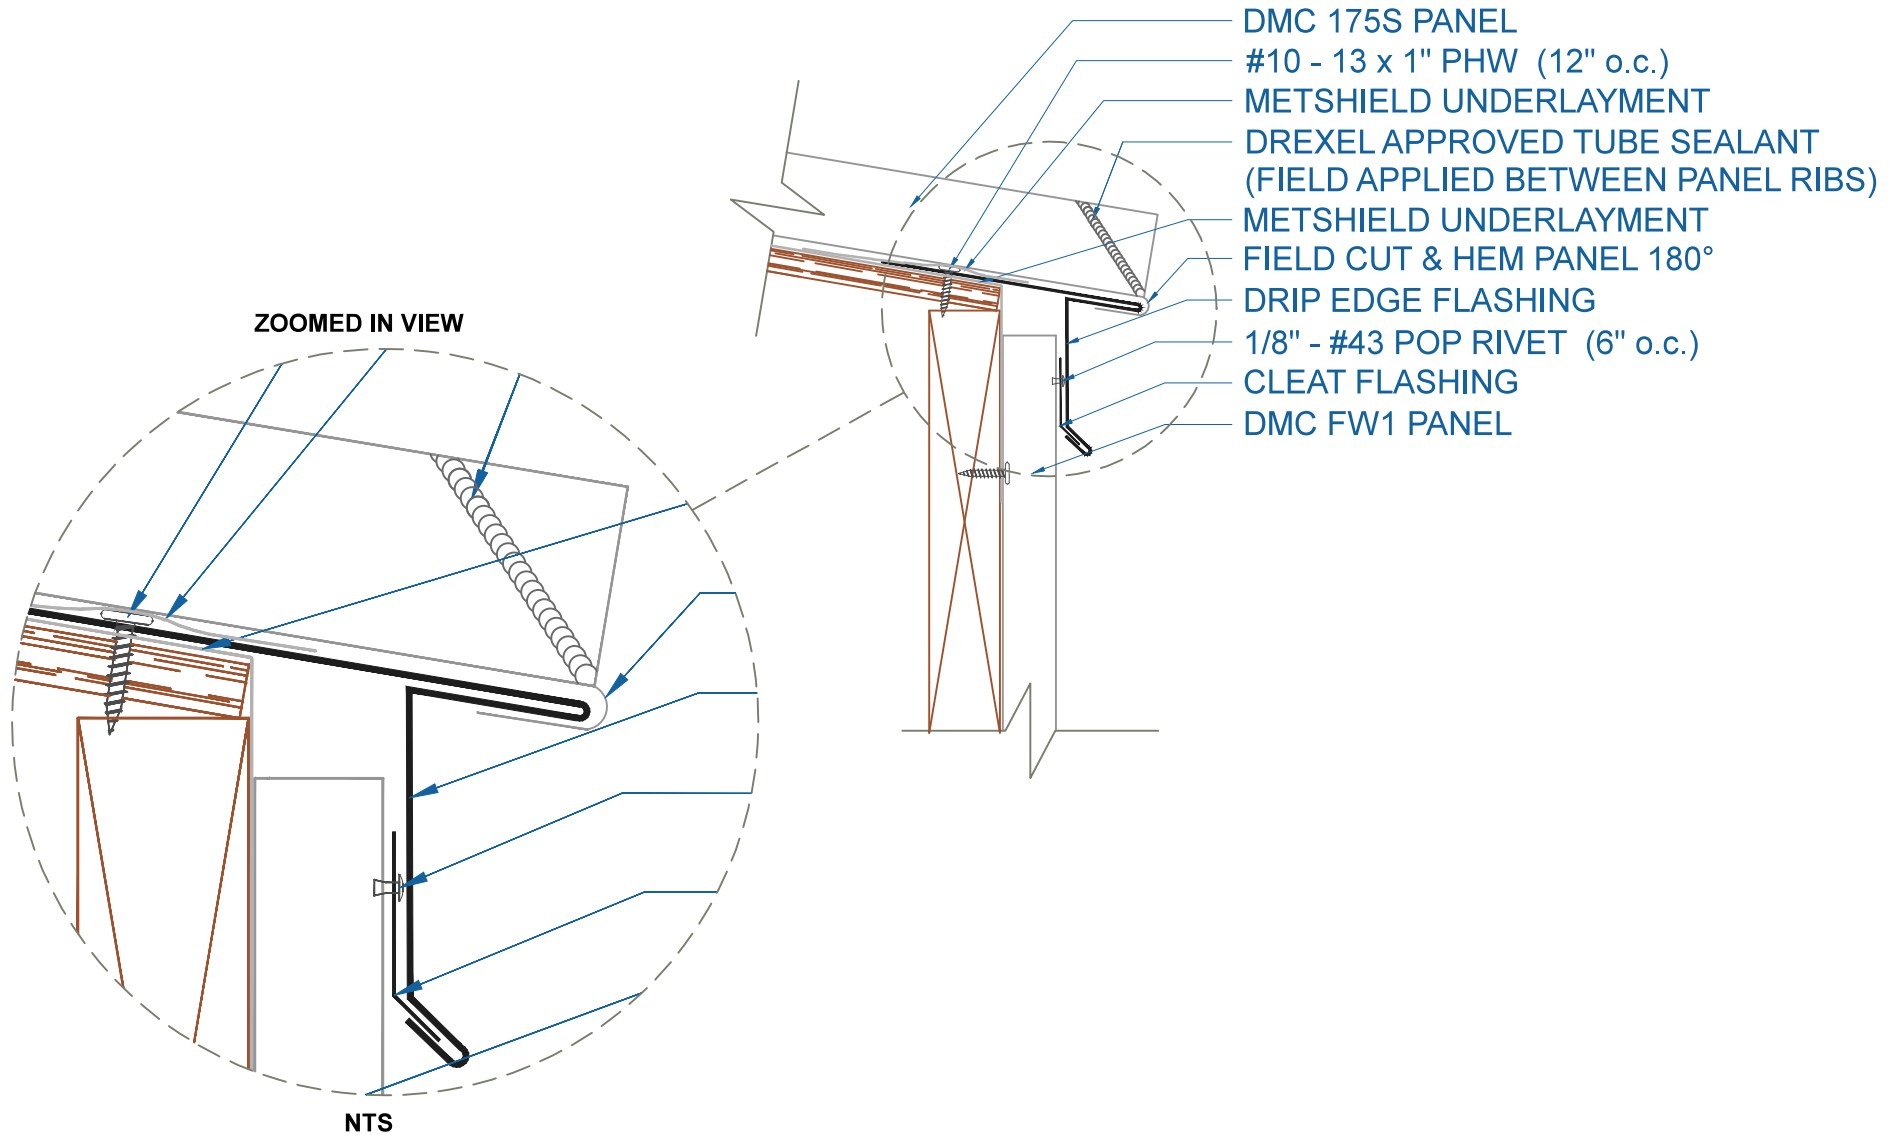

# DMC 175S - PLYWOOD

## DRIP EDGE w/FLUSH PANEL

SCALE: 3" = 1'-0"

EFFECTIVE DATE: 12-11-12  
SUBJECT TO CHANGE WITHOUT NOTICE