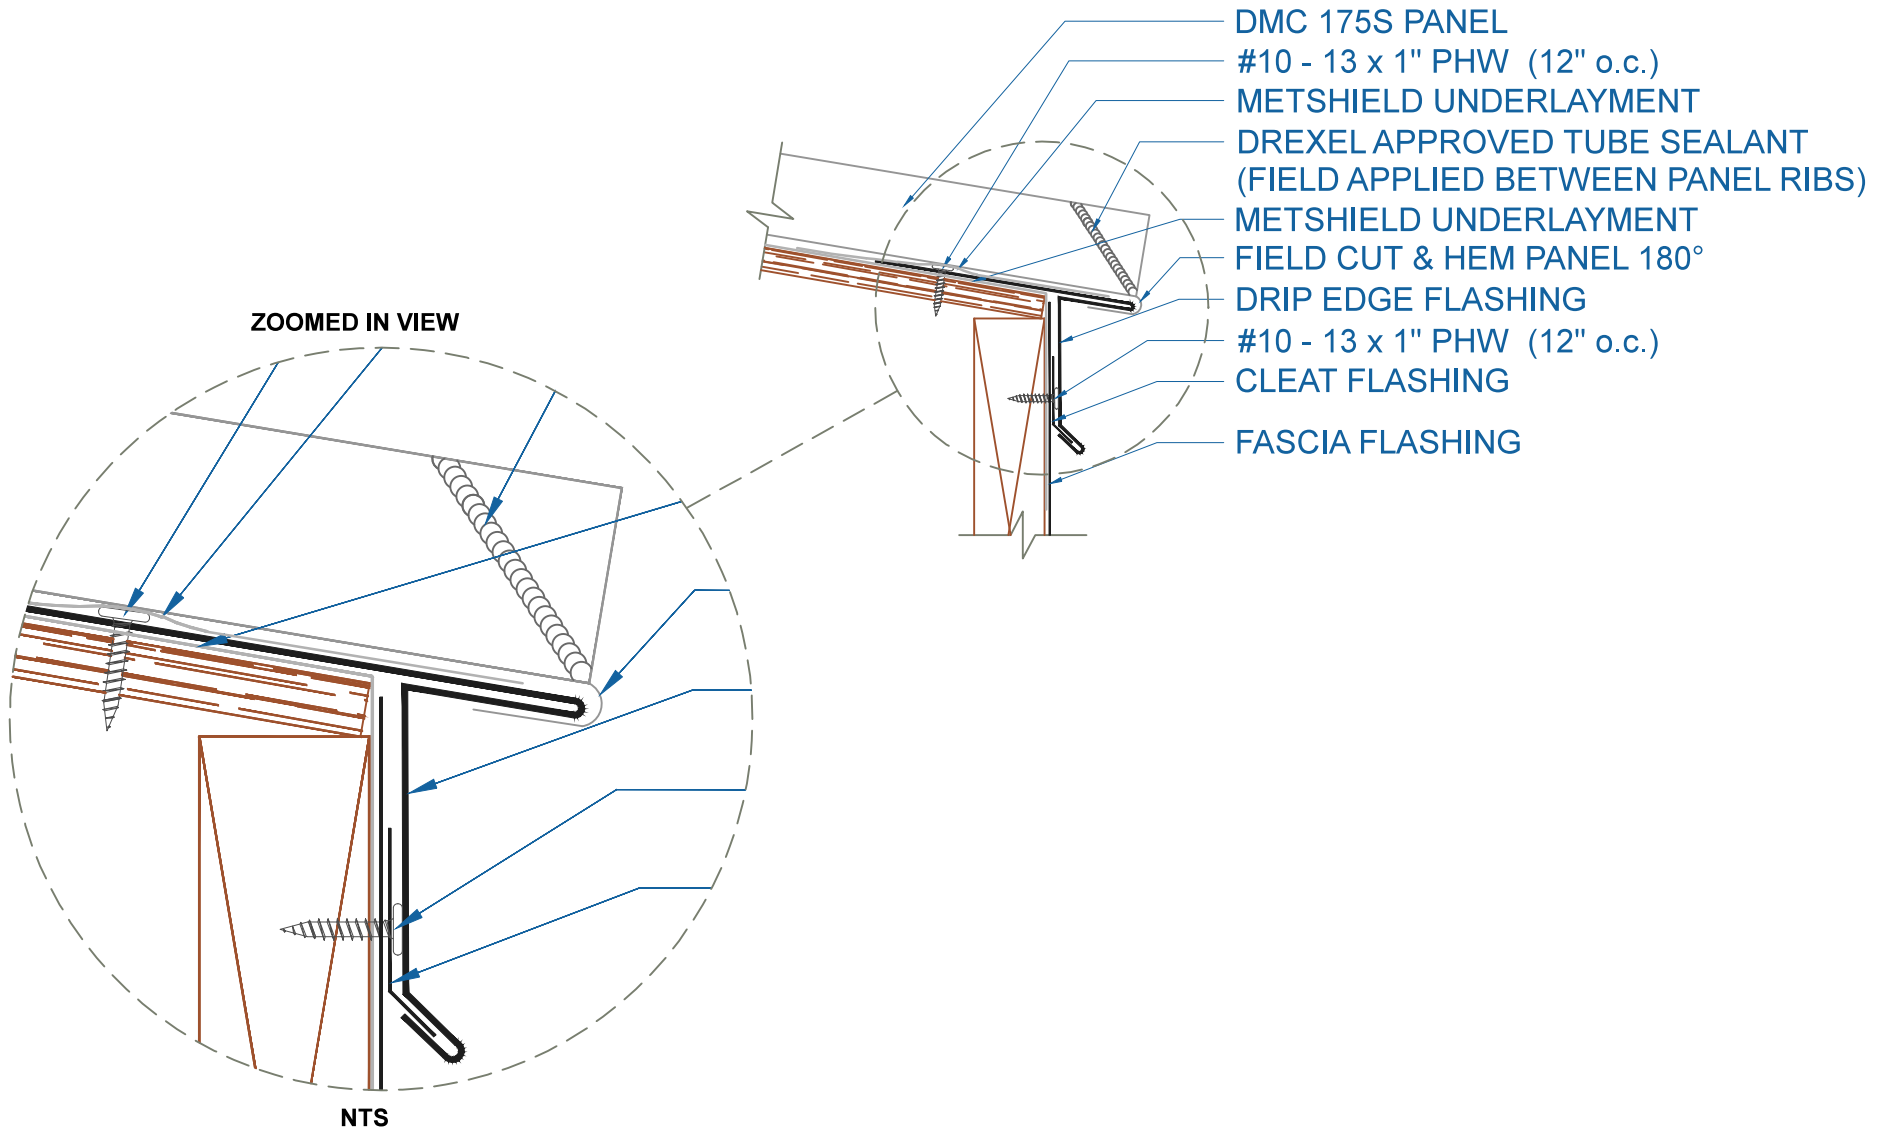

DMC 175S - PLYWOOD

DRIP EDGE w/CLEAT

EFFECTIVE DATE: 09-10-15
SUBJECT TO CHANGE WITHOUT NOTICE

SCALE: 3" = 1'-0"