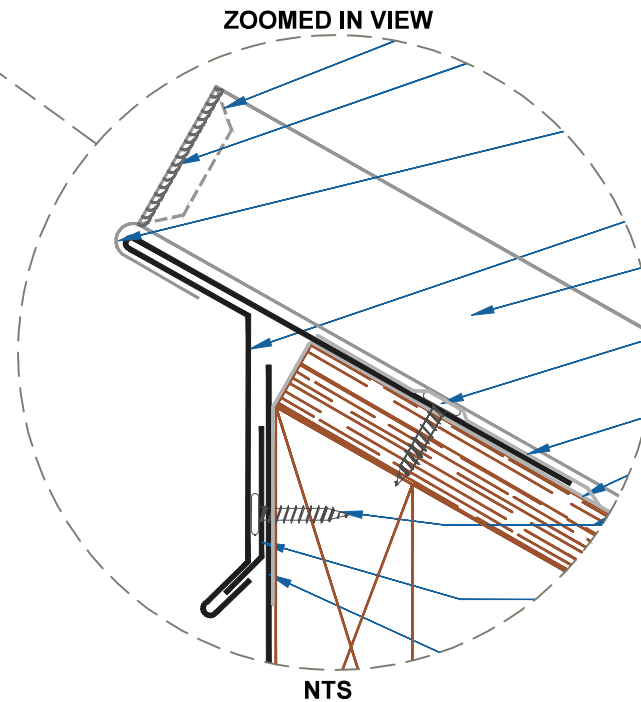

# DMC 175S - PLYWOOD

## DRIP EDGE PEAK

SCALE: 3" = 1'-0"

EFFECTIVE DATE: 12-12-12  
SUBJECT TO CHANGE WITHOUT NOTICE