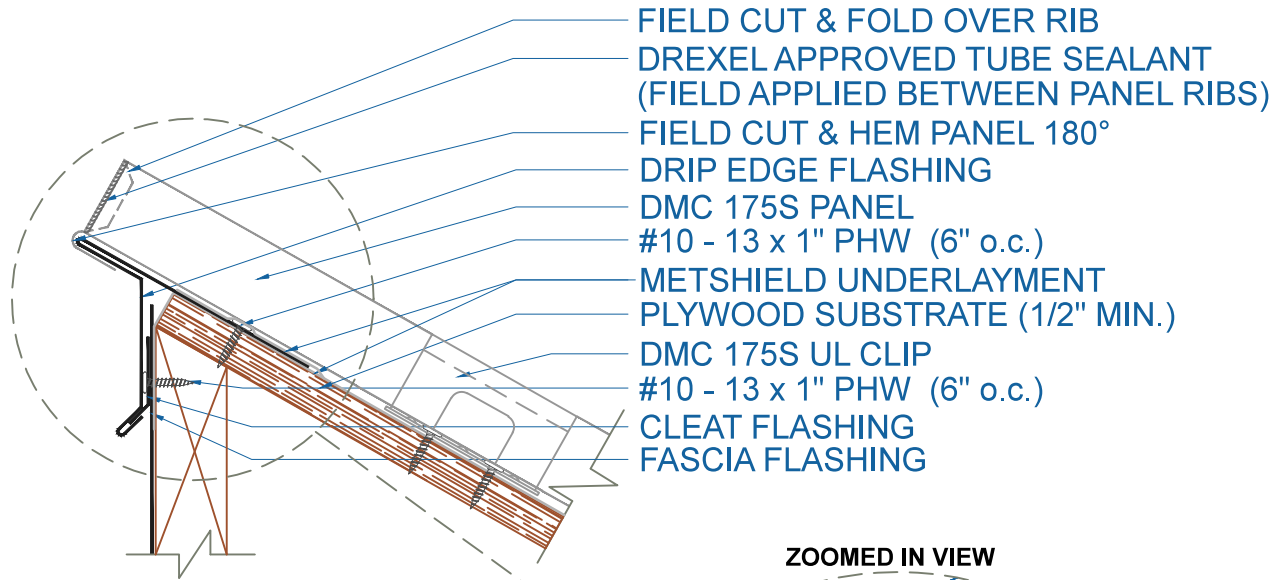

# DMC 175S - PLYWOOD

## DRIP EDGE PEAK

SCALE: 3" = 1'-0"

EFFECTIVE DATE: 12-12-12  
SUBJECT TO CHANGE WITHOUT NOTICE