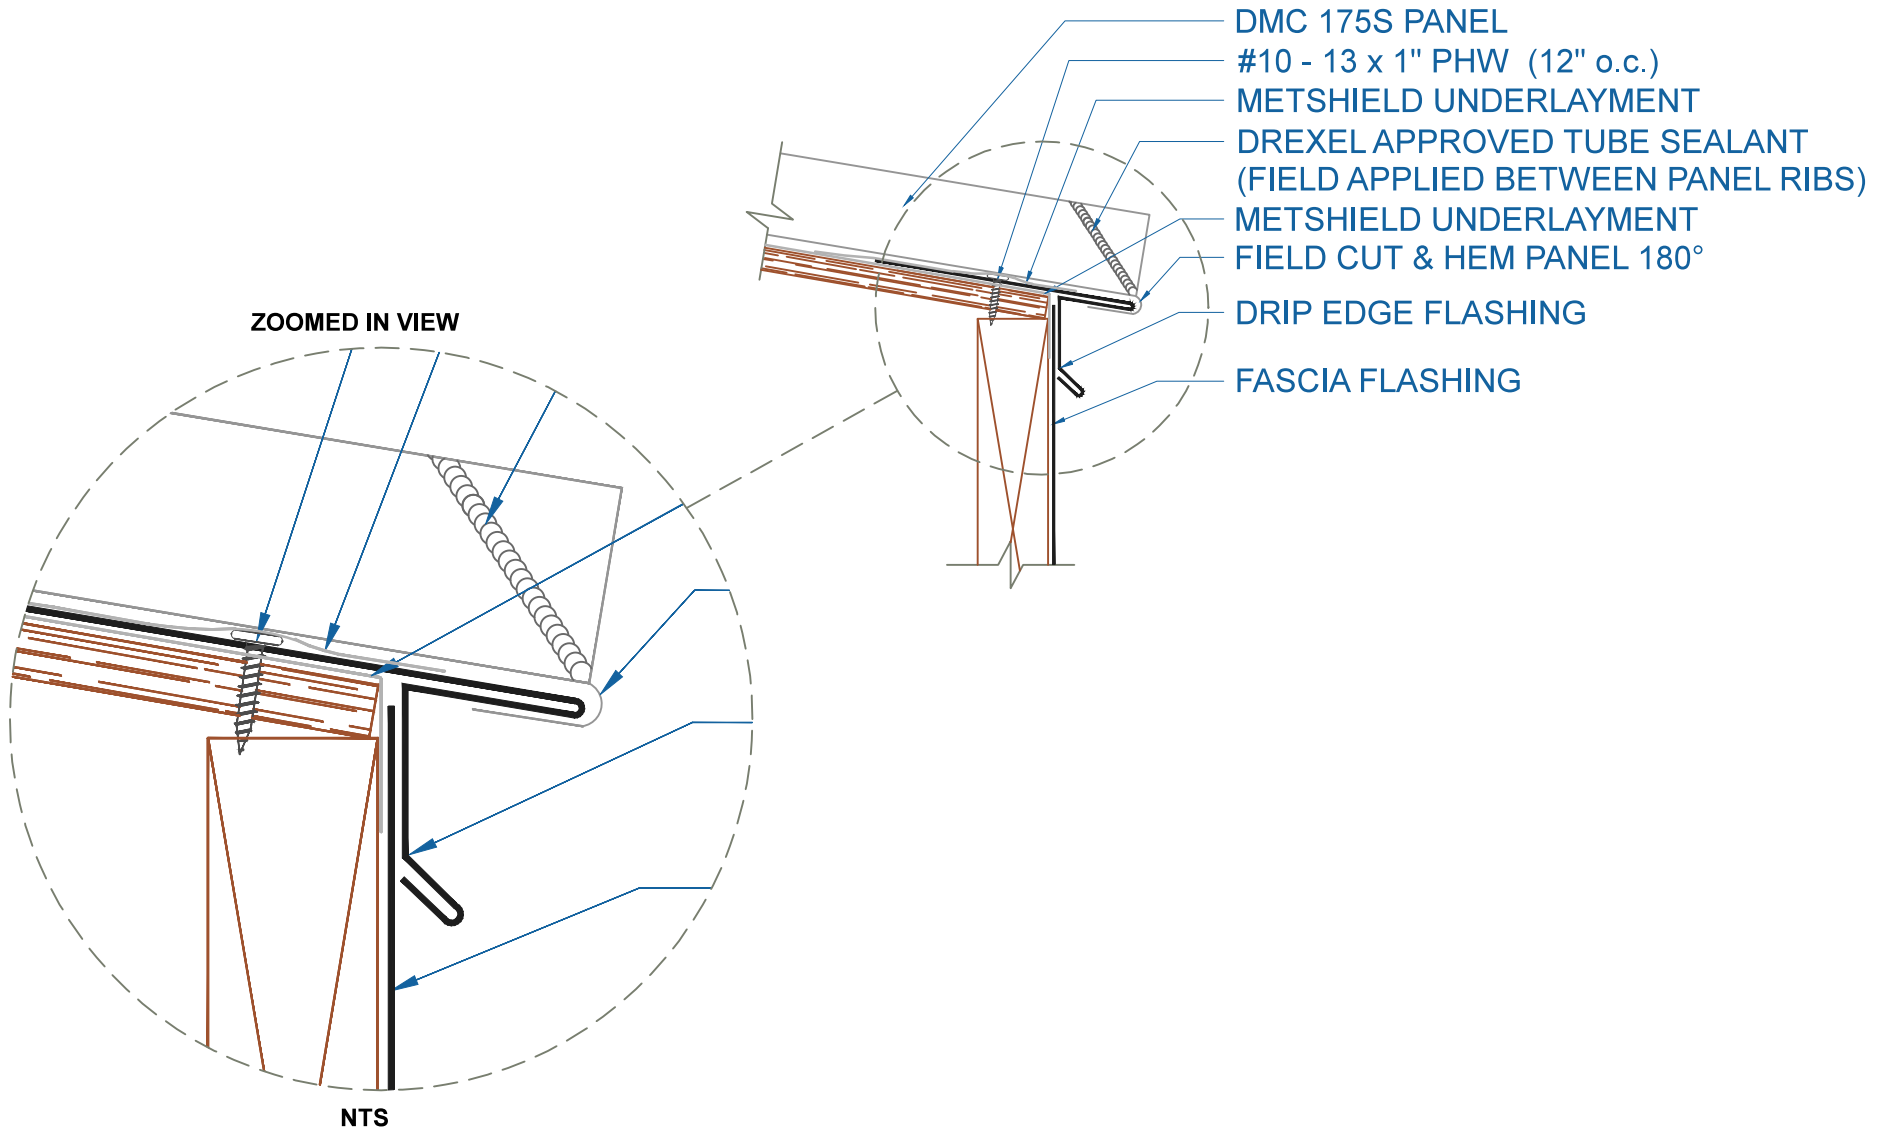

DMC 175S - PLYWOOD

EFFECTIVE DATE: 09-10-15
SUBJECT TO CHANGE WITHOUT NOTICE

DRIP EDGE

SCALE: 3" = 1'-0"