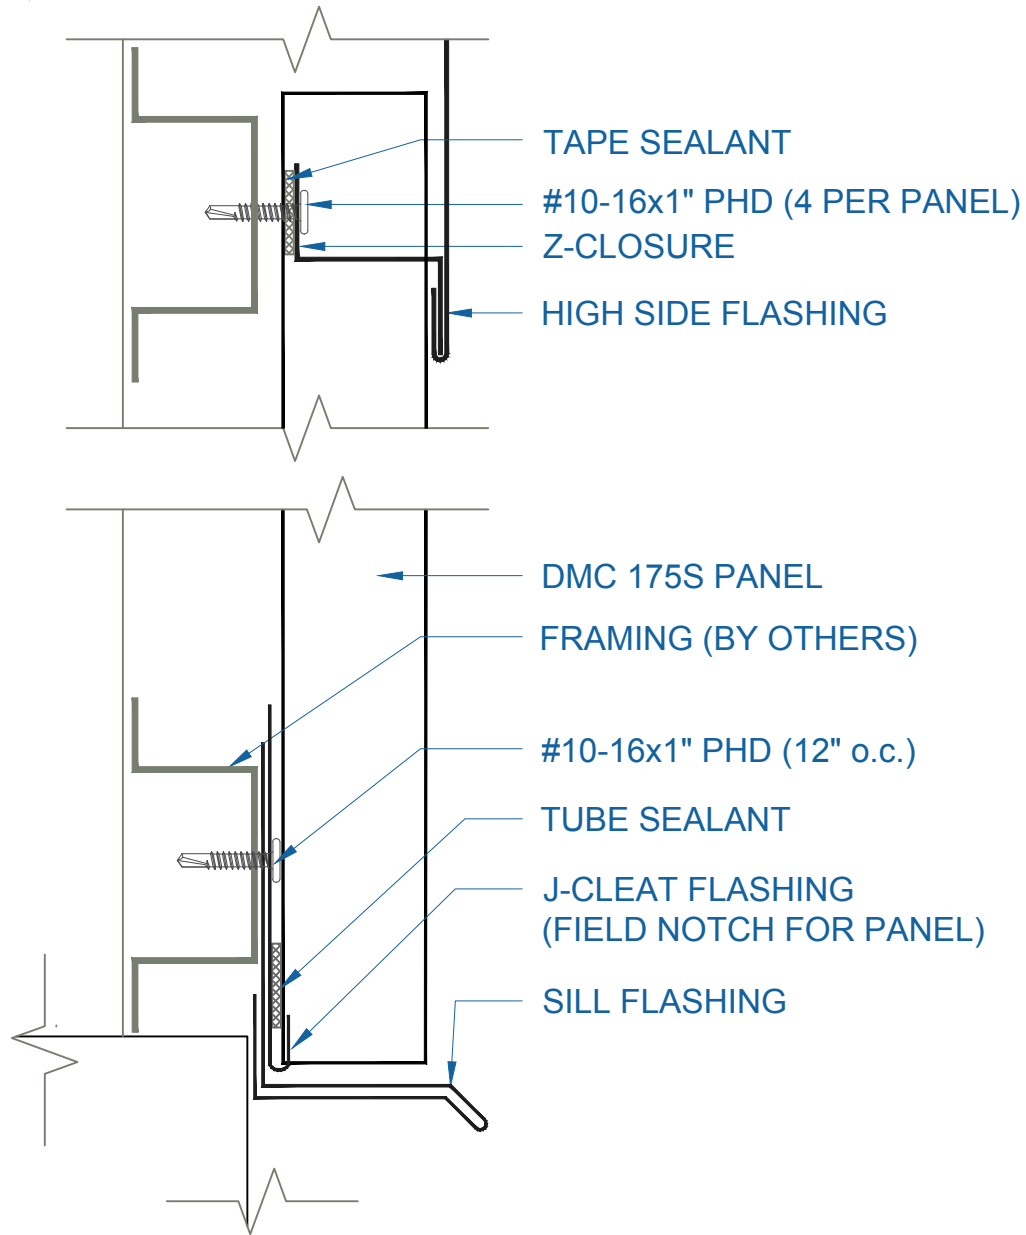

DMC 175S - OPEN FRAME

EFFECTIVE DATE: 03-22-18
SUBJECT TO CHANGE WITHOUT NOTICE

CUSTOM WALL

SCALE: 6" = 1'-0"