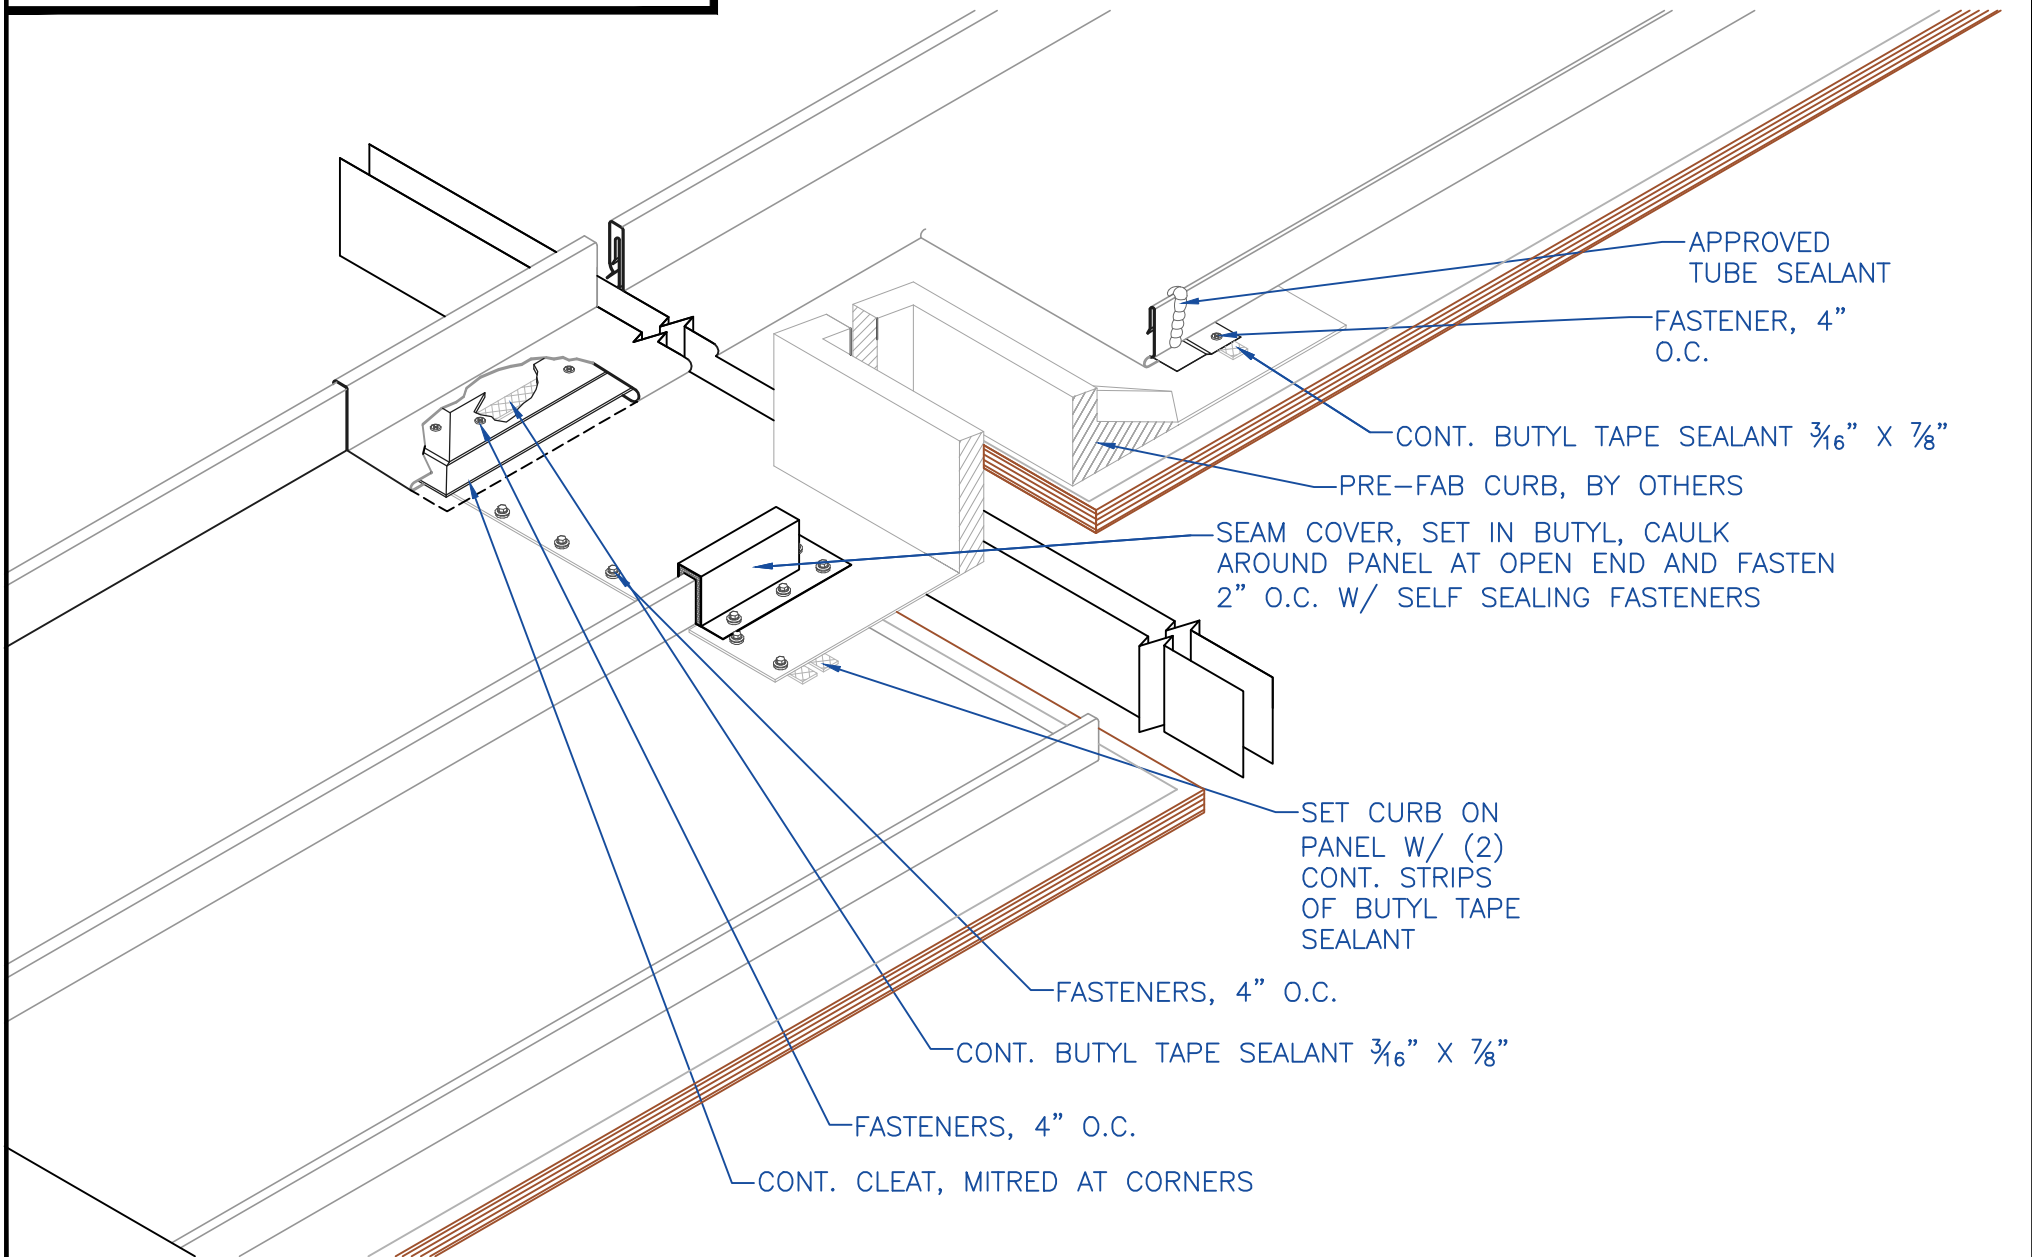

DMC 175S - PLYWOOD

EFFECTIVE DATE: 12-11-2012
SUBJECT TO CHANGE WITHOUT NOTICE

CURB DETAIL

SCALE: NTS