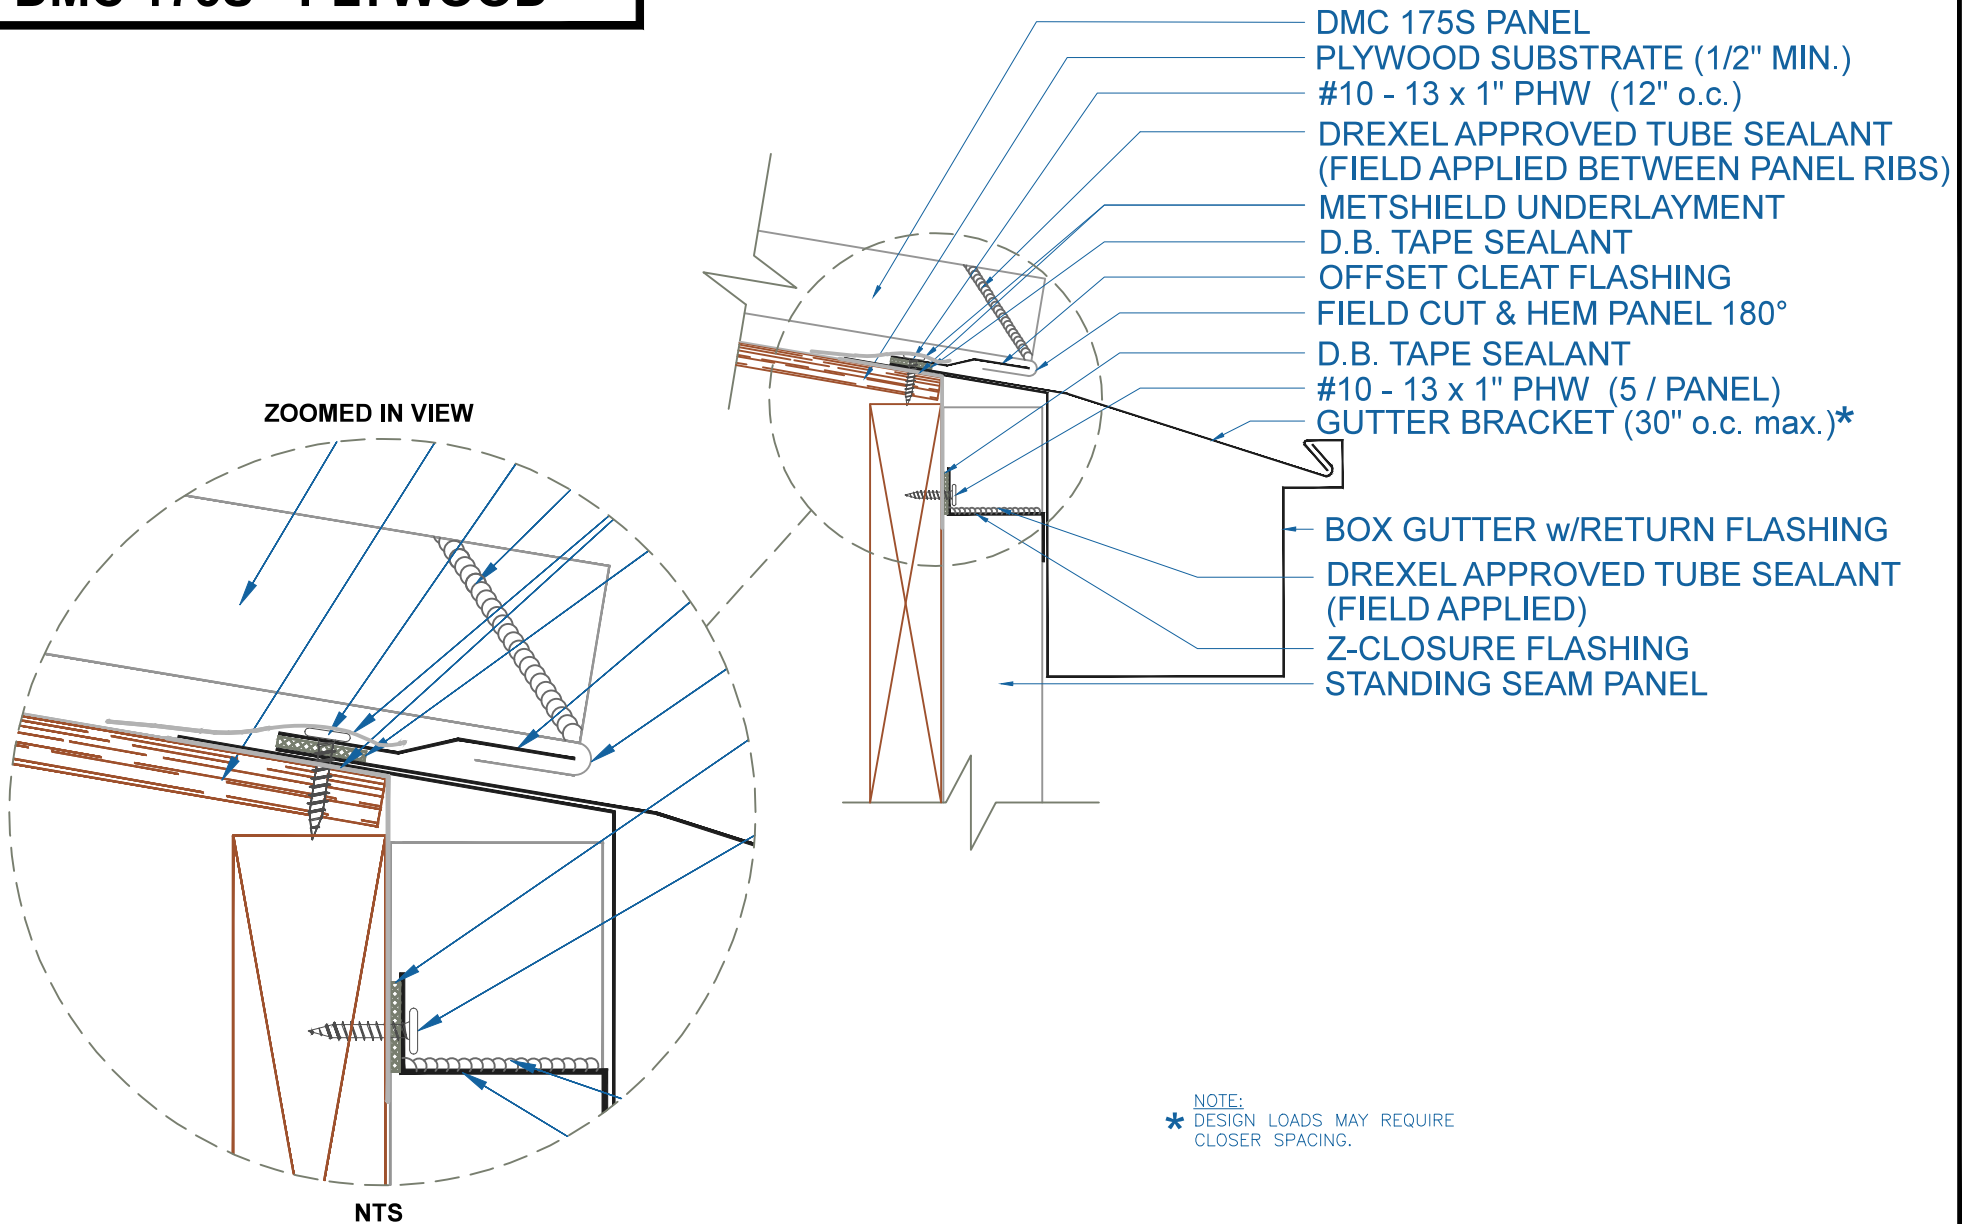

DMC 175S - PLYWOOD

BOX GUTTER w/RETURN w/STANDING SEAM PANEL

SCALE: 3" = 1'-0"

EFFECTIVE DATE: 12-11-12
SUBJECT TO CHANGE WITHOUT NOTICE