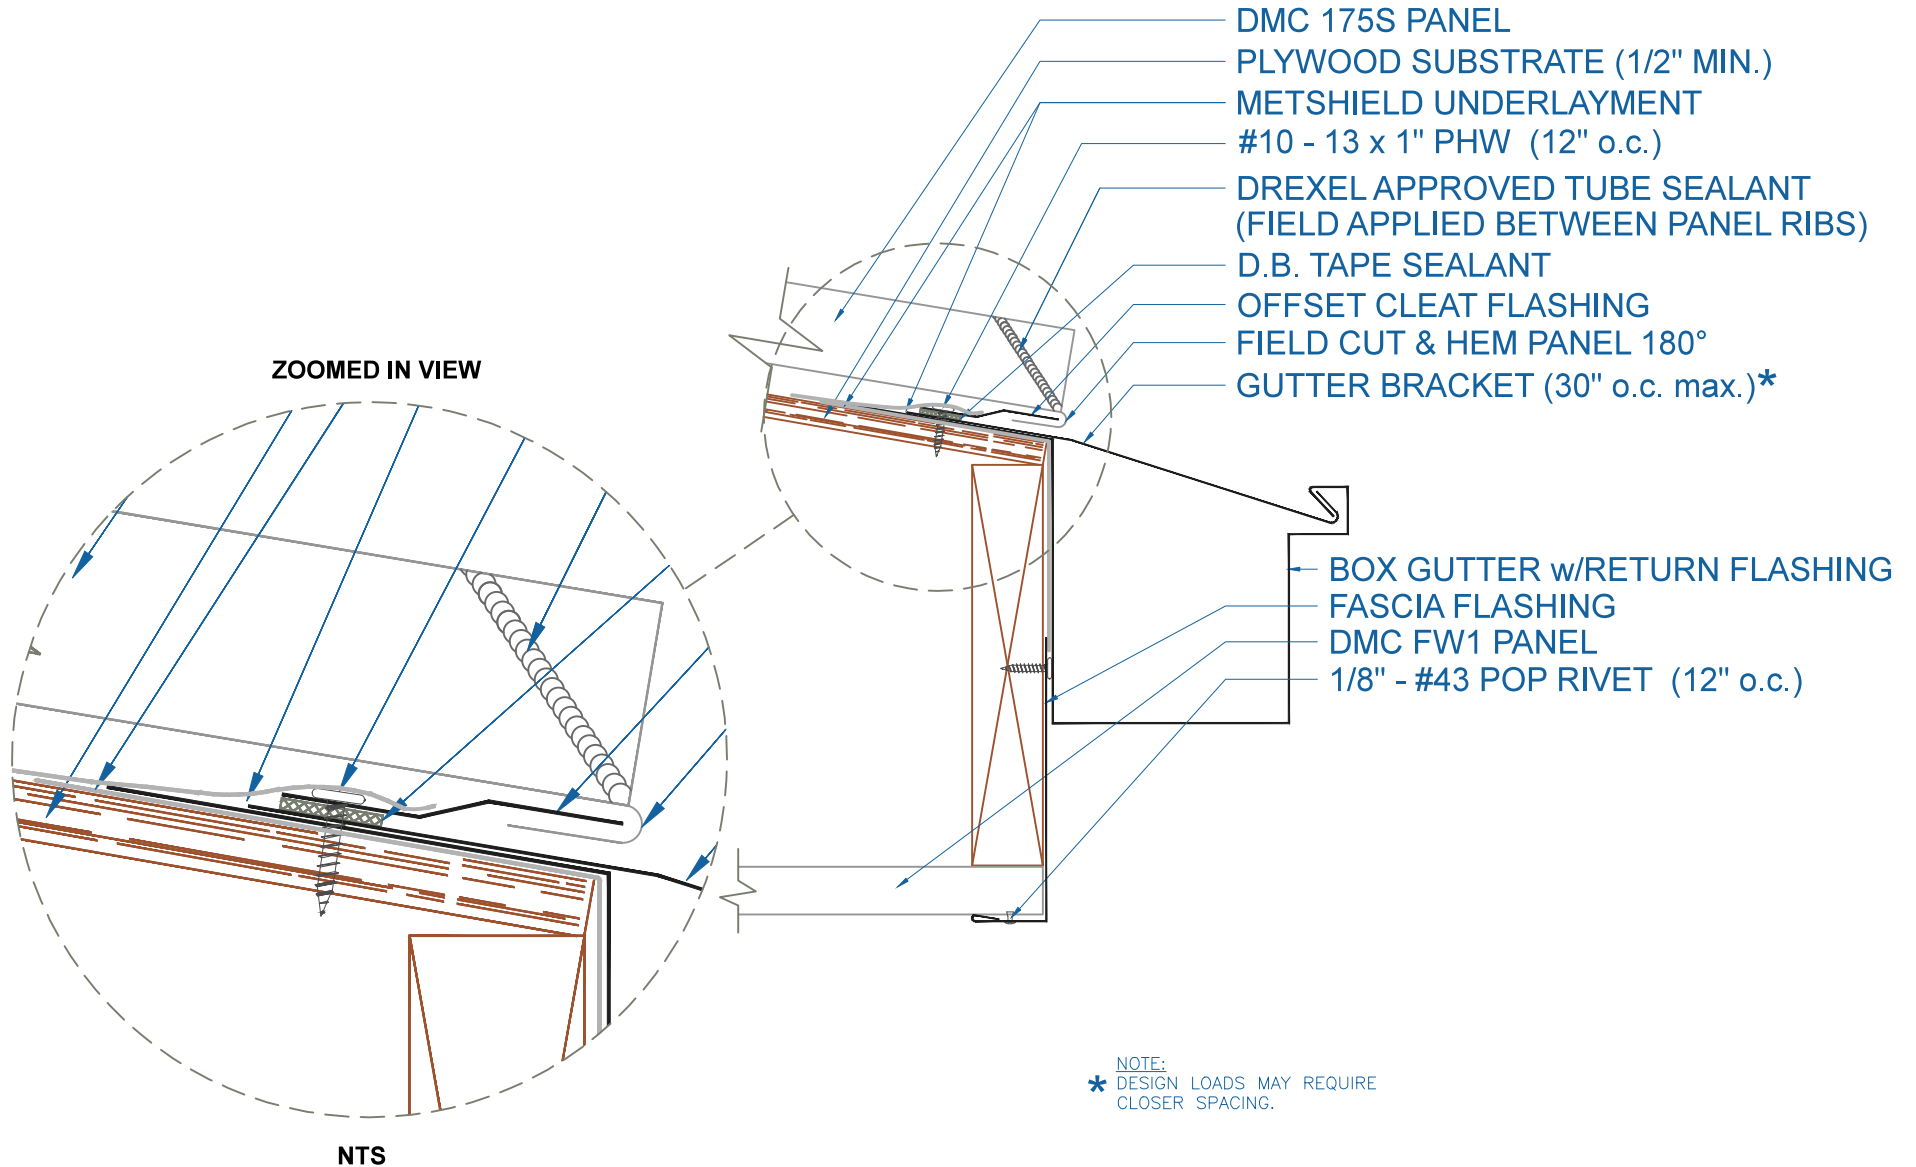

DMC 175S - PLYWOOD

BOX GUTTER - w/RETURN **w/SOFFIT**

EFFECTIVE DATE: 12-13-12
SUBJECT TO CHANGE WITHOUT NOTICE

SCALE: 3" = 1'-0"