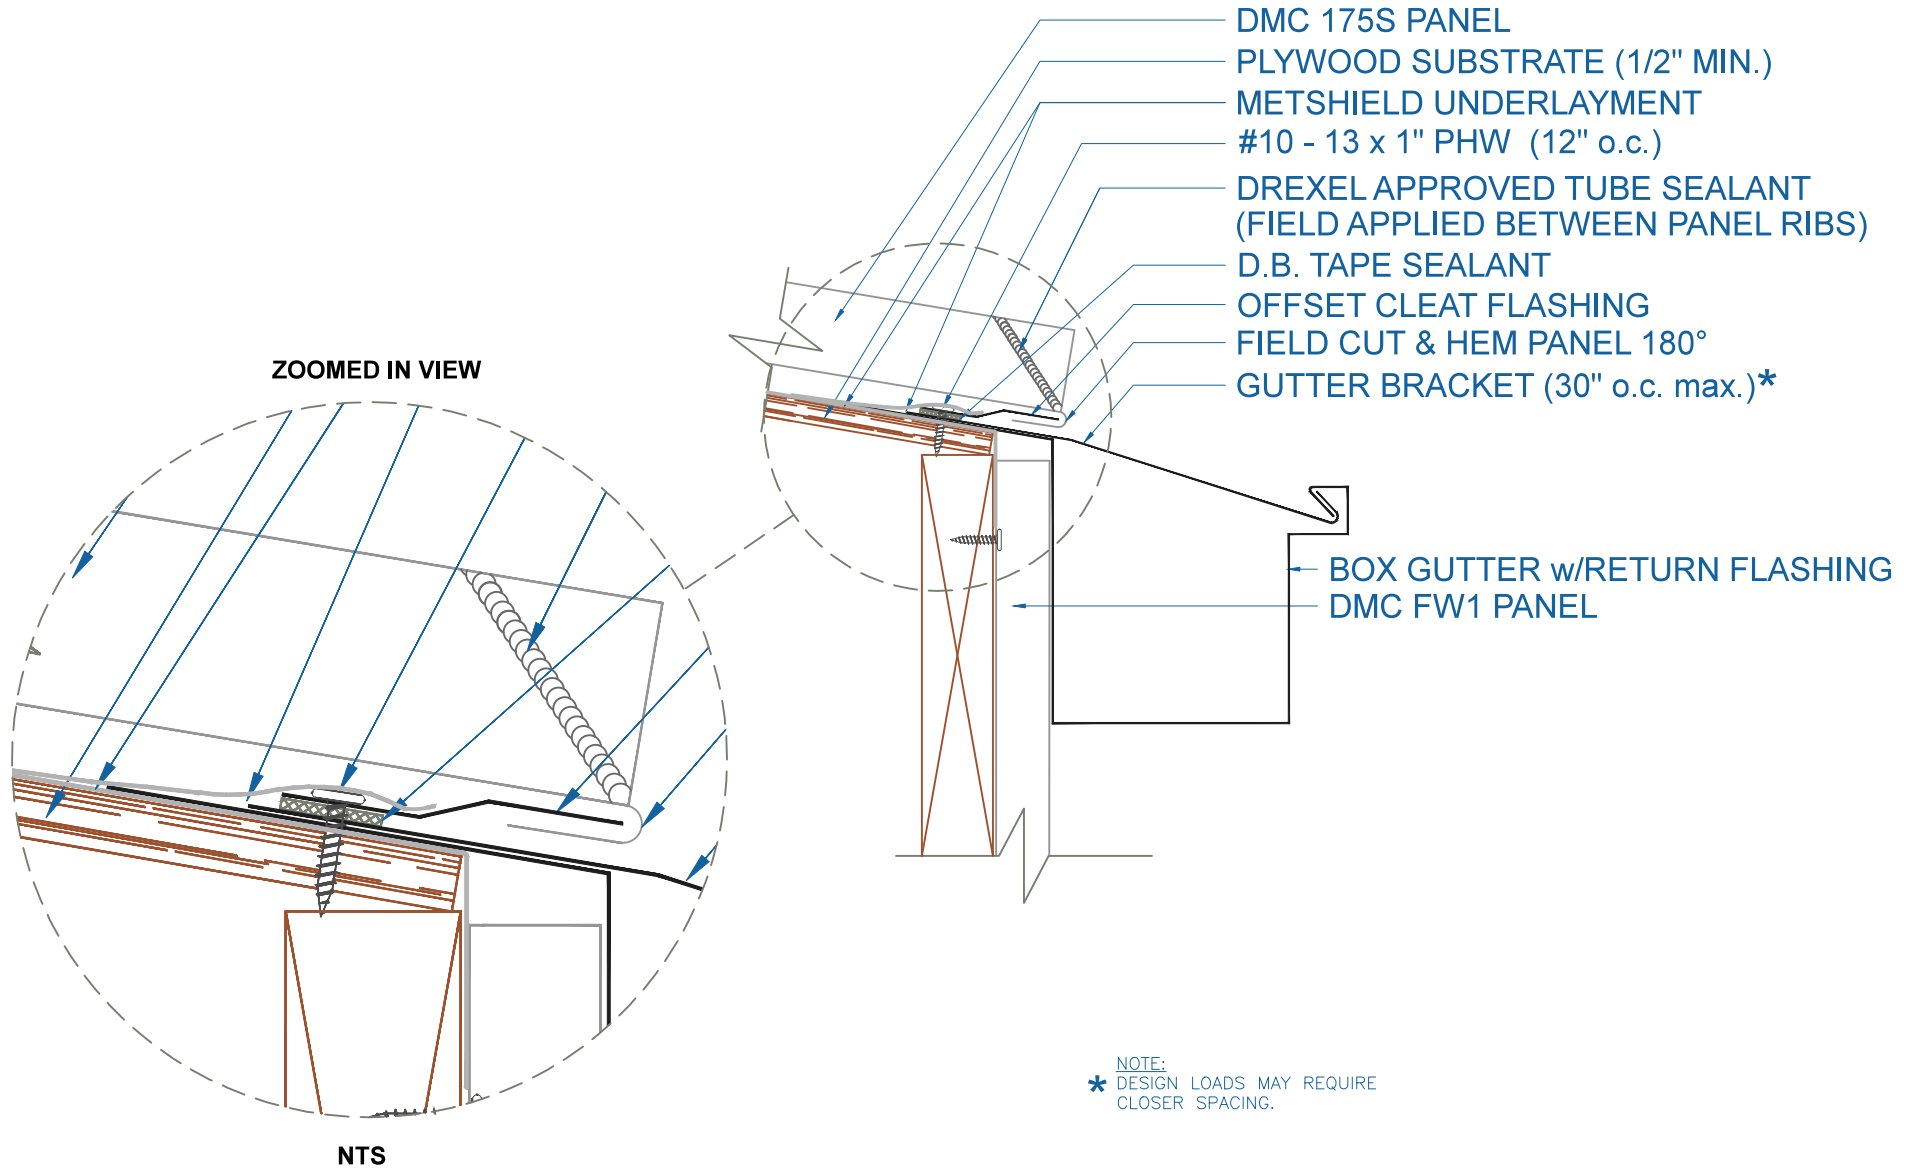

DMC 175S - PLYWOOD

BOX GUTTER - w/RETURN w/FLUSH PANEL

EFFECTIVE DATE: 12-11-2012
SUBJECT TO CHANGE WITHOUT NOTICE

SCALE: 3" = 1'-0"