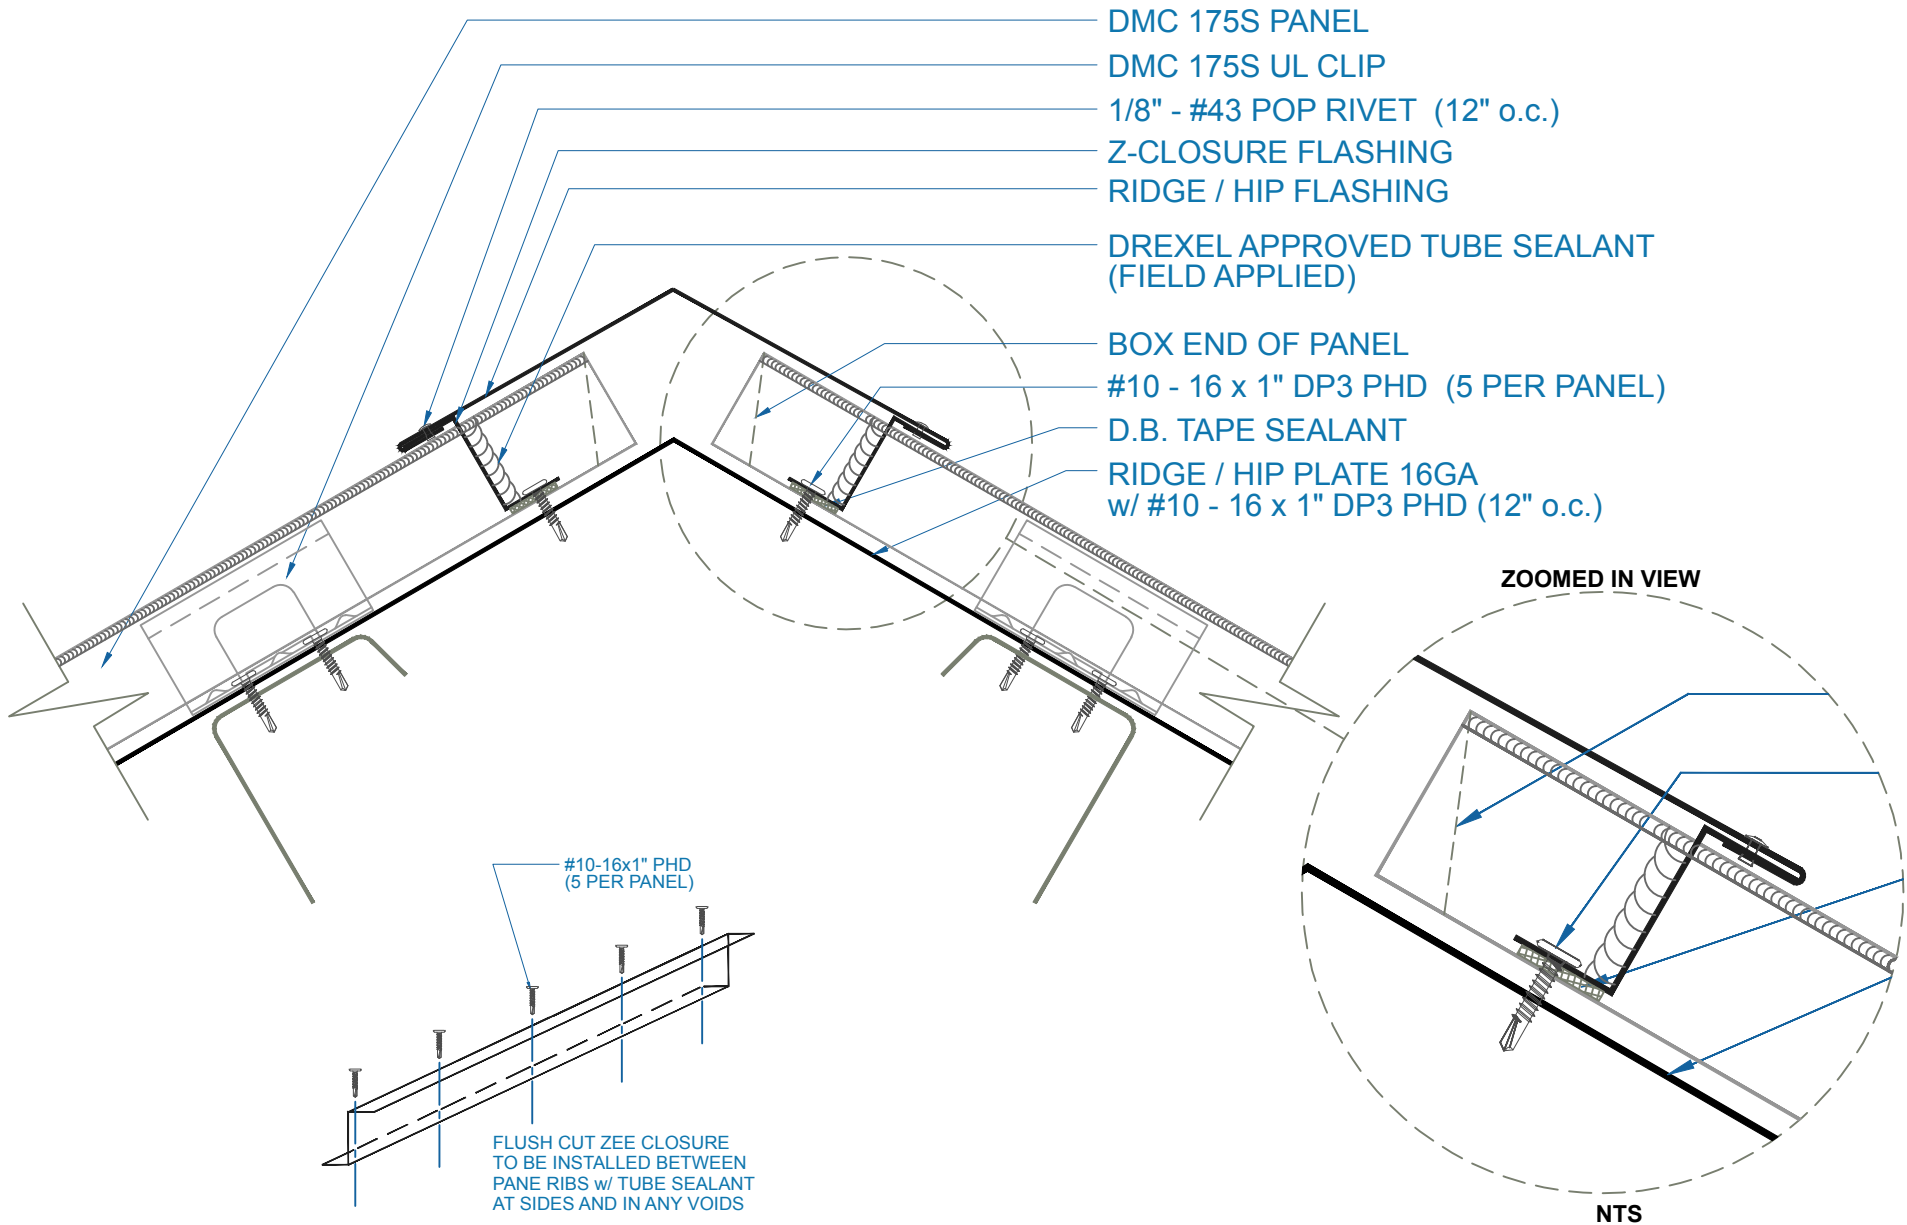

# DMC 175S - OPEN FRAMING

## RIDGE / HIP

SCALE: 4" = 1'-0"

EFFECTIVE DATE: 12-12-12  
SUBJECT TO CHANGE WITHOUT NOTICE