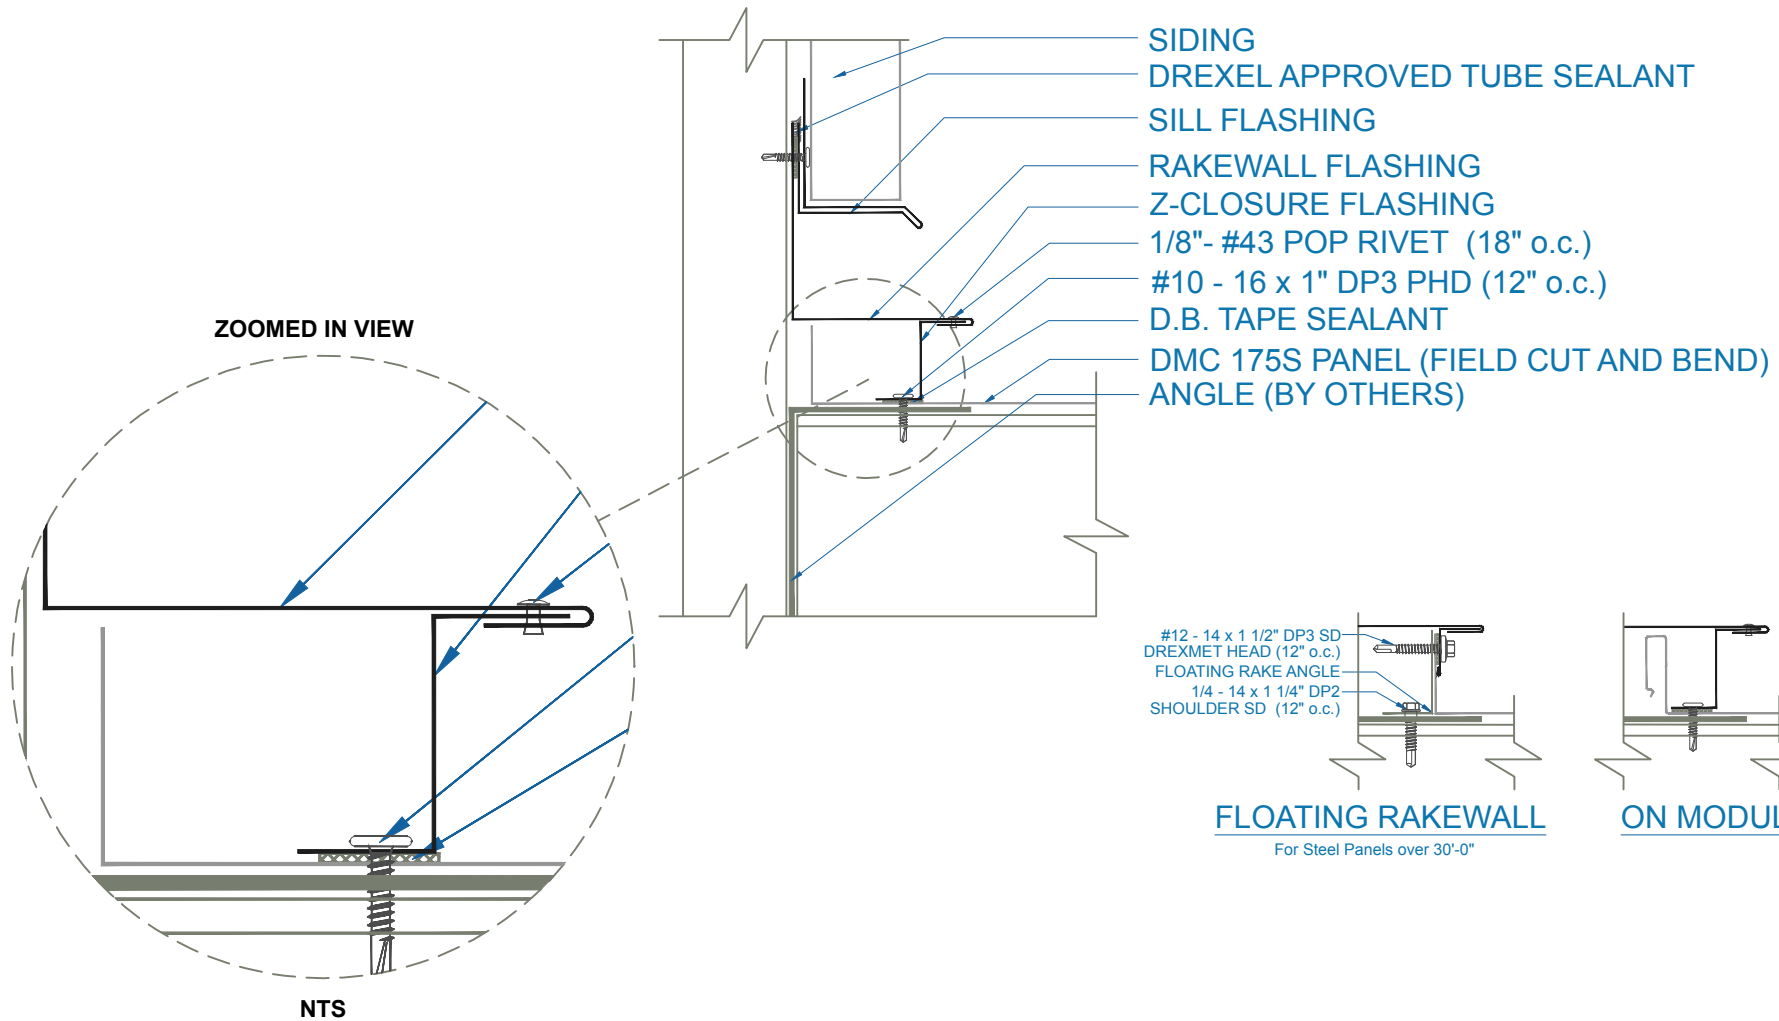

DMC 175S - OPEN FRAMING

EFFECTIVE DATE: 12-8-14
SUBJECT TO CHANGE WITHOUT NOTICE

RAKEWALL
SCALE: 3" = 1'-0"