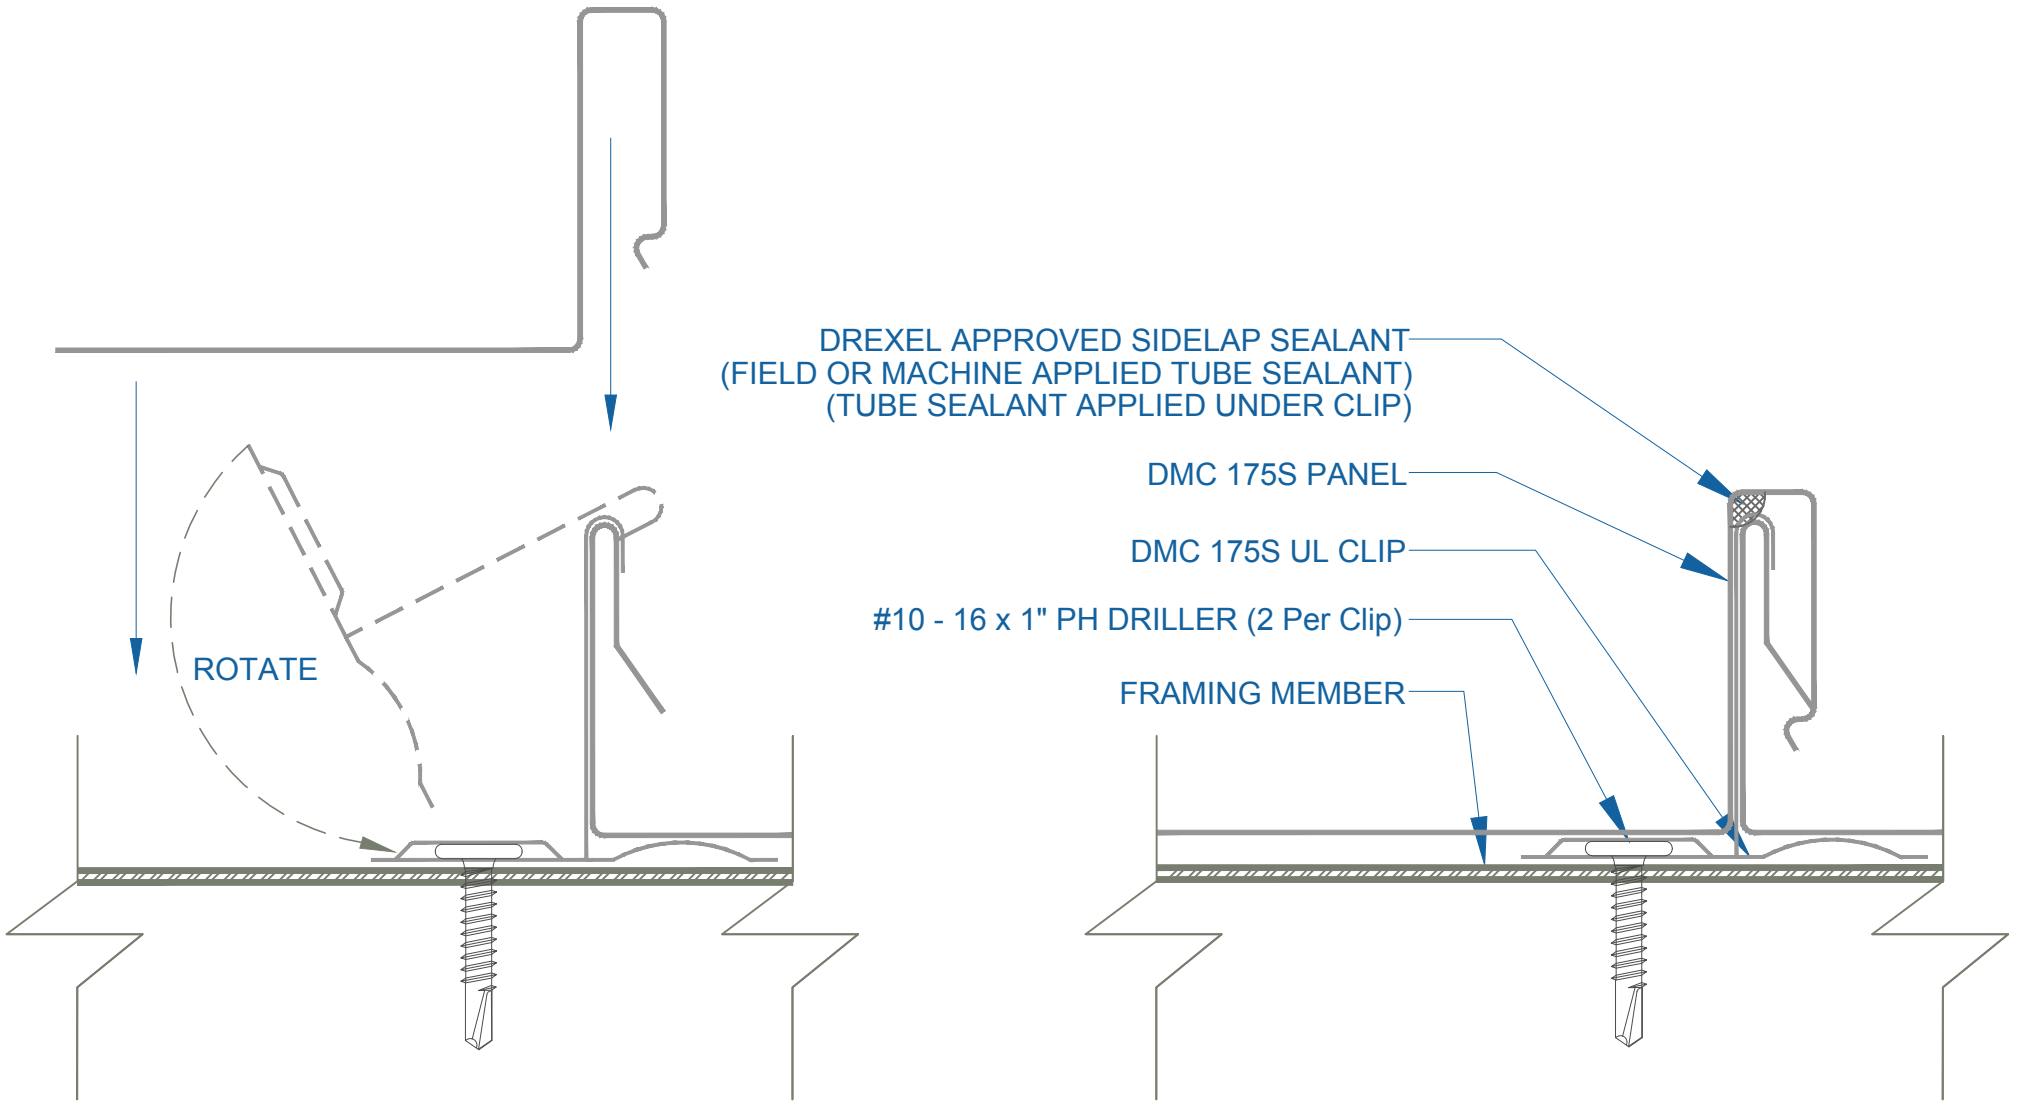

DMC 175S - OPEN FRAMING

EFFECTIVE DATE: 4-1-18
SUBJECT TO CHANGE WITHOUT NOTICE

SCALE: 1" = 1"