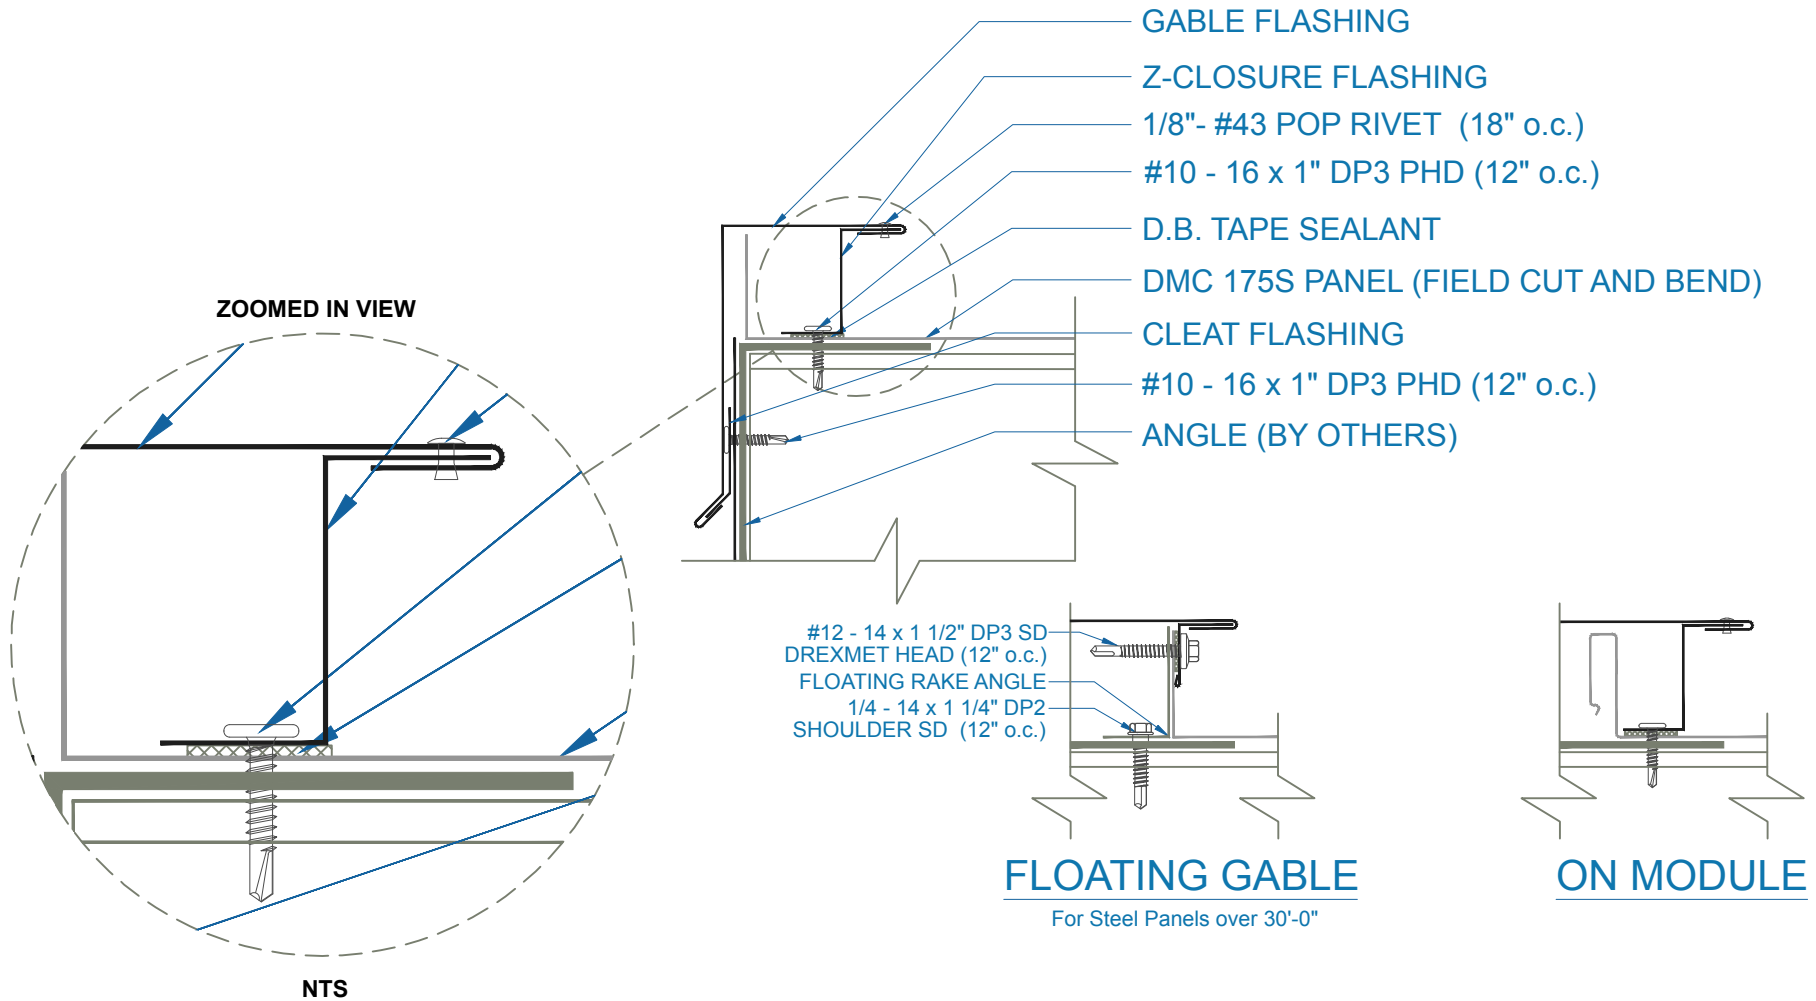

# DMC 175S - OPEN FRAMING

EFFECTIVE DATE: 12-08-14  
SUBJECT TO CHANGE WITHOUT NOTICE

**GABLE**  
SCALE: 4" = 1'-0"