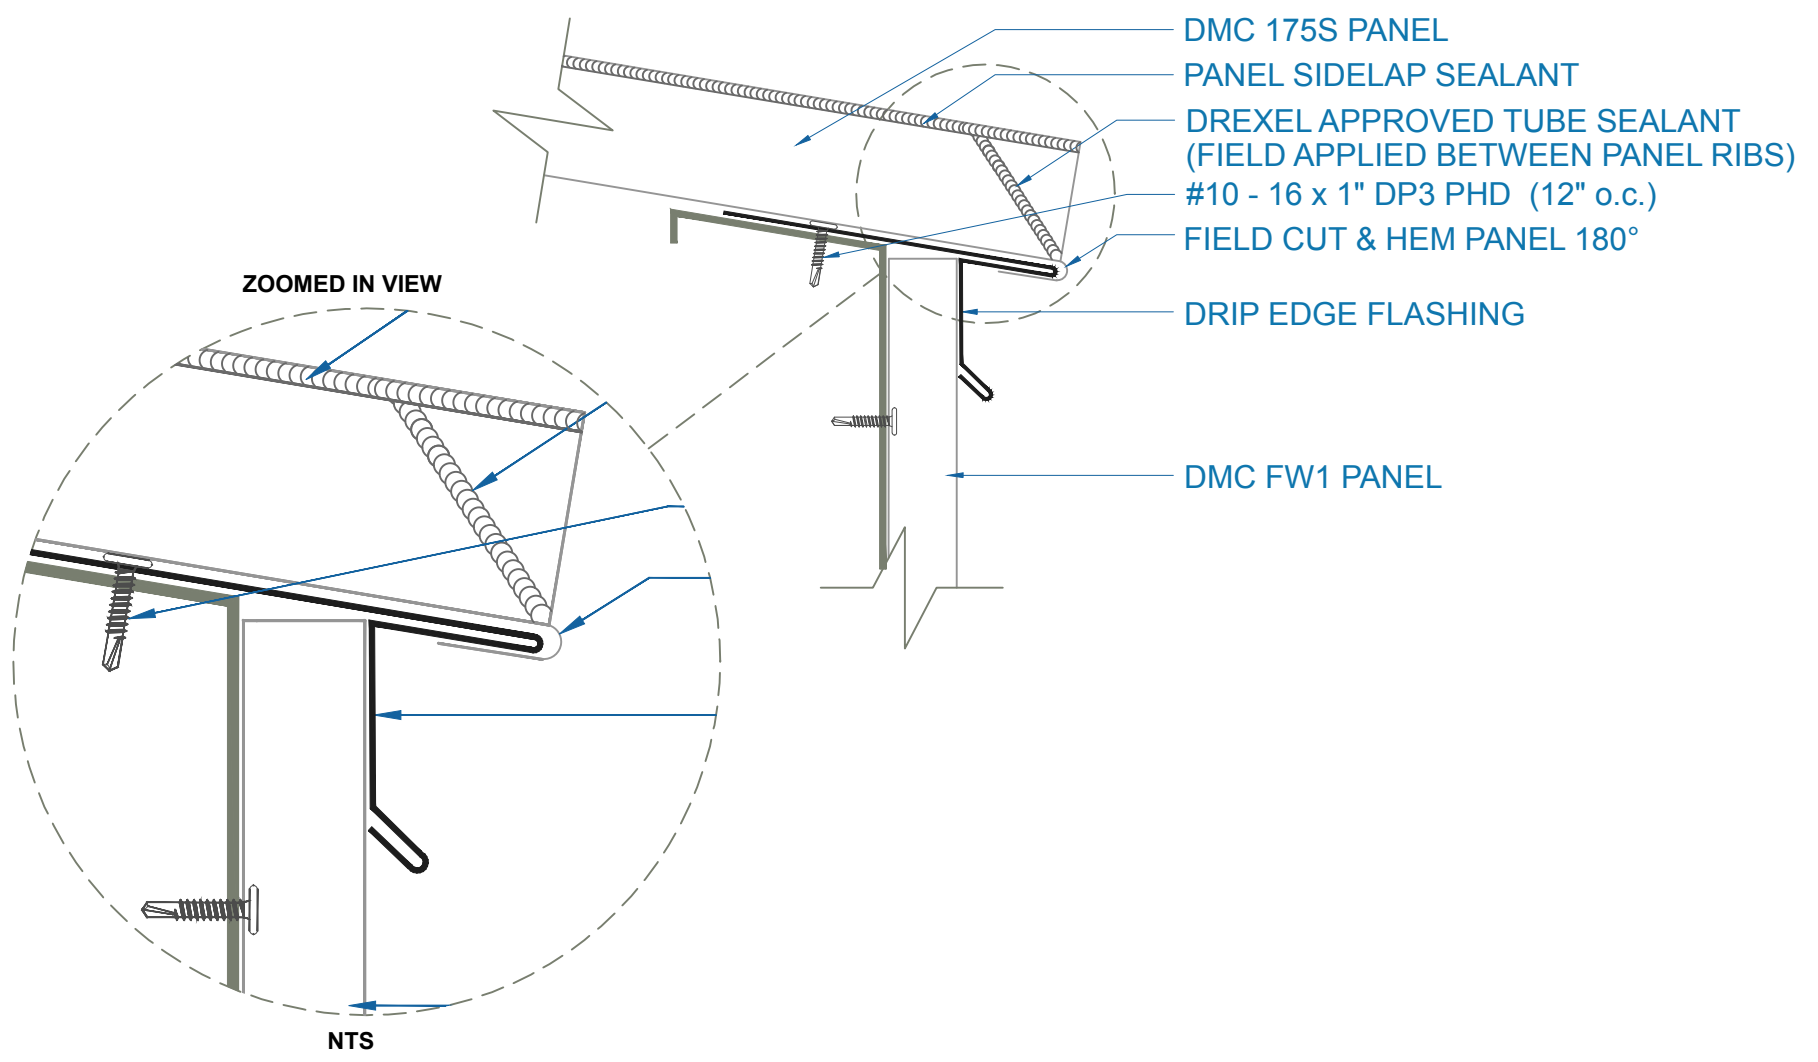

DMC 175S - OPEN FRAMING

DRIP EDGE w/FLUSH PANEL

SCALE: 4" = 1'-0"

EFFECTIVE DATE: 12-08-14
SUBJECT TO CHANGE WITHOUT NOTICE