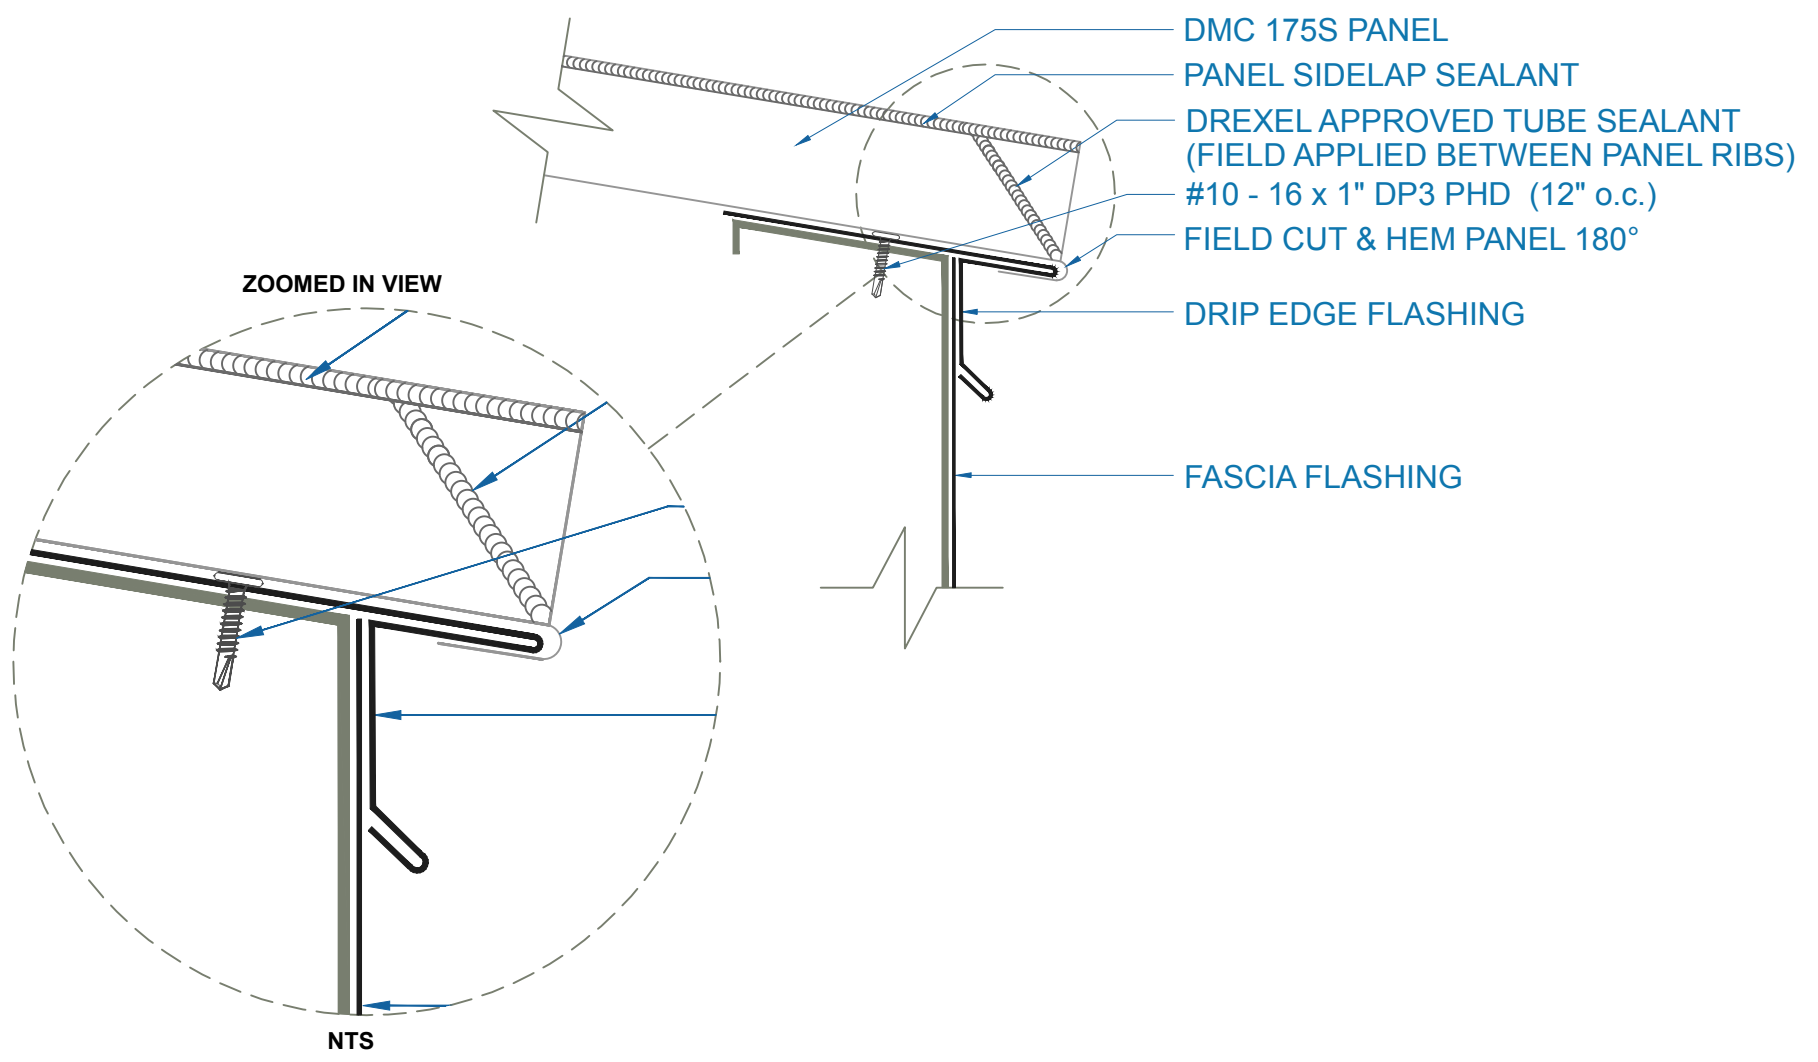

DMC 175S - OPEN FRAMING

DRIP EDGE

SCALE: 4" = 1'-0"

EFFECTIVE DATE: 12-08-14
SUBJECT TO CHANGE WITHOUT NOTICE