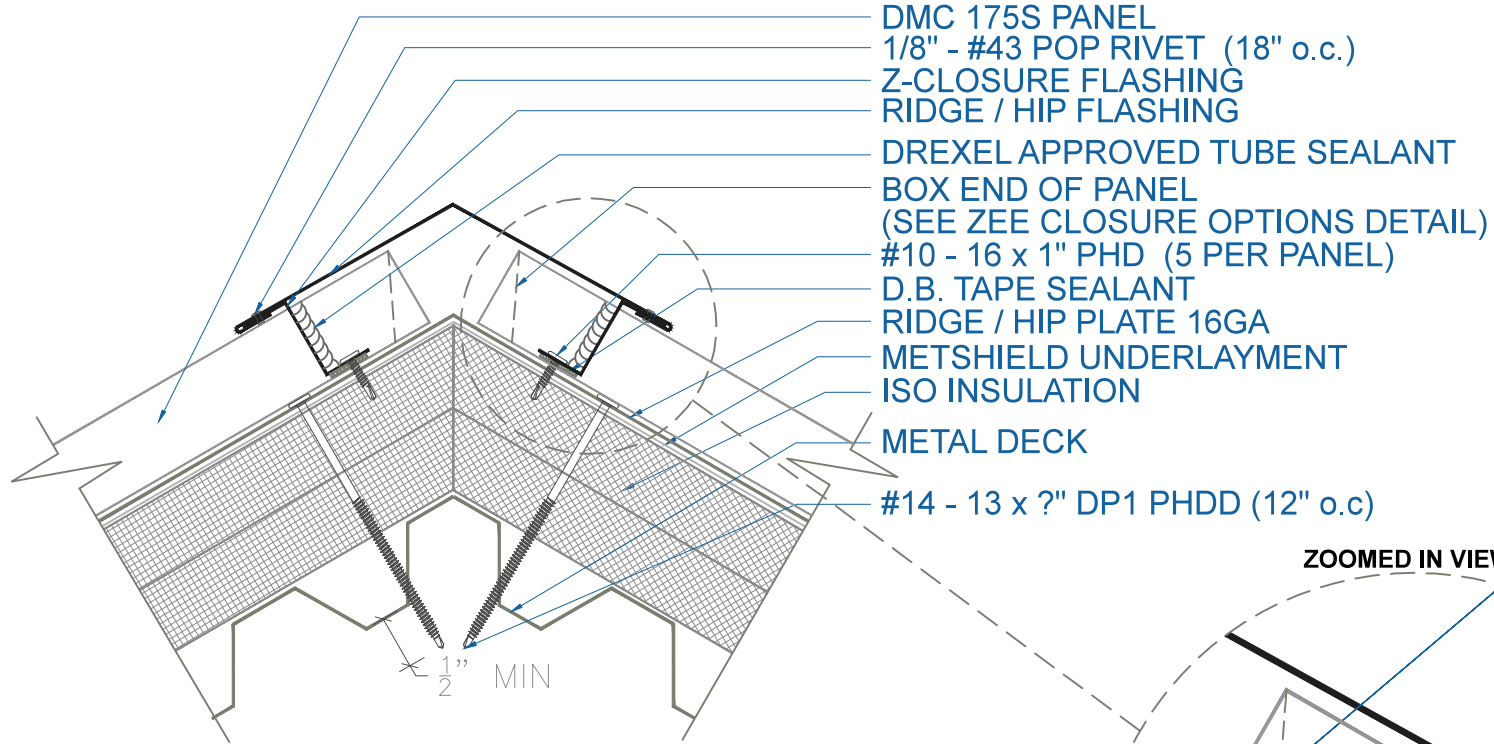

DMC 175S - ISO / METAL DECK

EFFECTIVE DATE: 05-24-2013
 SUBJECT TO CHANGE WITHOUT NOTICE

RIDGE / HIP

SCALE: 3" = 1'-0"