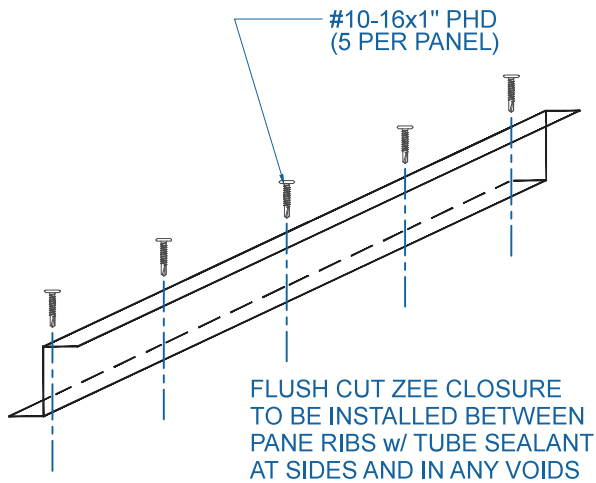

DMC 175S - ISO / METAL DECK

EFFECTIVE DATE: 05-24-2013
 SUBJECT TO CHANGE WITHOUT NOTICE

RIDGE / HIP

SCALE: 3" = 1'-0"