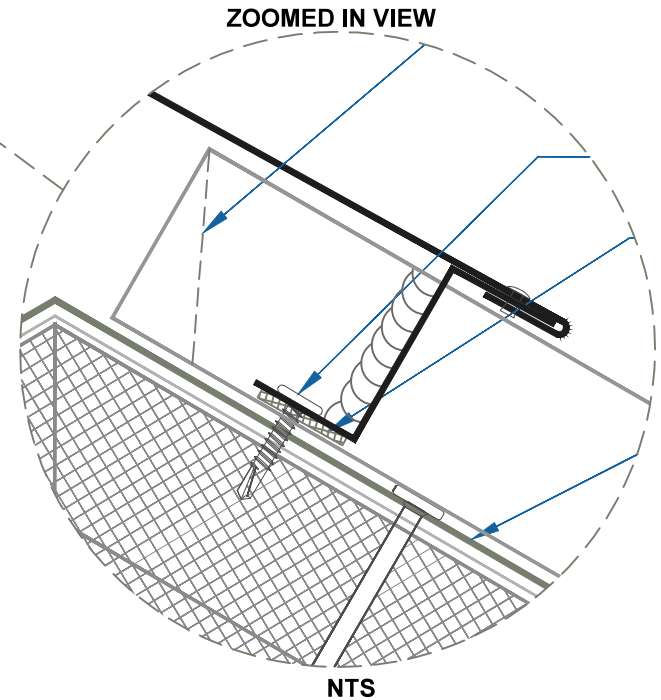

DMC 175S - ISO / METAL DECK

EFFECTIVE DATE: 05-24-2013
 SUBJECT TO CHANGE WITHOUT NOTICE

RIDGE / HIP

SCALE: 3" = 1'-0"