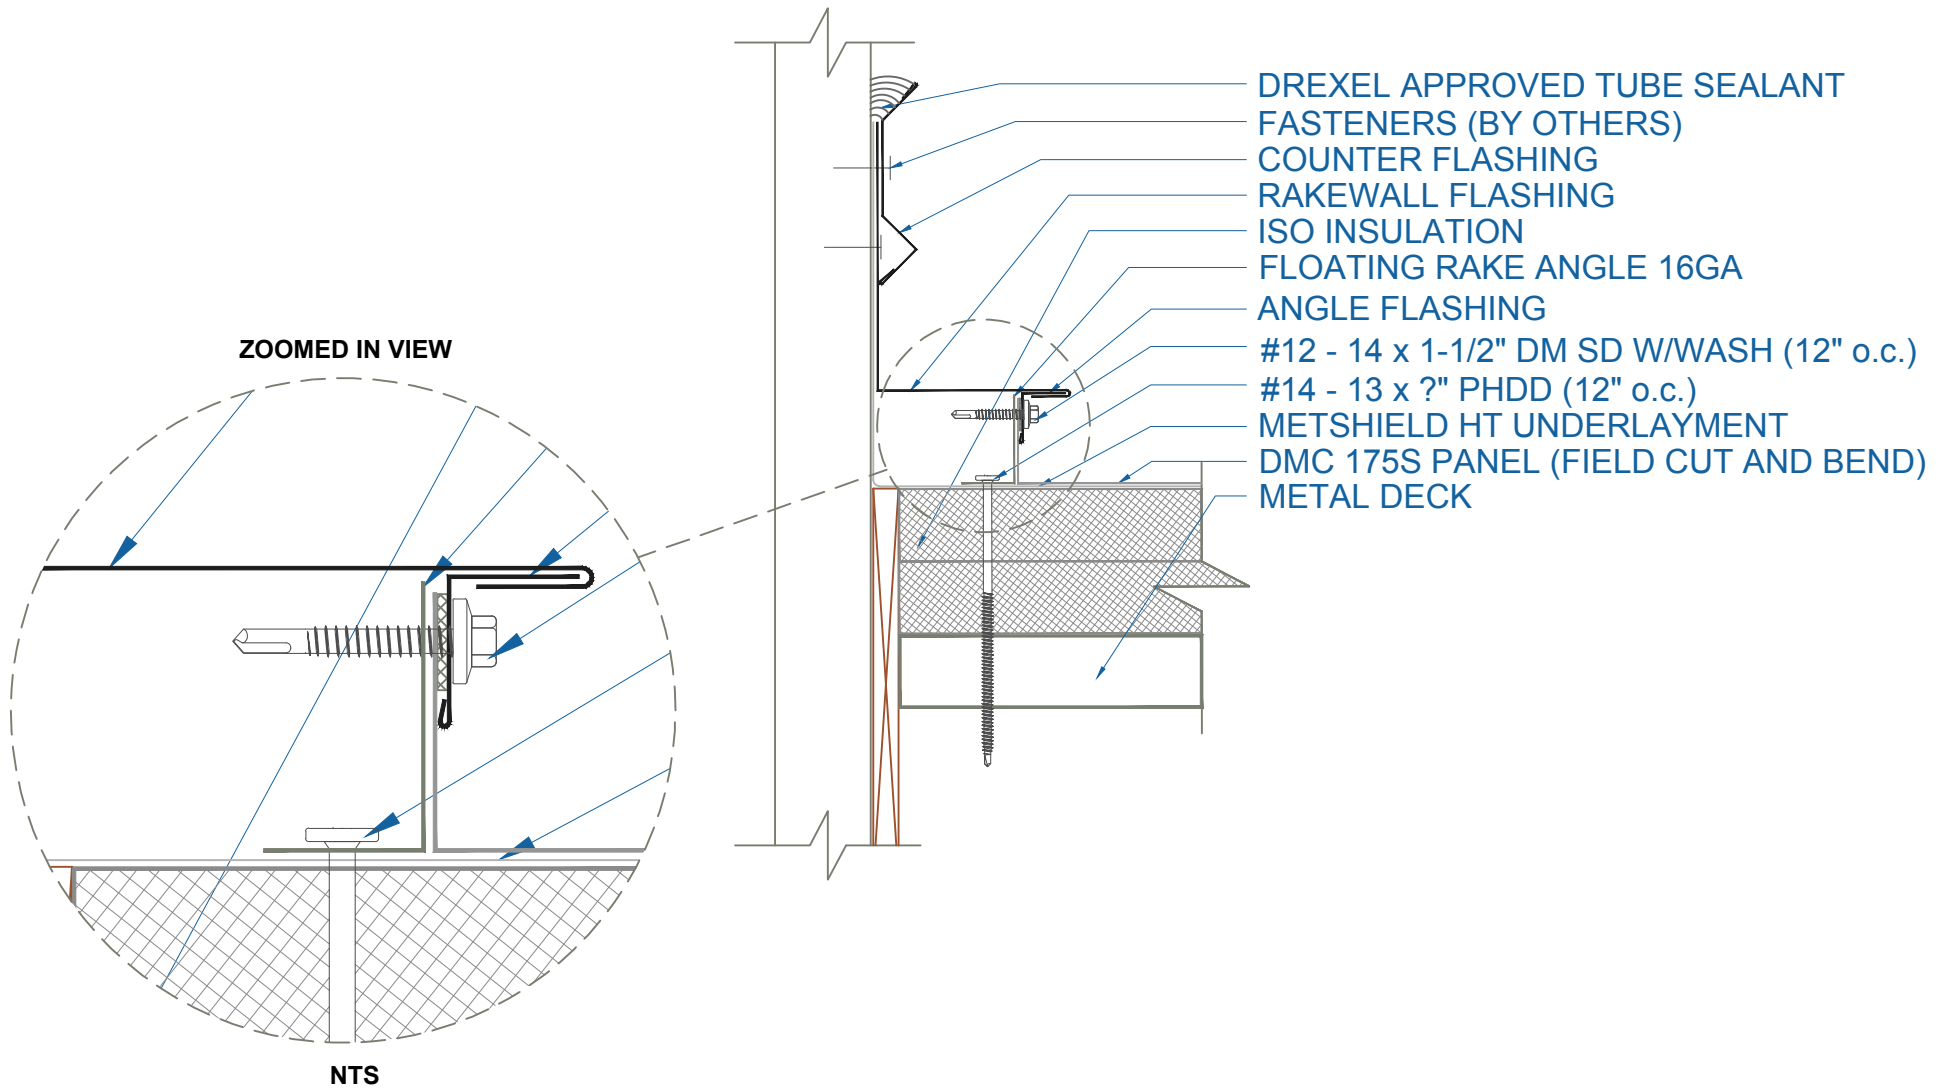

# DMC 175S - ISO w/ METAL DECK

## RAKEWALL (FLOATING)

SCALE: 3" = 1'-0"

EFFECTIVE DATE: 08-07-17  
SUBJECT TO CHANGE WITHOUT NOTICE