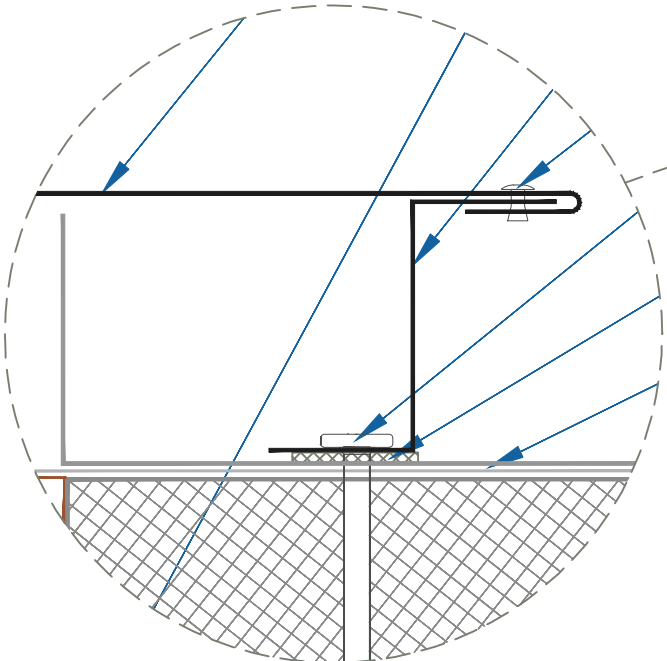

DMC 175S - ISO w/ METAL DECK

ZOOMED IN VIEW

NTS

#12 - 14 x 1 1/2" DP3 SD
 DREXMET HEAD (12" o.c.)
 FLOATING RAKE ANGLE
 #14 - 13 x ?" PHDD (12" o.c.)
 NOT TO BE TIGHTENED

FLOATING RAKEWALL

ON MODULE

EFFECTIVE DATE: 05-24-2013
 SUBJECT TO CHANGE WITHOUT NOTICE

RAKEWALL
 SCALE: 3" = 1'-0"