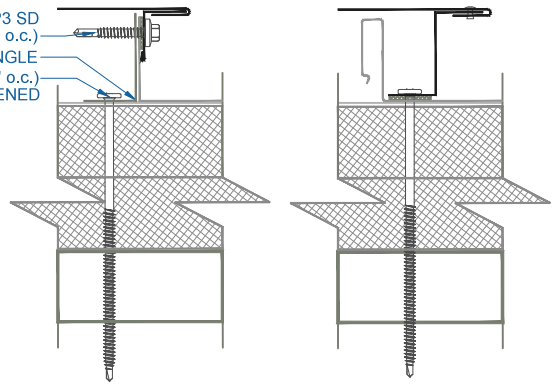

DMC 175S - ISO w/ METAL DECK

ZOOMED IN VIEW

NTS

#12 - 14 x 1 1/2" DP3 SD
 DREXMET HEAD (12" o.c.)
 FLOATING RAKE ANGLE
 #14 - 13 x ?" PHDD (12" o.c.)
 NOT TO BE TIGHTENED

FLOATING RAKEWALL

ON MODULE

EFFECTIVE DATE: 05-24-2013
 SUBJECT TO CHANGE WITHOUT NOTICE

RAKEWALL
 SCALE: 3" = 1'-0"