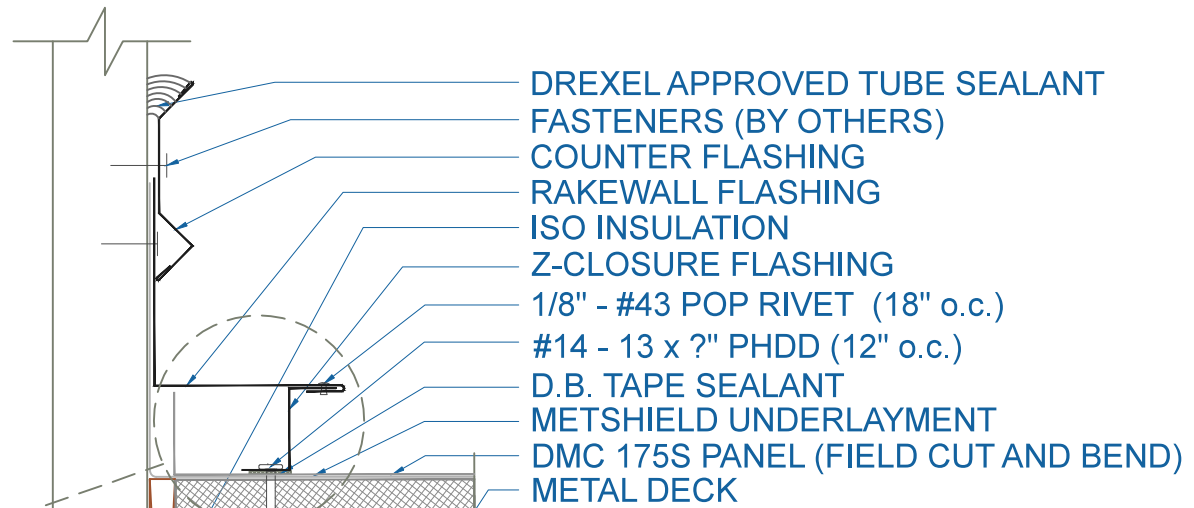

DMC 175S - ISO w/ METAL DECK

ZOOMED IN VIEW

NTS

#12 - 14 x 1 1/2" DP3 SD
 DREXMET HEAD (12" o.c.)
 FLOATING RAKE ANGLE
 #14 - 13 x ?" PHDD (12" o.c.)
 NOT TO BE TIGHTENED

FLOATING RAKEWALL

ON MODULE

EFFECTIVE DATE: 05-24-2013
 SUBJECT TO CHANGE WITHOUT NOTICE

RAKEWALL
 SCALE: 3" = 1'-0"