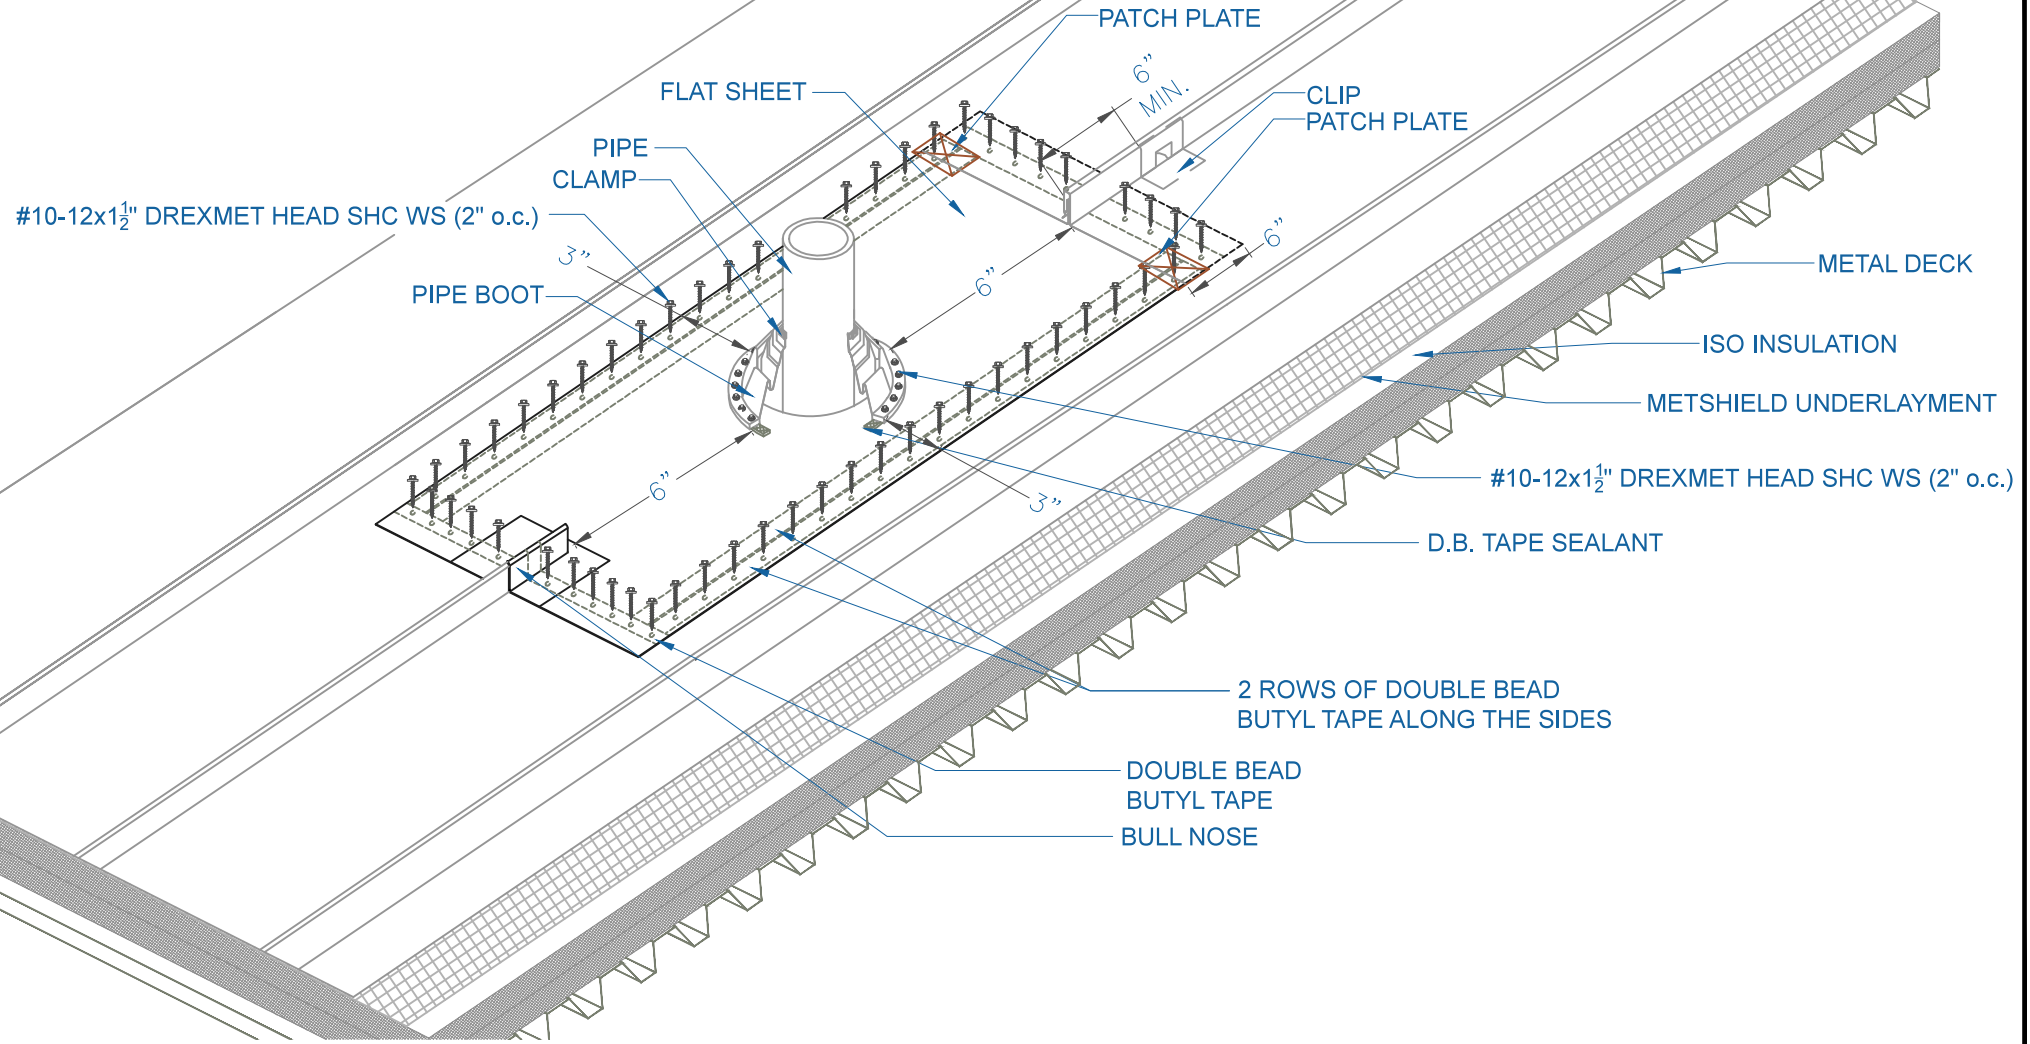

# DMC 175S - ISO w/ METAL DECK

## PIPE FLASHING PAN DETAIL

SCALE: NTS

EFFECTIVE DATE: 05-24-2013  
SUBJECT TO CHANGE WITHOUT NOTICE